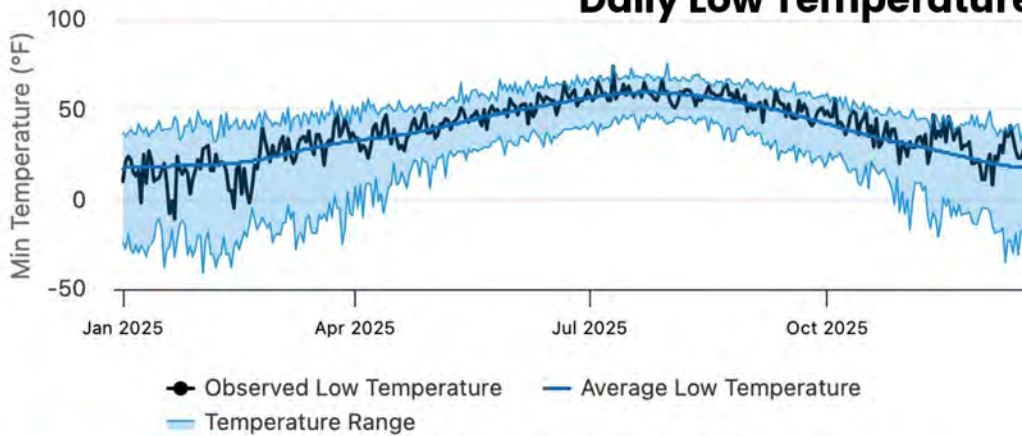

Daily Low Temperatures

Precipitation Observations

Month	Observed	Average Monthly Observed	% of Normal
Oct. 2024	0.31	1.25	25
Nov. 2024	1.08	0.74	146
Dec. 2024	trace	0.47	0
Jan. 2025	0.74	0.41	180
Feb. 2025	0.39	0.47	83
March 2025	1.19	1.31	91
Apr. 2025	0.9	2.10	43
May 2025	2.55	2.72	94
June 2025	1.76	1.90	93
July 2025	0.84	1.63	52
Aug. 2025	1.69	1.45	117
Sept. 2025	2.33	1.43	163
Annual Total	13.78	15.88	87

**Water Year Data defined from October to Septemeber; Data obtained from :<https://climate.colostate.edu>