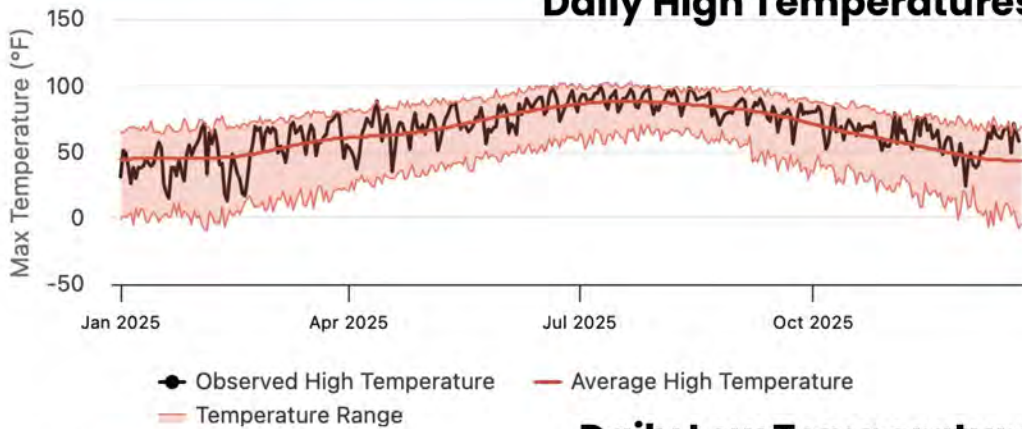

Weed Control

Hand weeding was the primary control methods.

RoundUp® spot treatment as needed, primarily around paths and walkways. Was not used within trial bed plantings.

CULTURAL INFORMATION

Daily High Temperatures