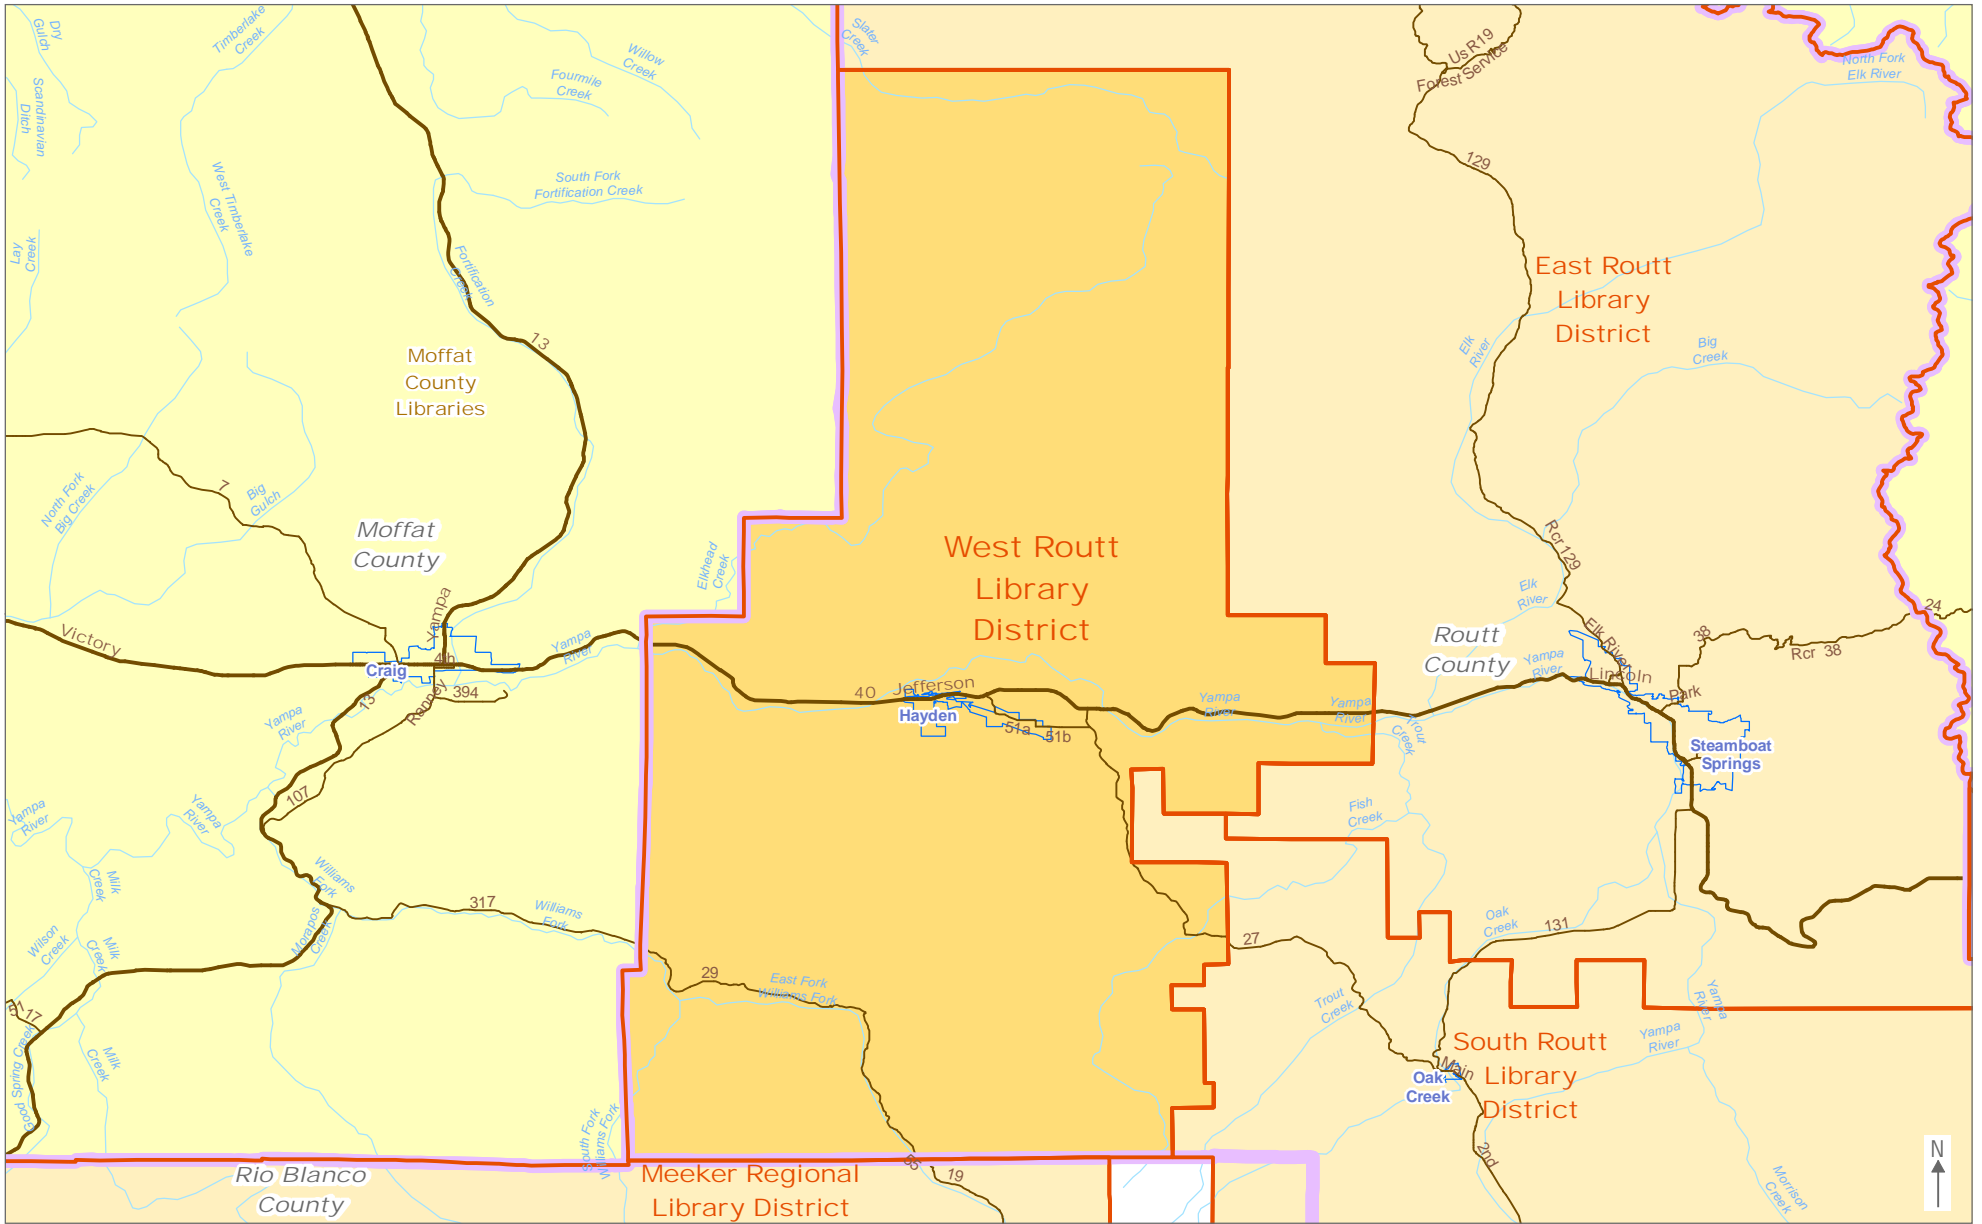

- West Routt Library District
- Other Library Districts
- County Libraries
- County Boundary
- City/Town/Place Boundary

West Routt Library District

The West Routt Library District boundary as specified in establishment documents is coterminous with the Hayden RE-1 school district boundary.

LIBRARY DISTRICT UPDATE

Colorado State Library