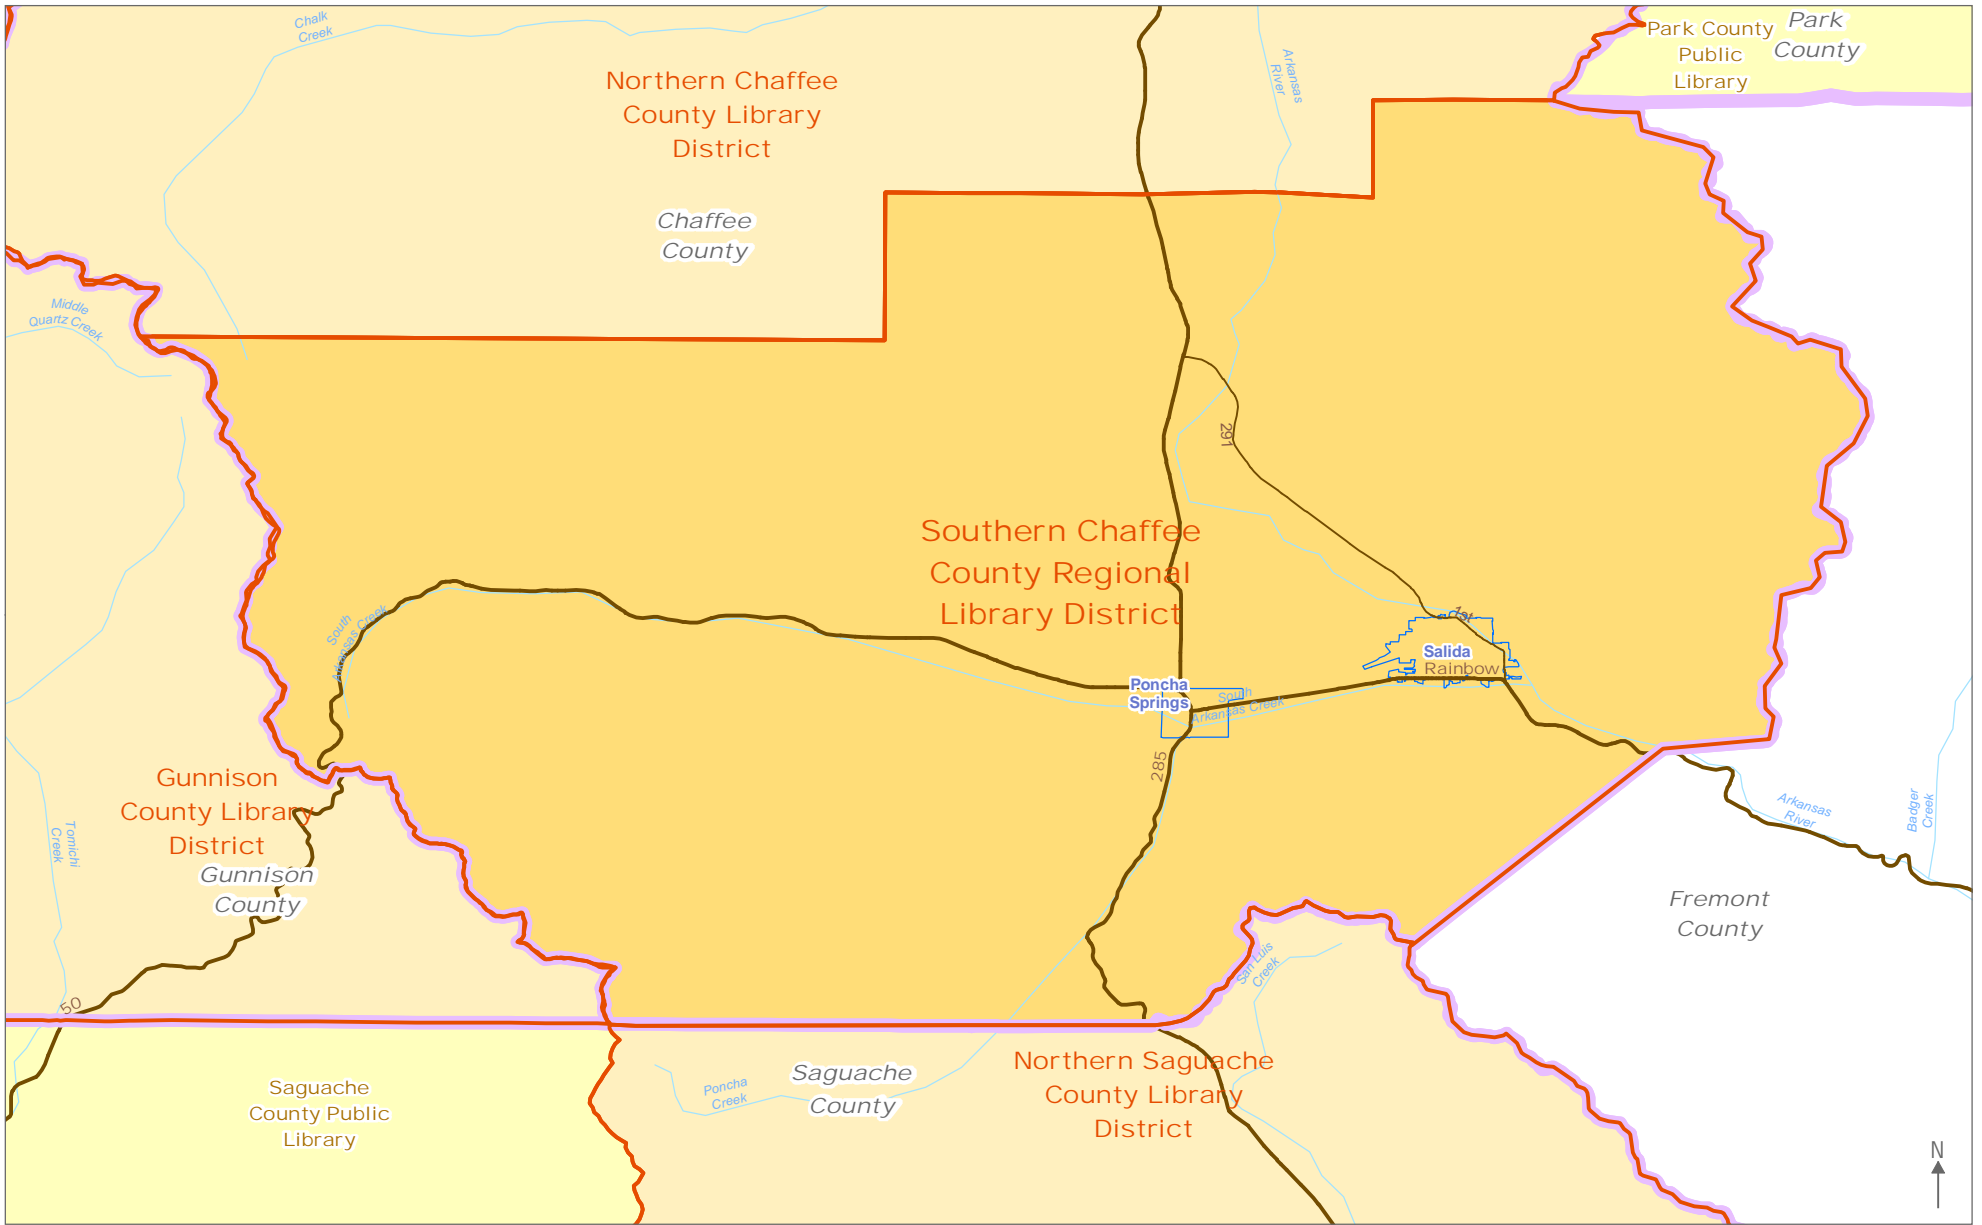

- Southern Chaffee County Regional Library District
- Other Library Districts
- County Libraries
- County Boundary
- City/Town/Place Boundary

Southern Chaffee County
Regional Library District

The Southern Chaffee County Regional Library District boundary as specified in establishment documents is coterminous with the Salida R-32 school district boundary that lies within Chaffee County.

LIBRARY DISTRICT UPDATE

Colorado State Library