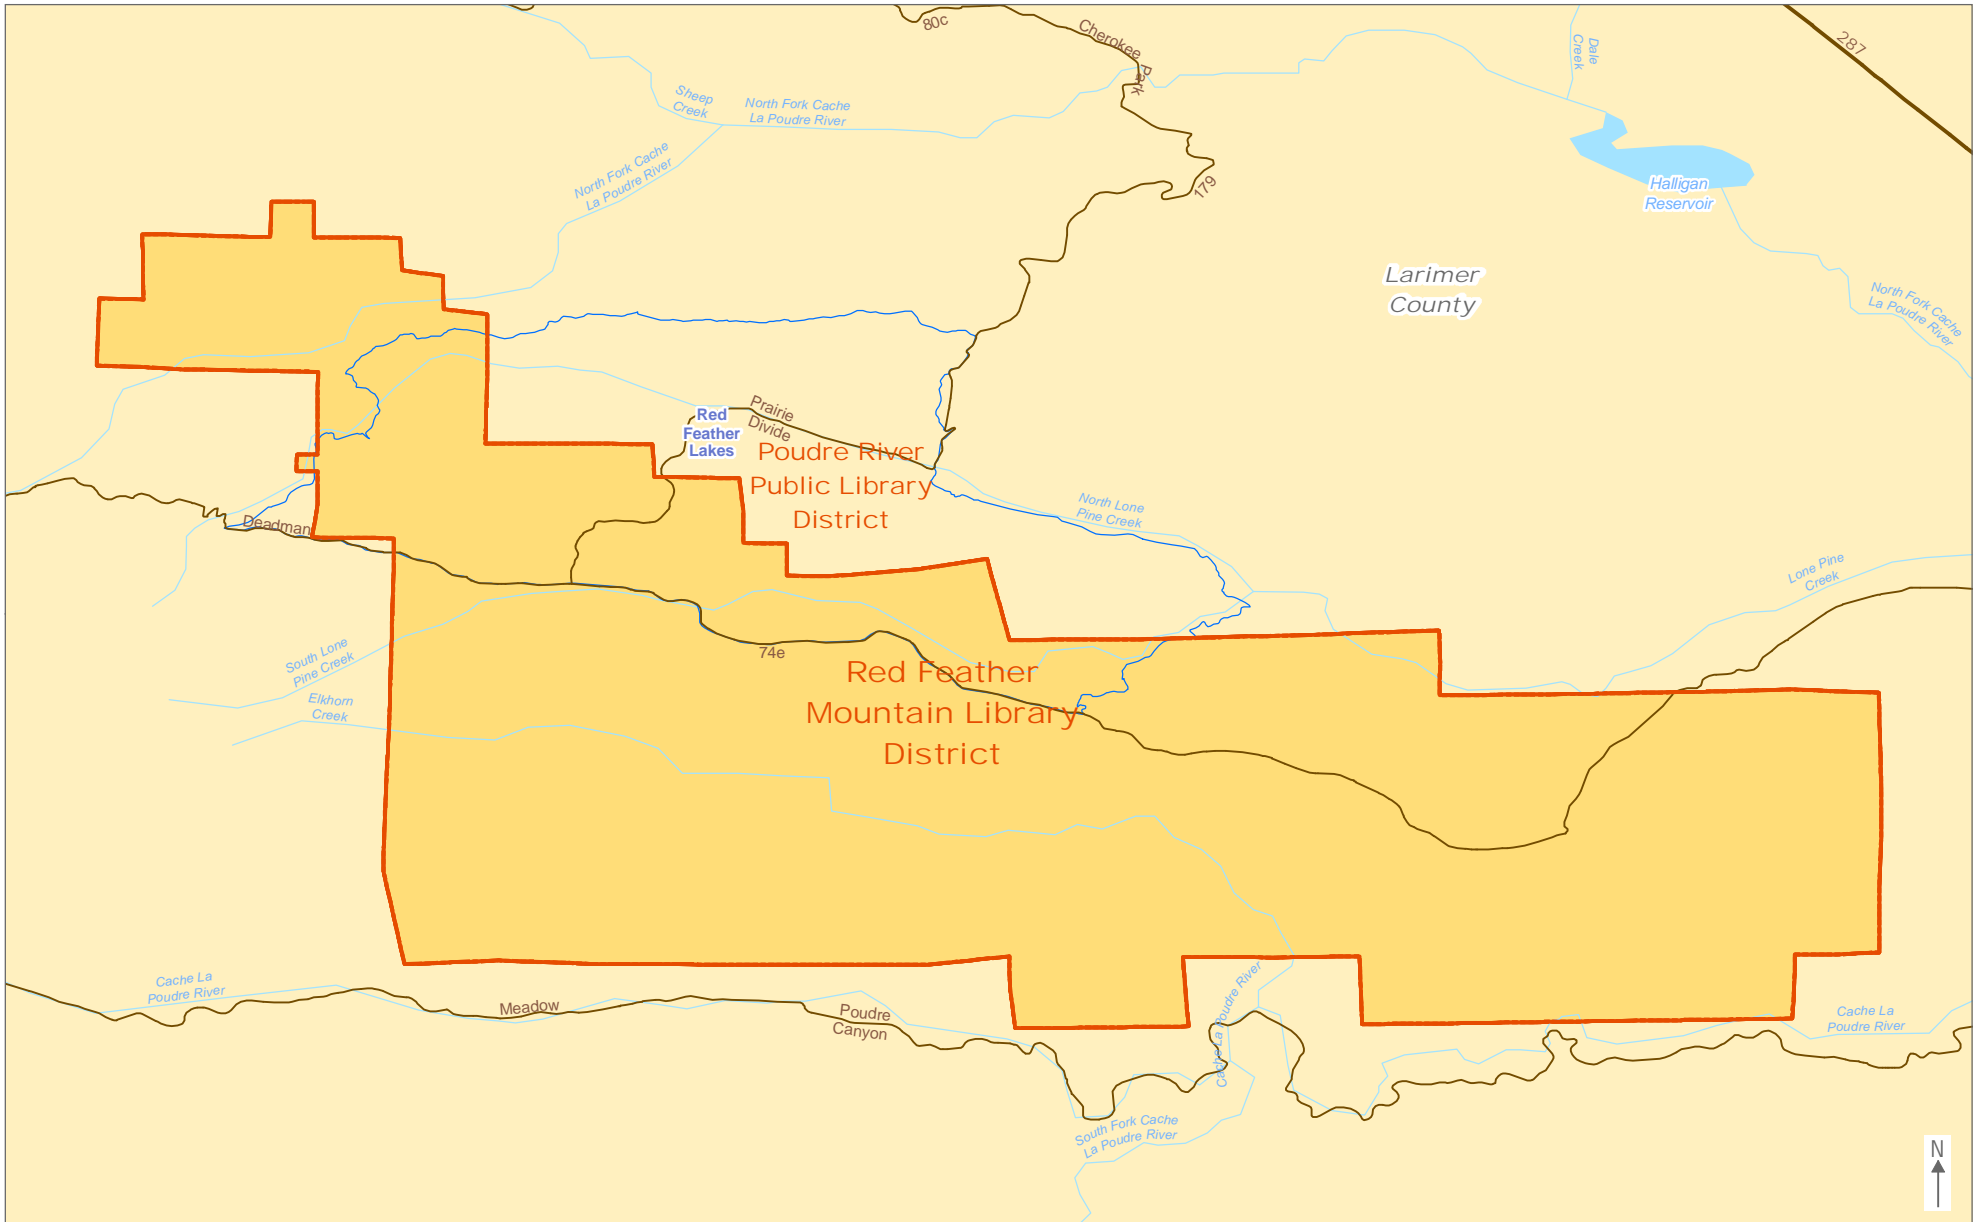

- Red Feather Mountain Library District
- Other Library Districts
- County Boundary
- City/Town/Place Boundary

Red Feather Mountain Library District

The Red Feather Mountain Library District boundary as specified in establishment documents includes the portion of the Red Feather Lakes community described by a specific legal description of sections, townships, and ranges.

LIBRARY DISTRICT UPDATE

Colorado State Library