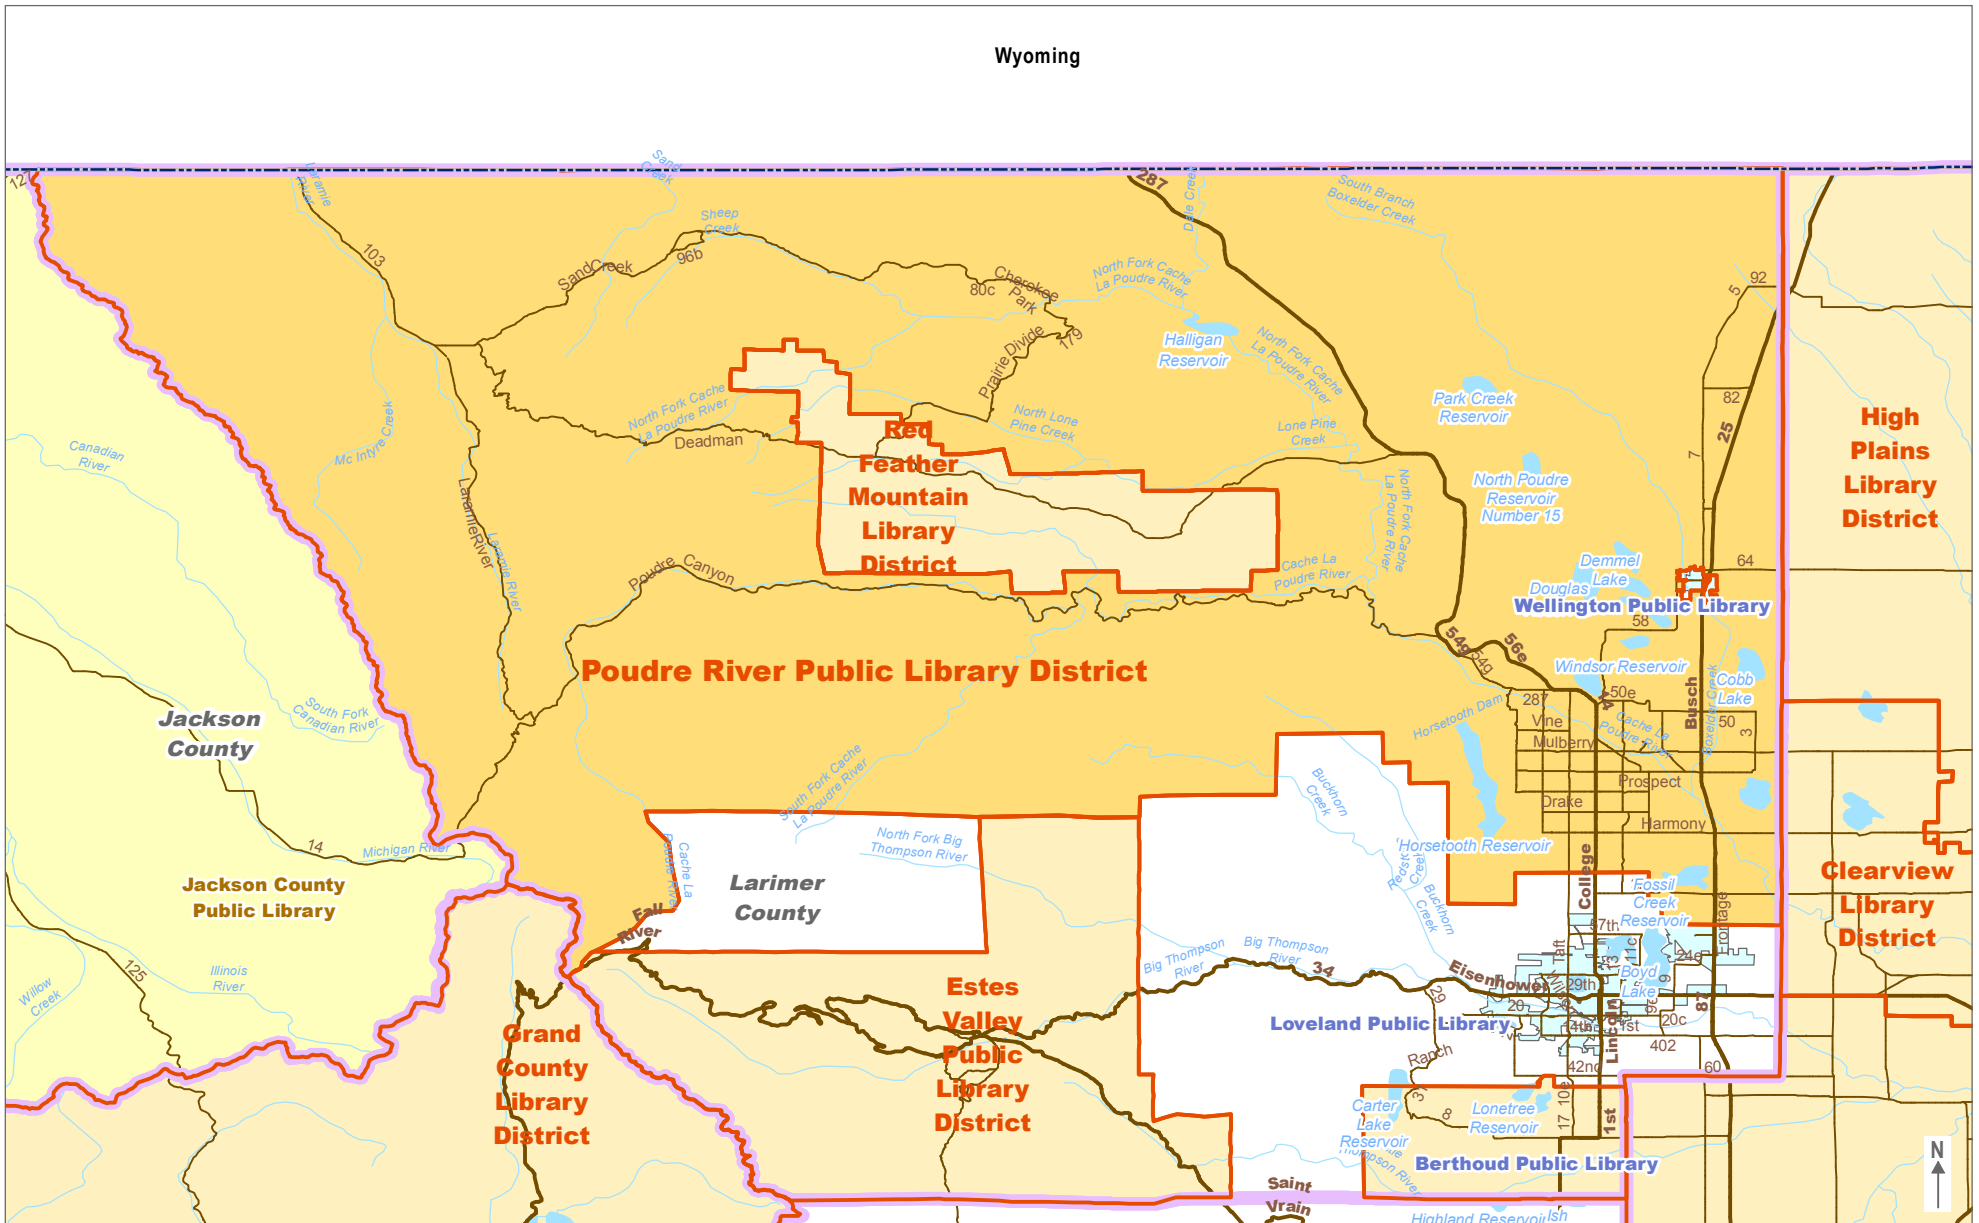

- Poudre River Public Library District
- Other Library Districts
- County Libraries
- Municipal Libraries
- County Boundary
- City/Town/Place Boundary
- State Border

Poudre River Public Library District

The Poudre River Public Library District boundary as specified in establishment documents is coterminous with the Poudre R-1 school district and the Fort Collins Growth Management Area but excluding the Town of Wellington and the Red Feather Mountain Library District.

LIBRARY DISTRICT UPDATE

Colorado State Library