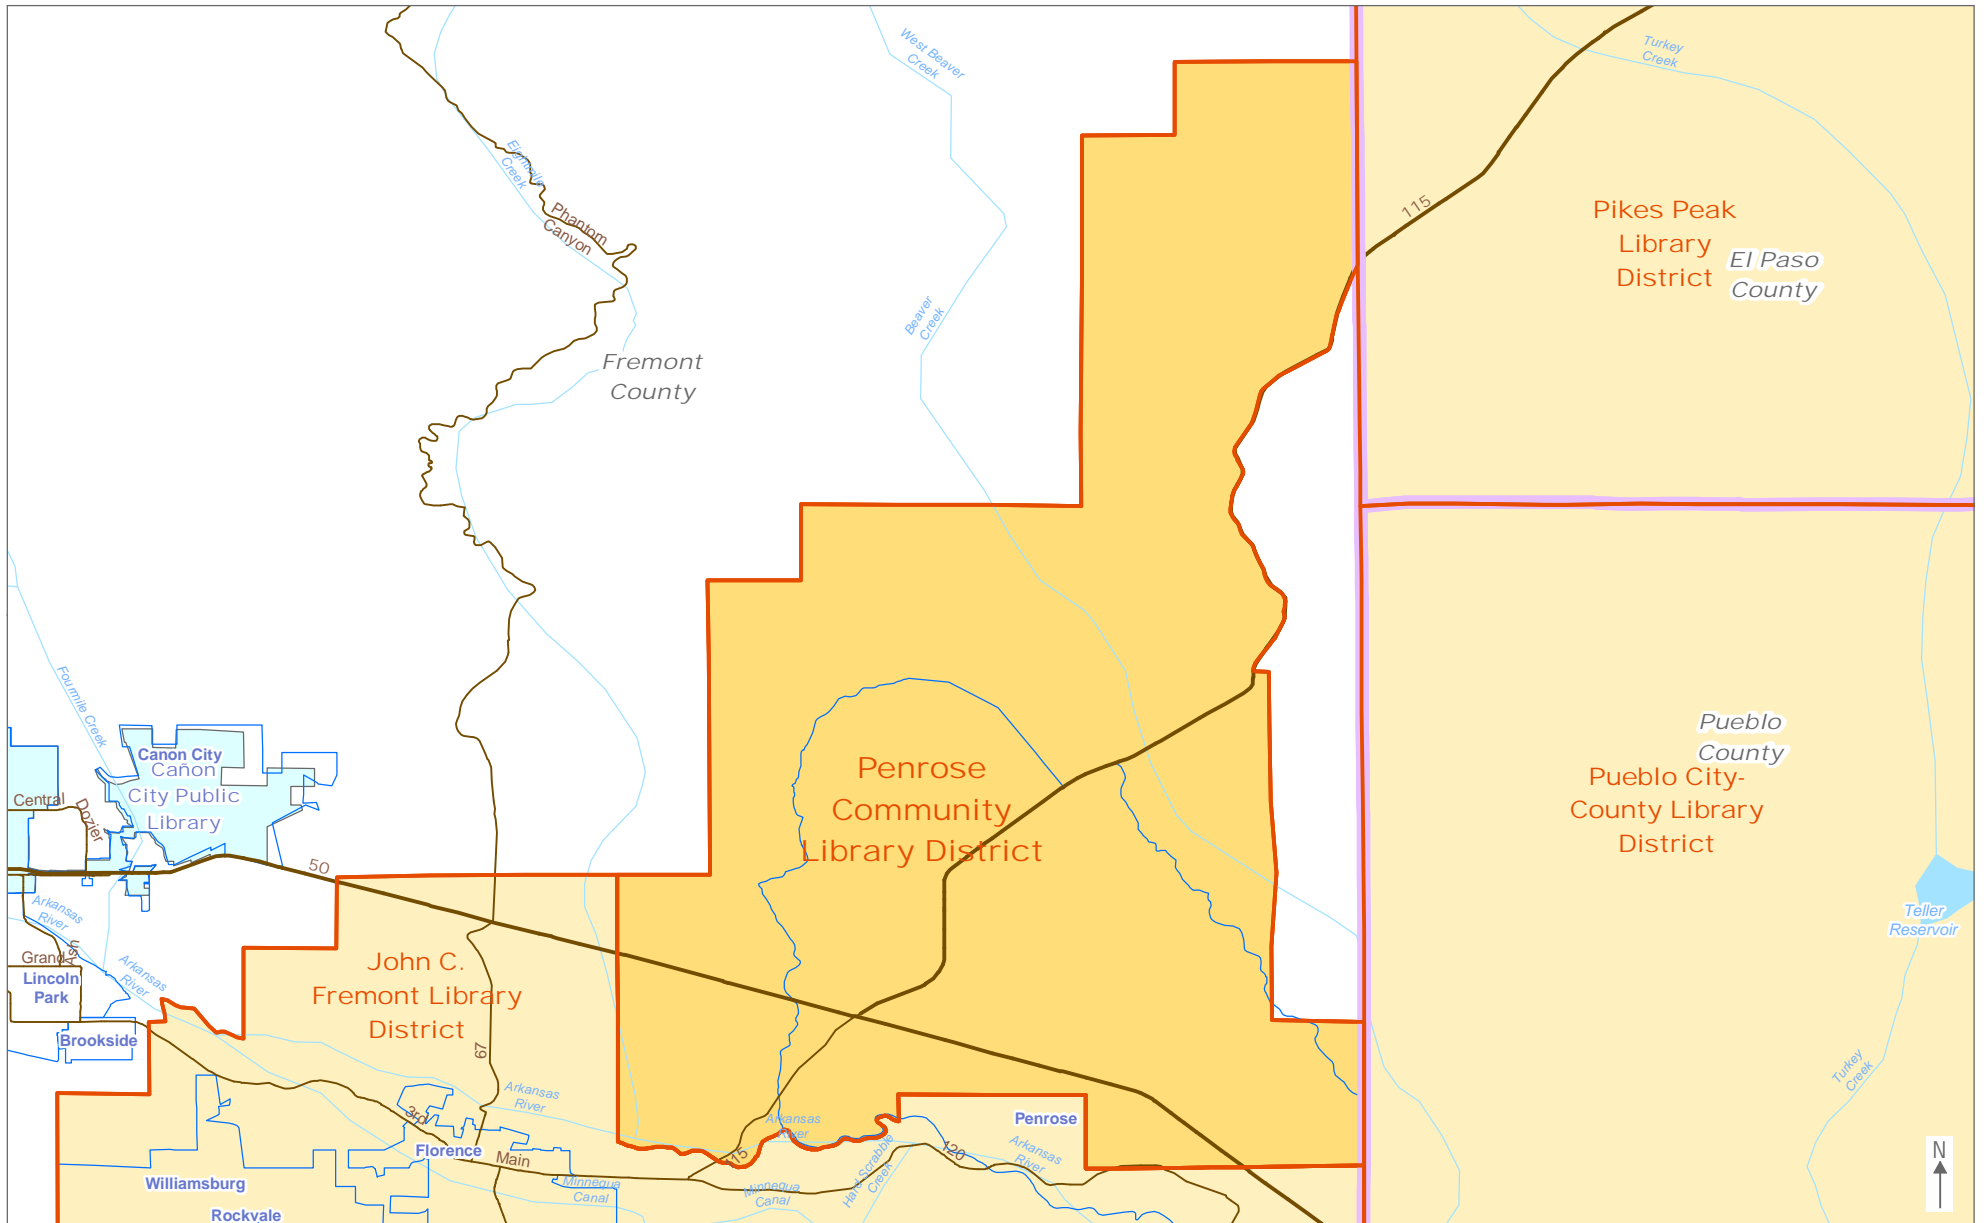

- Penrose Community Library District
- Other Library Districts
- Municipal Libraries
- County Boundary
- City/Town/Place Boundary

Penrose Community Library District

The Penrose Community Library District (PCLD) boundary as specified in establishment documents is coterminous with the Penrose Park and Recreation District excluding certain sections in specified townships and ranges.

Note: certain properties were inadvertently excluded from PCLD when it was formed in 1992. Since 2006, when this problem was identified, PCLD has been working to include those properties into its taxing authority.

LIBRARY DISTRICT UPDATE

Colorado State Library