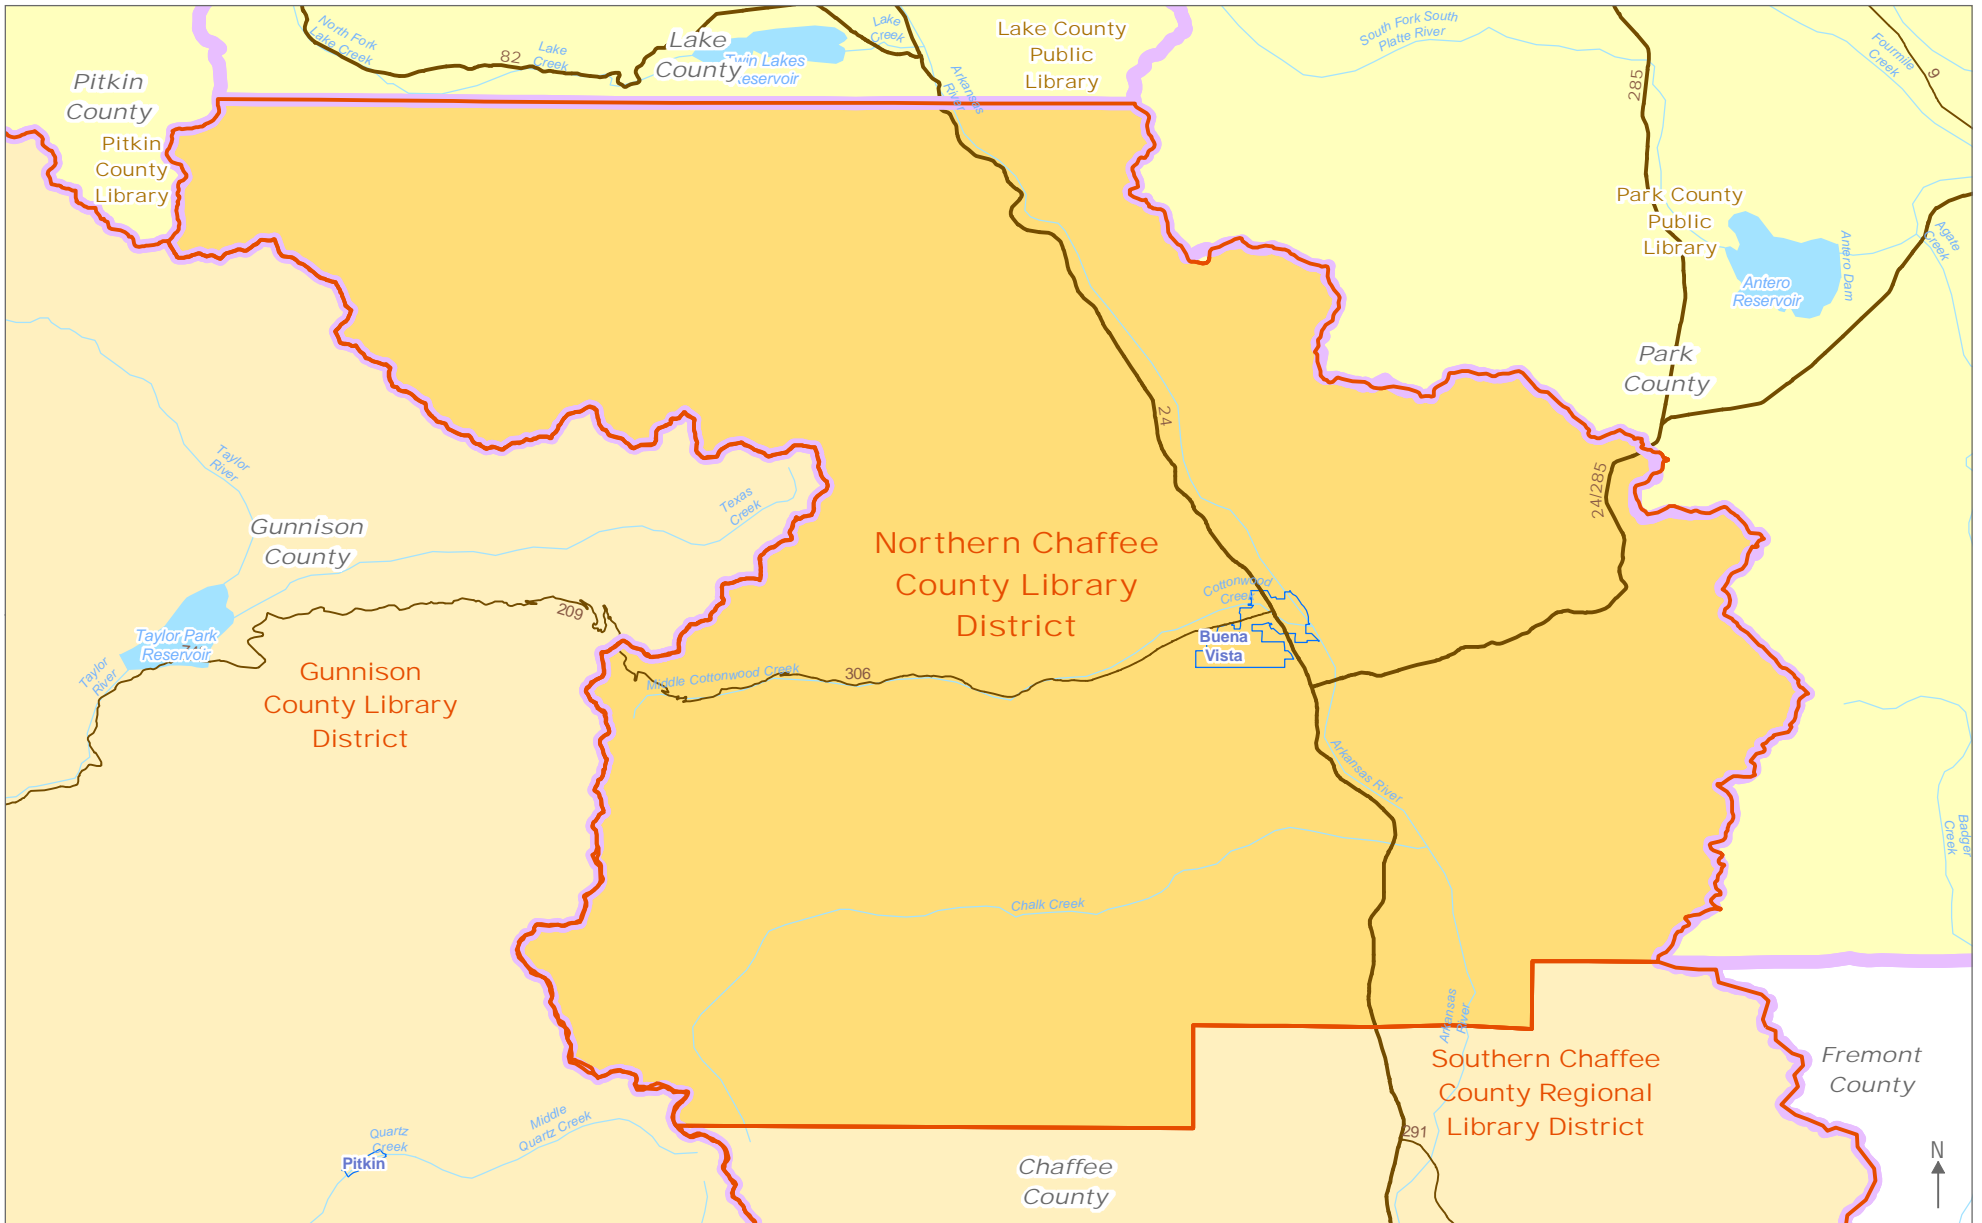

- Northern Chaffee County Library District
- Other Library Districts
- County Libraries
- County Boundary
- City/Town/Place Boundary

Northern Chaffee County Library District

The Northern Chaffee County Library District boundary as specified in establishment documents is coterminous with the Buena Vista R-31 school district boundary.

LIBRARY DISTRICT UPDATE

Colorado State Library