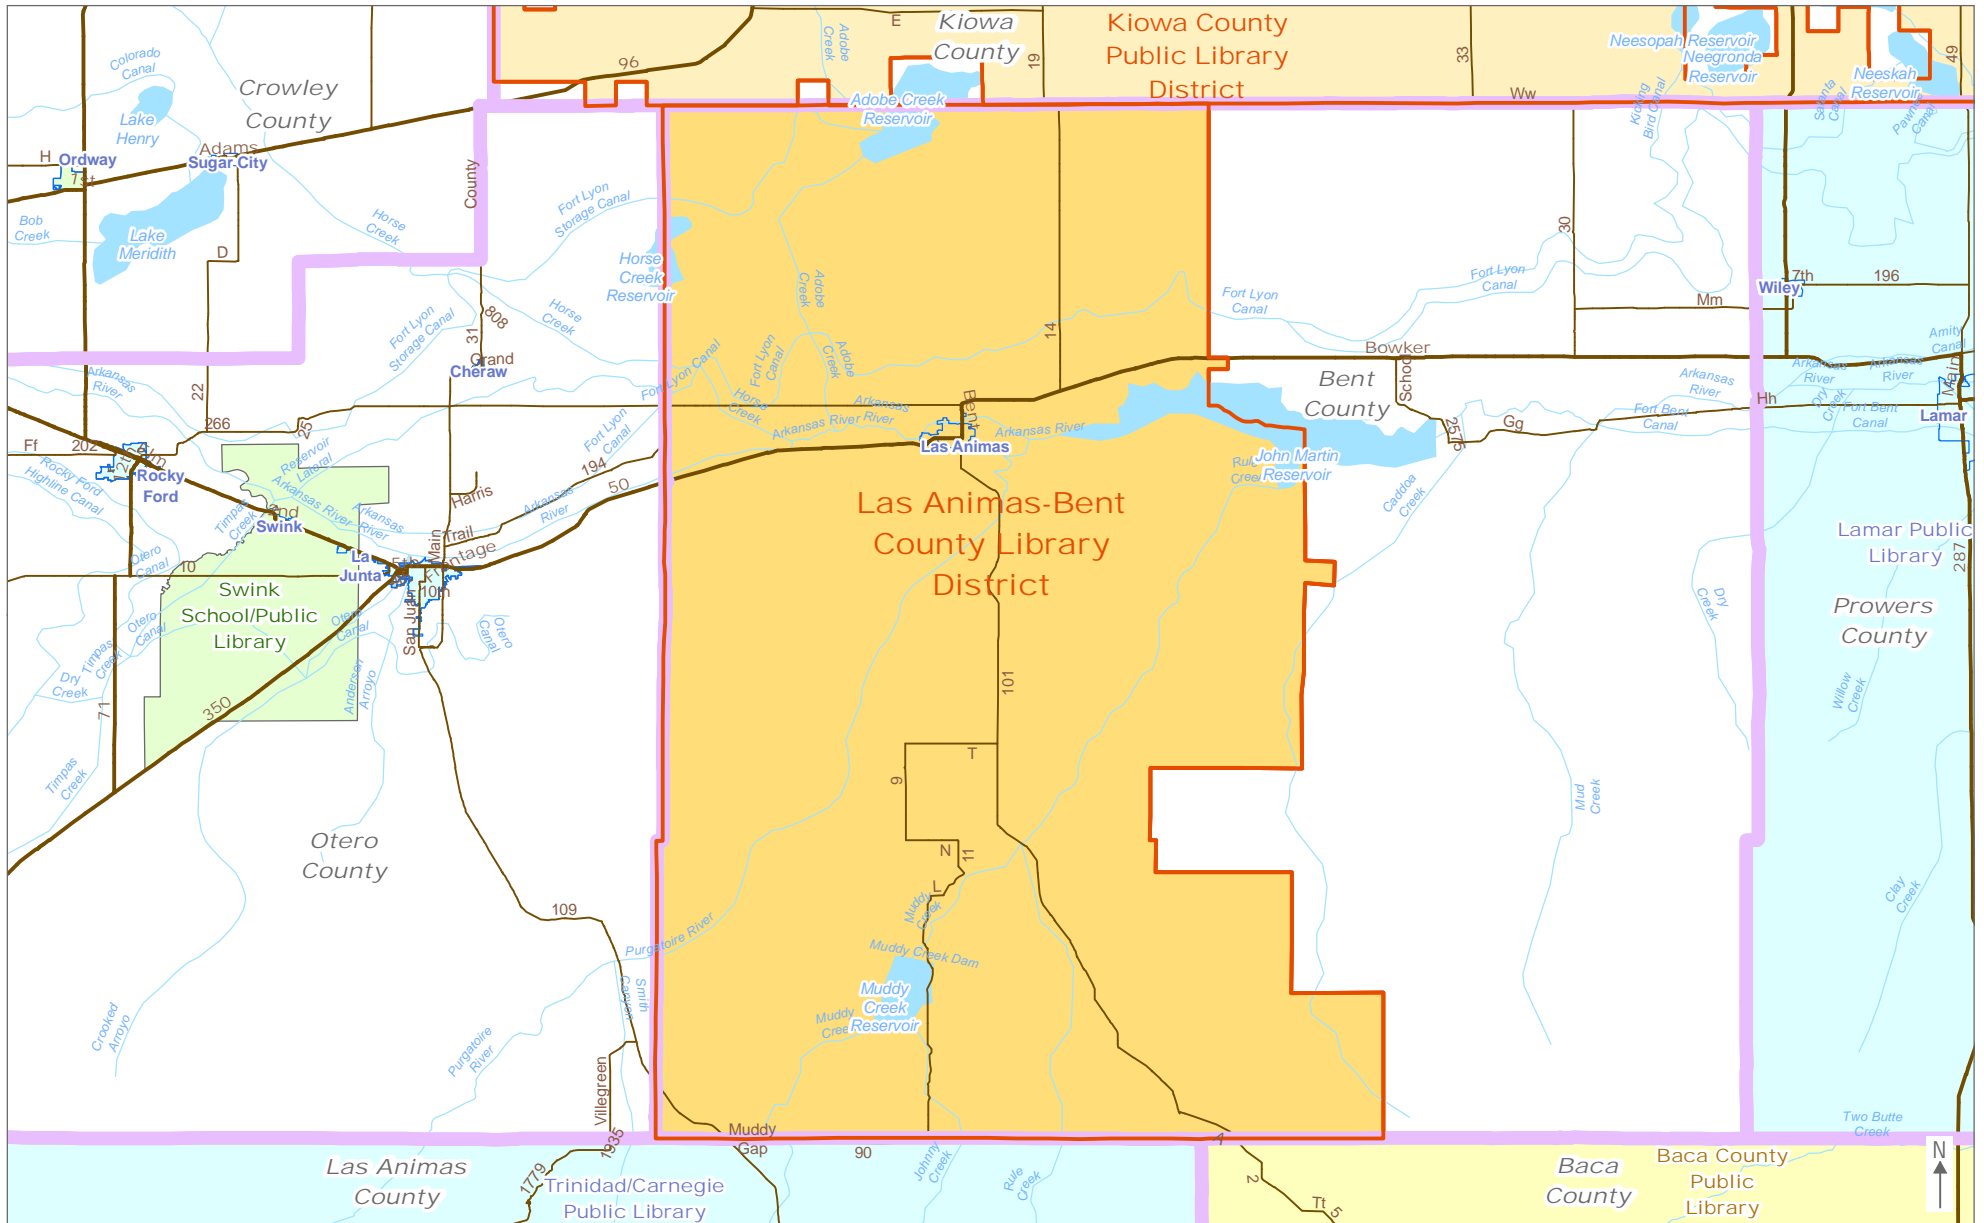

- Las Animas-Bent County Library District
- Other Library Districts
- County Libraries
- Municipal Libraries
- Multi-Jurisdictional Libraries
- County Boundary
- City/Town/Place Boundary

Las Animas-Bent County Library District

The Las Animas-Bent County Library District boundary as specified in establishment documents is coterminous with the Las Animas RE-1 school district boundary.

LIBRARY DISTRICT UPDATE

Colorado State Library