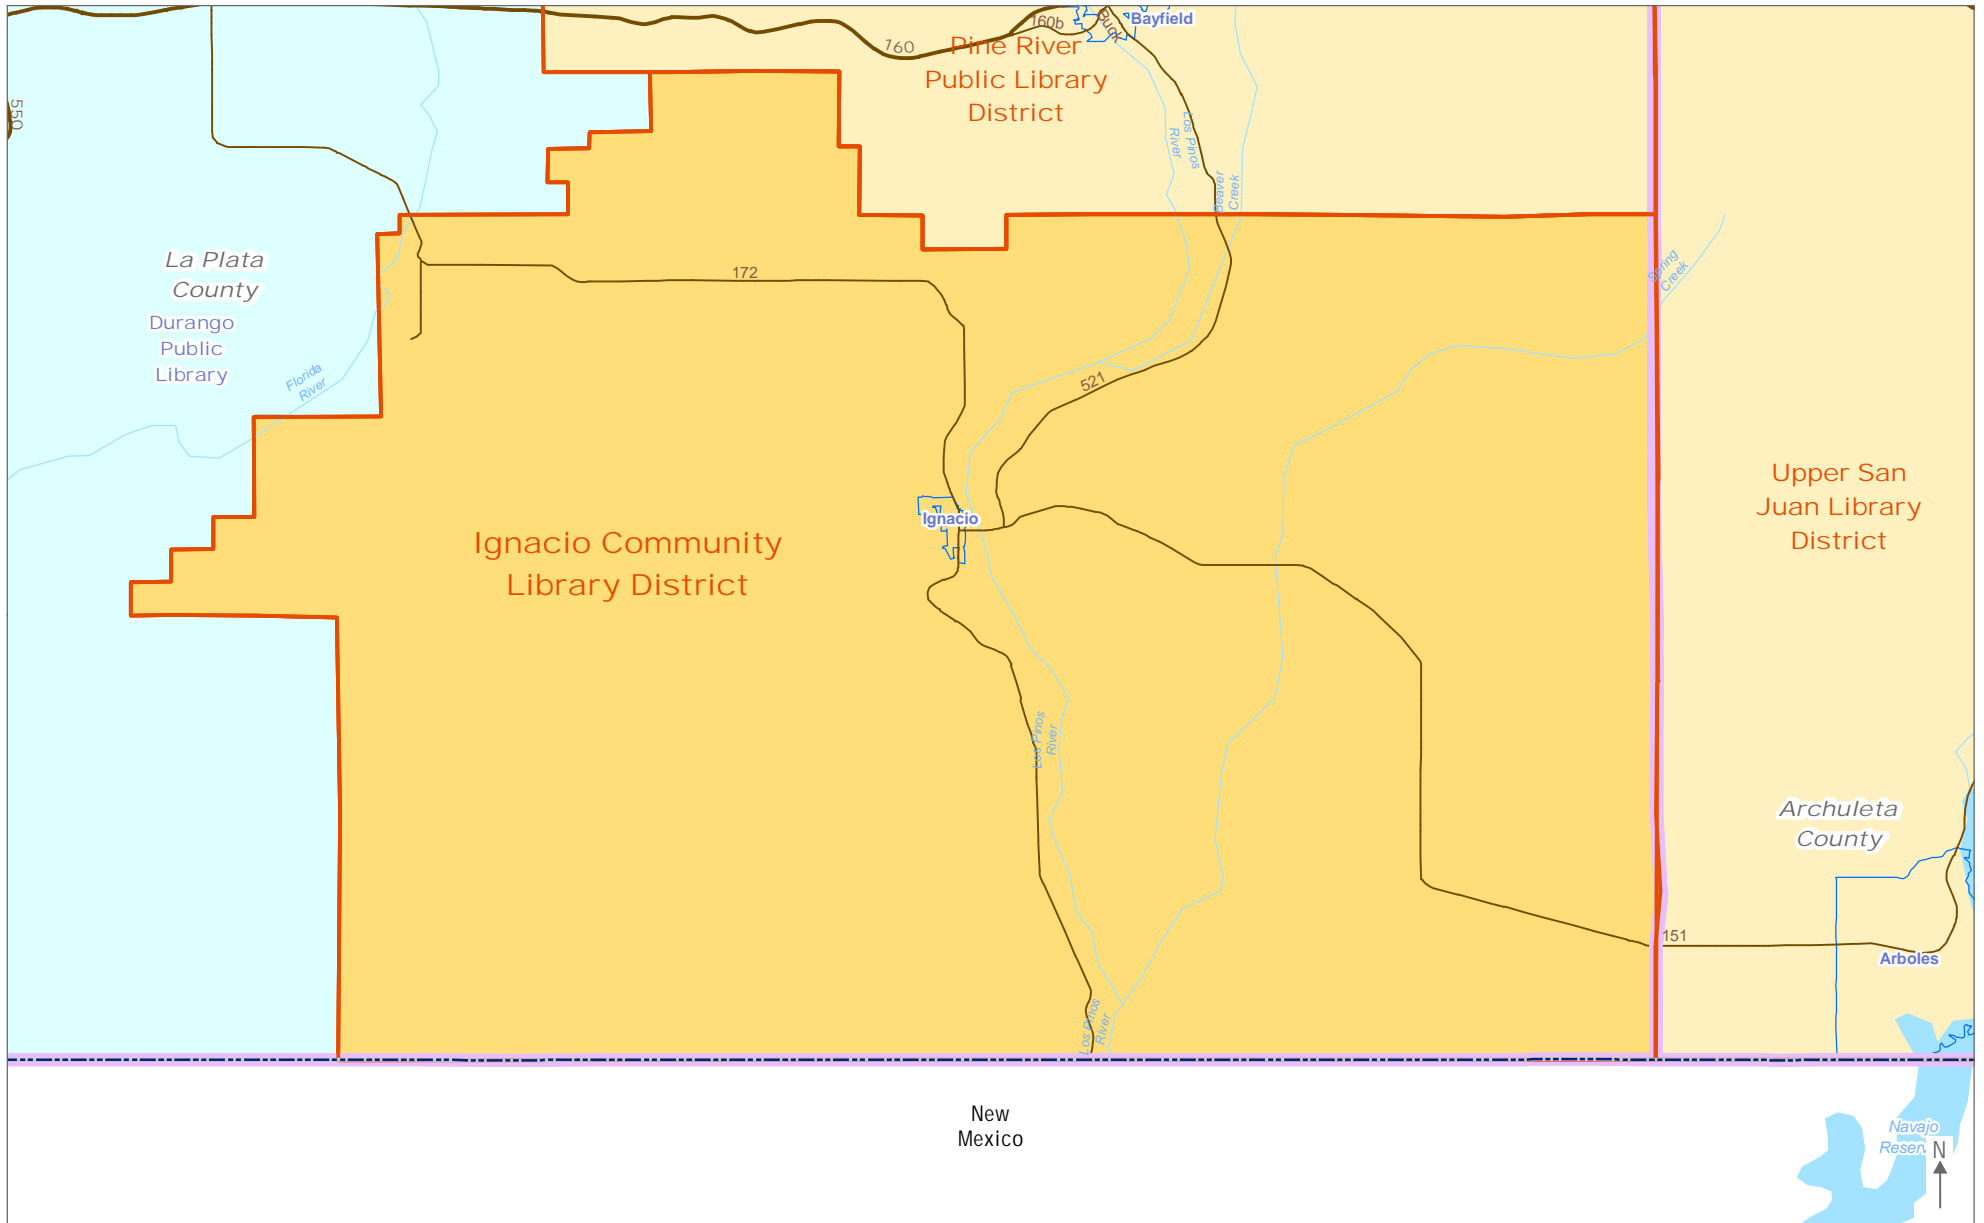

- Ignacio Community Library District
- Other Library Districts
- Municipal Libraries
- County Boundary
- City/Town/Place Boundary
- State Border

Ignacio Community Library District

The Ignacio Community Library District boundary as specified in establishment documents is coterminous with the Ignacio 11 JT school district that lies within La Plata County.

LIBRARY DISTRICT UPDATE

Colorado State Library