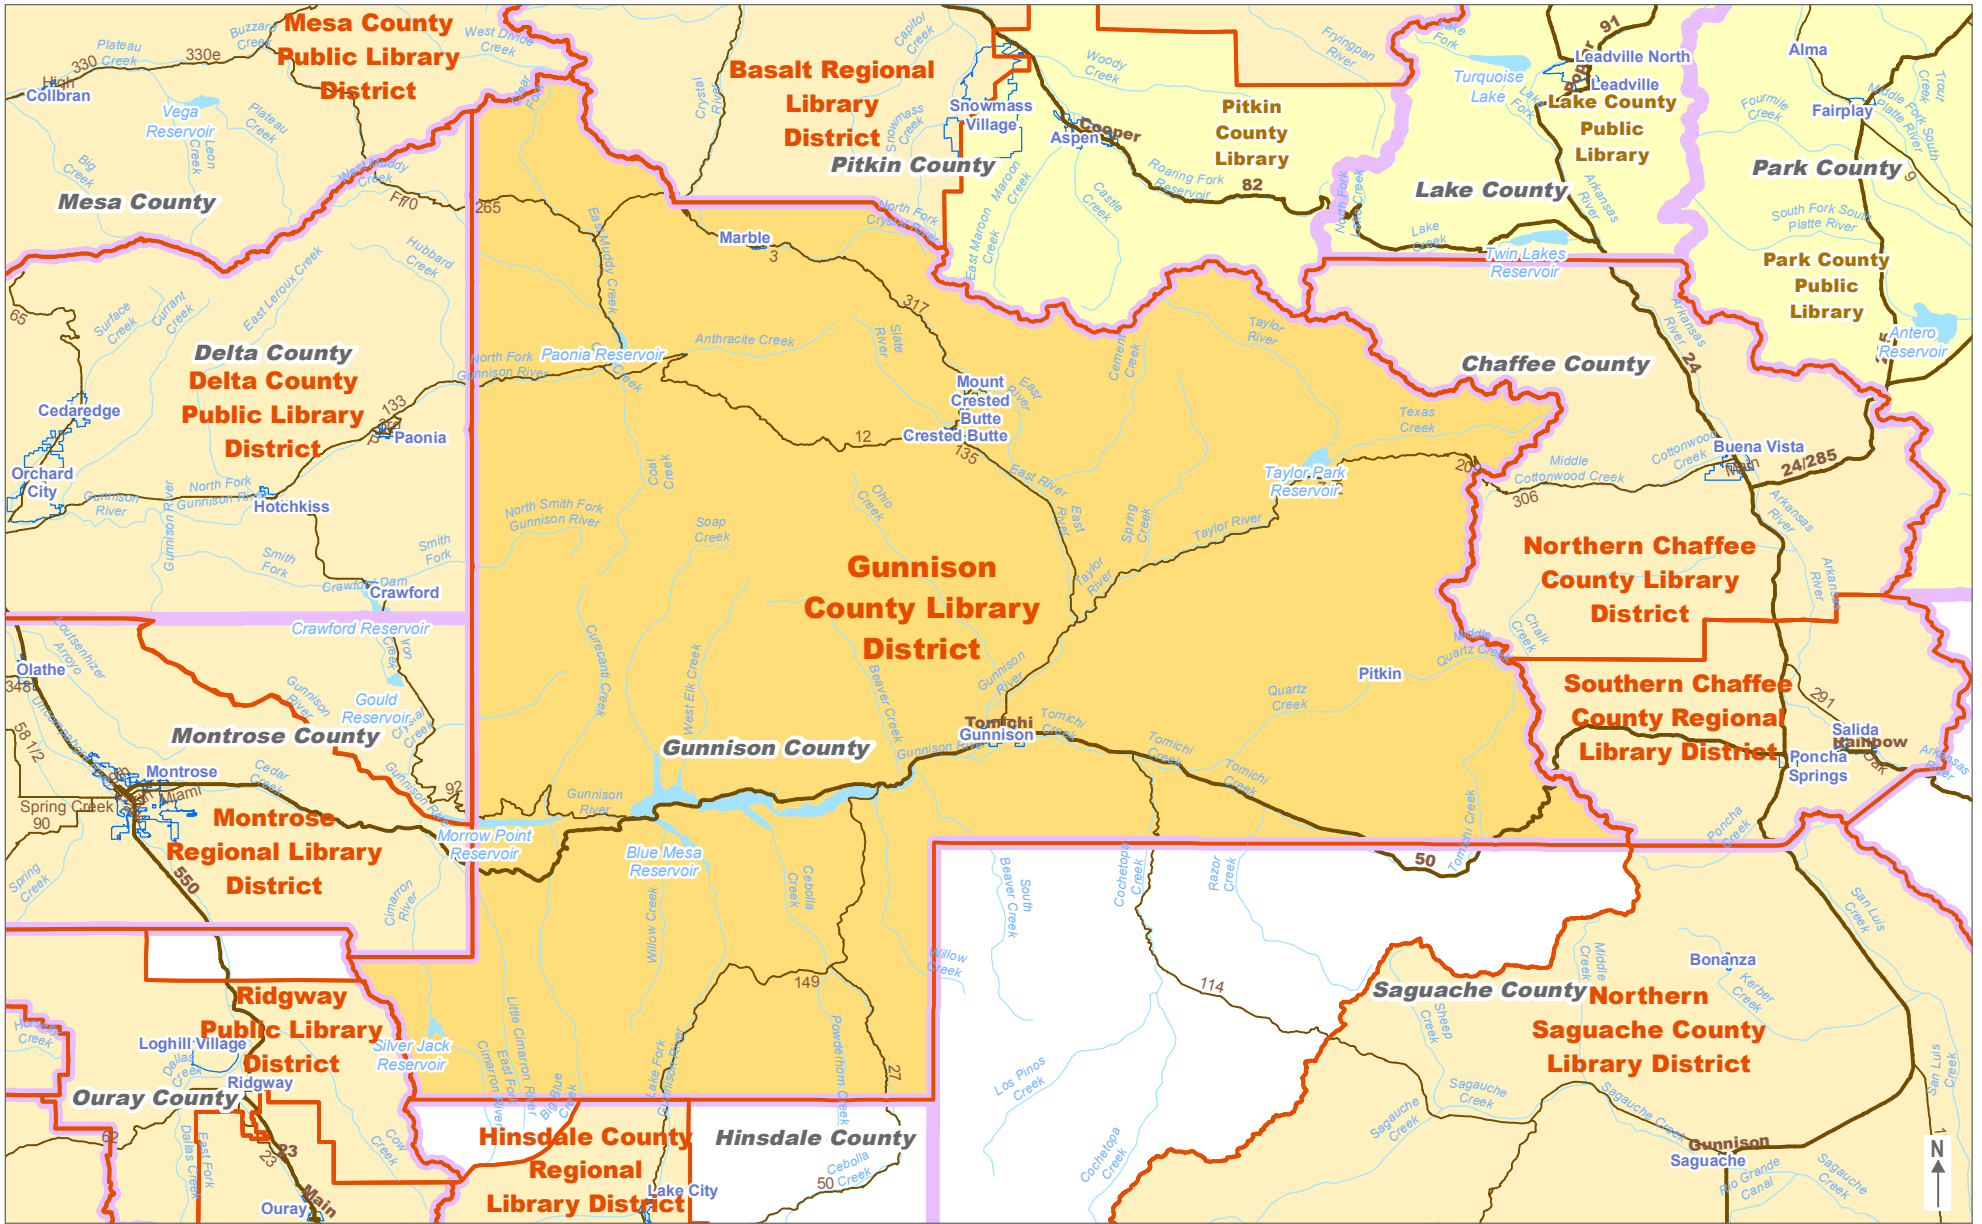

- Gunnison County Library District
- Other Library Districts
- County Libraries
- County Boundary
- City/Town/Place Boundary

Gunnison County Library District

The Gunnison County Library District as specified in establishment documents is coterminous with the Gunnison County boundary.

LIBRARY DISTRICT UPDATE

Colorado State Library