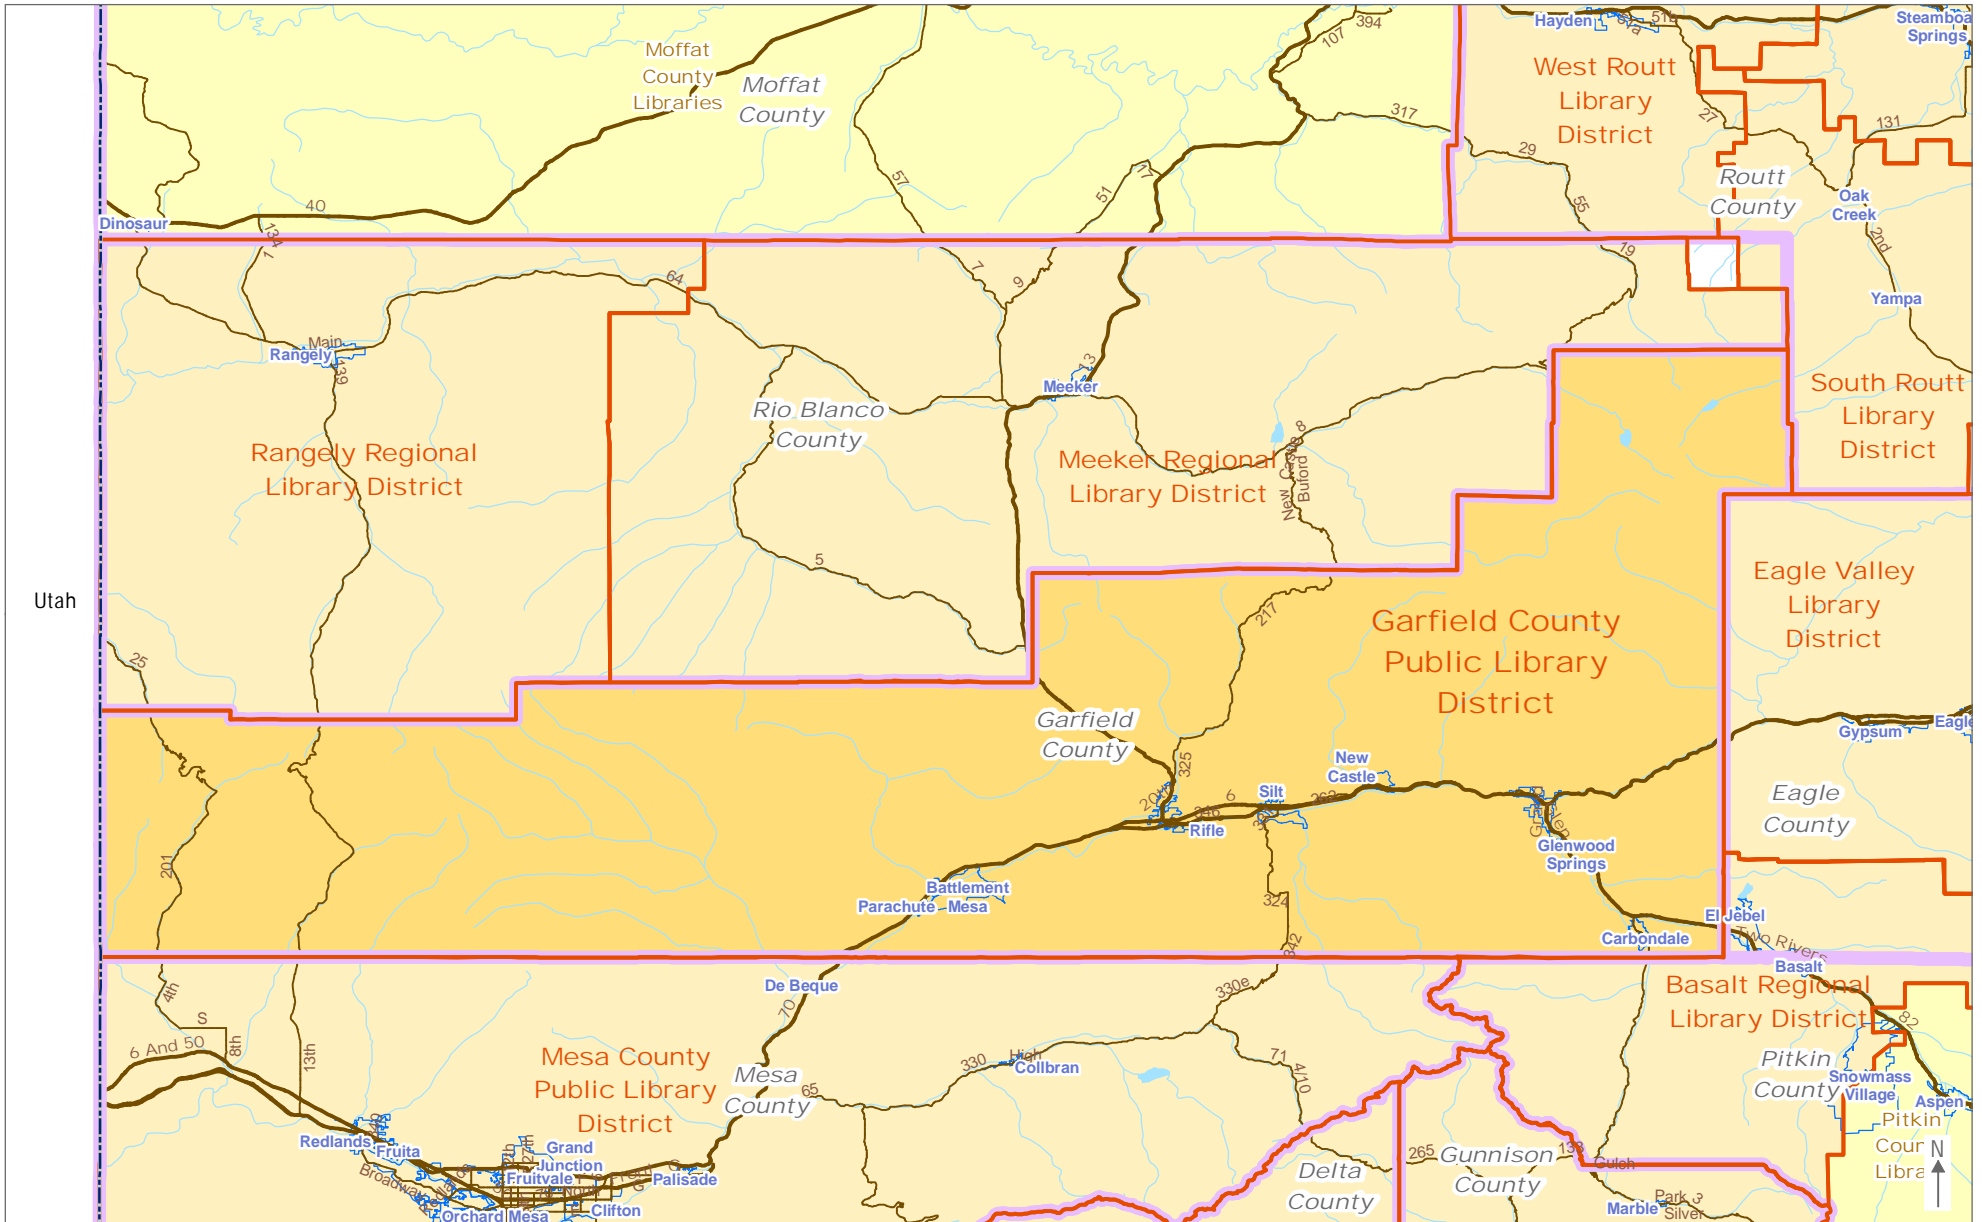

- Garfield County Public Library District
- Other Library Districts
- County Libraries
- County Boundary
- City/Town/Place Boundary
- State Border

Garfield County Public Library District

The Garfield County Public Library District as specified in establishment documents is coterminous with the Garfield County boundary.

LIBRARY DISTRICT UPDATE

Colorado State Library