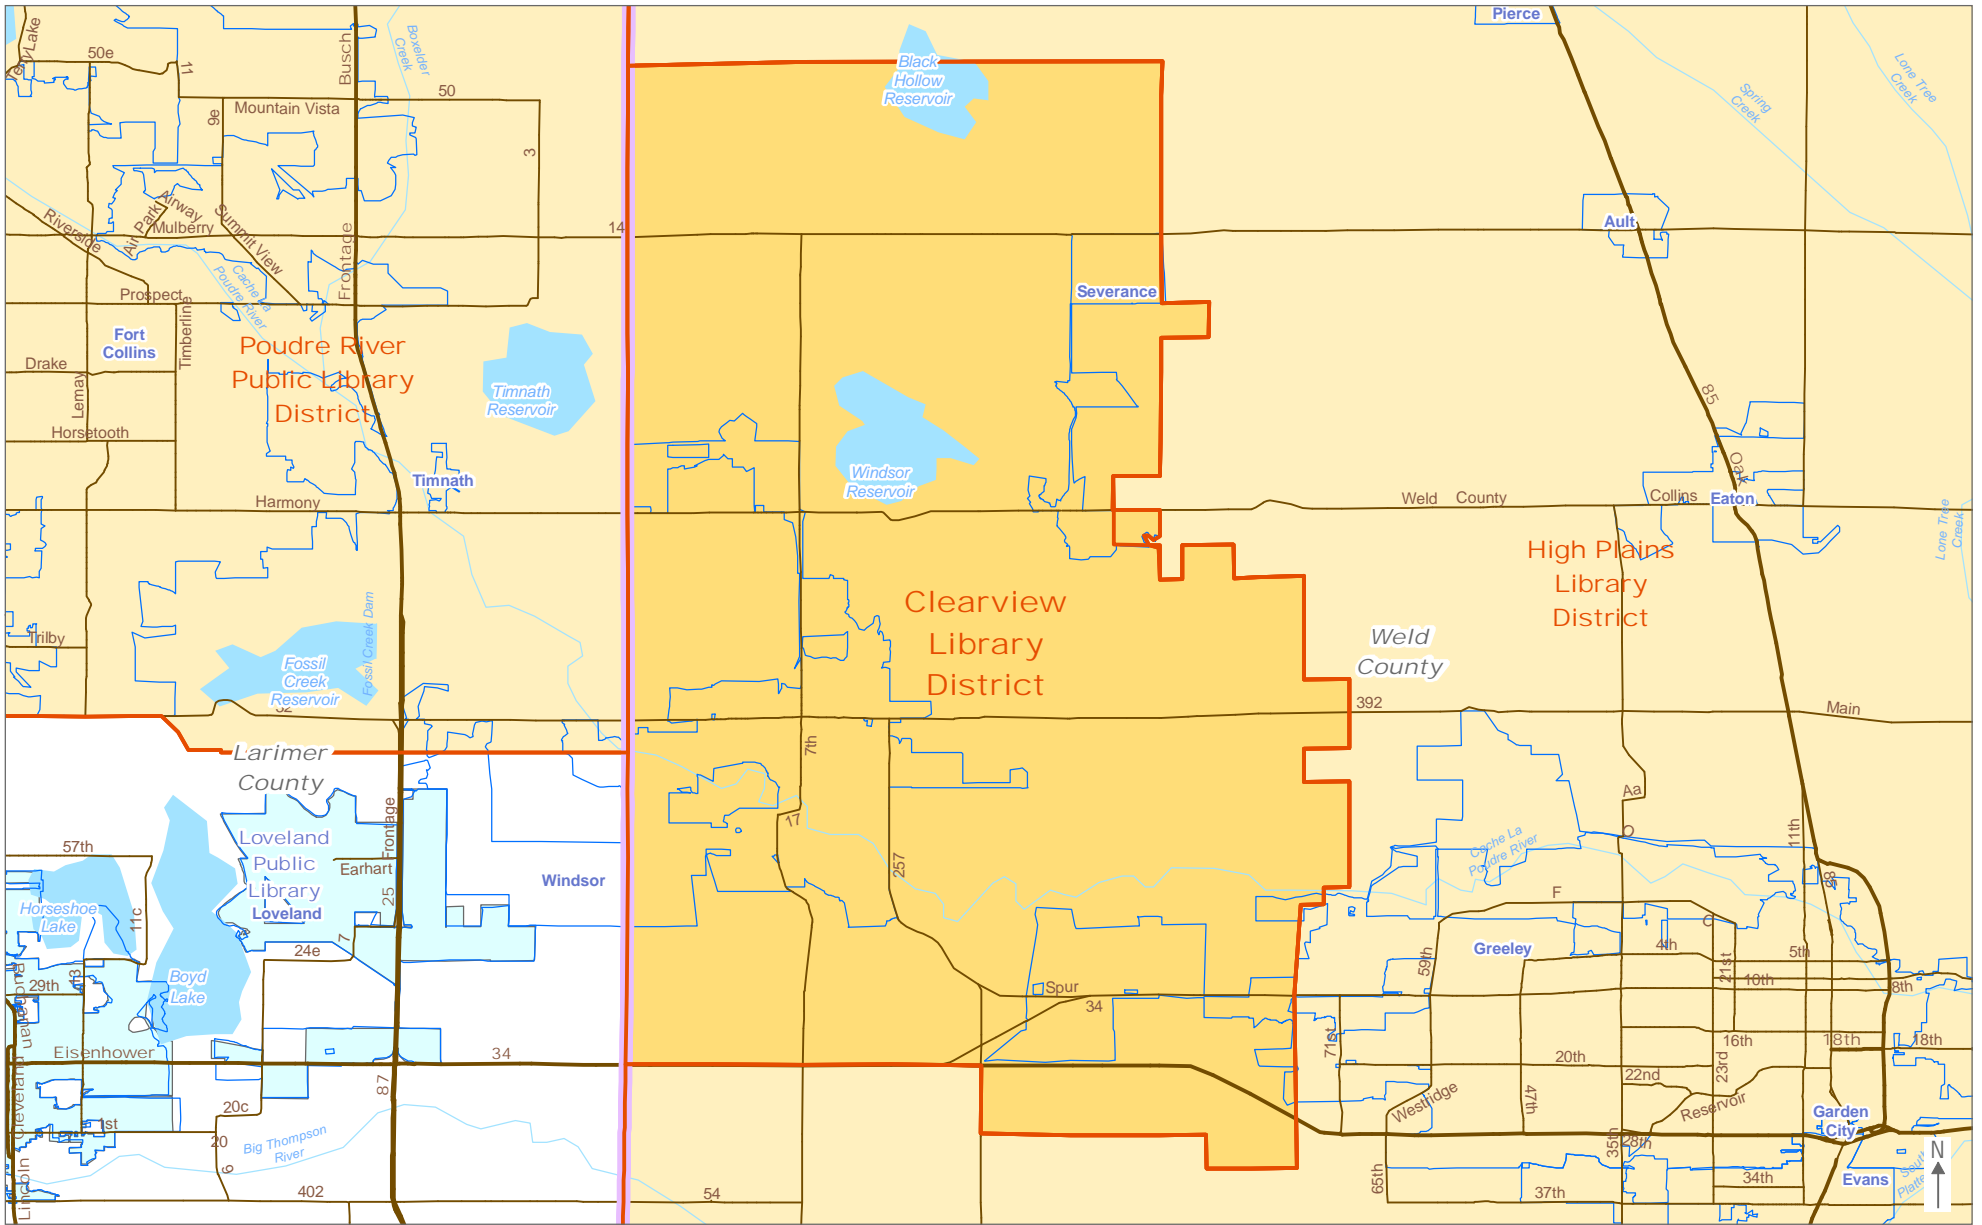

- Clearview Library District
- Other Library Districts
- Municipal Libraries
- County Boundary
- City/Town/Place Boundary

Clearview Library District

The Clearview Library District boundary as specified in establishment documents is coterminous with the Windsor RE-4 school district boundary.

LIBRARY DISTRICT UPDATE

Colorado State Library