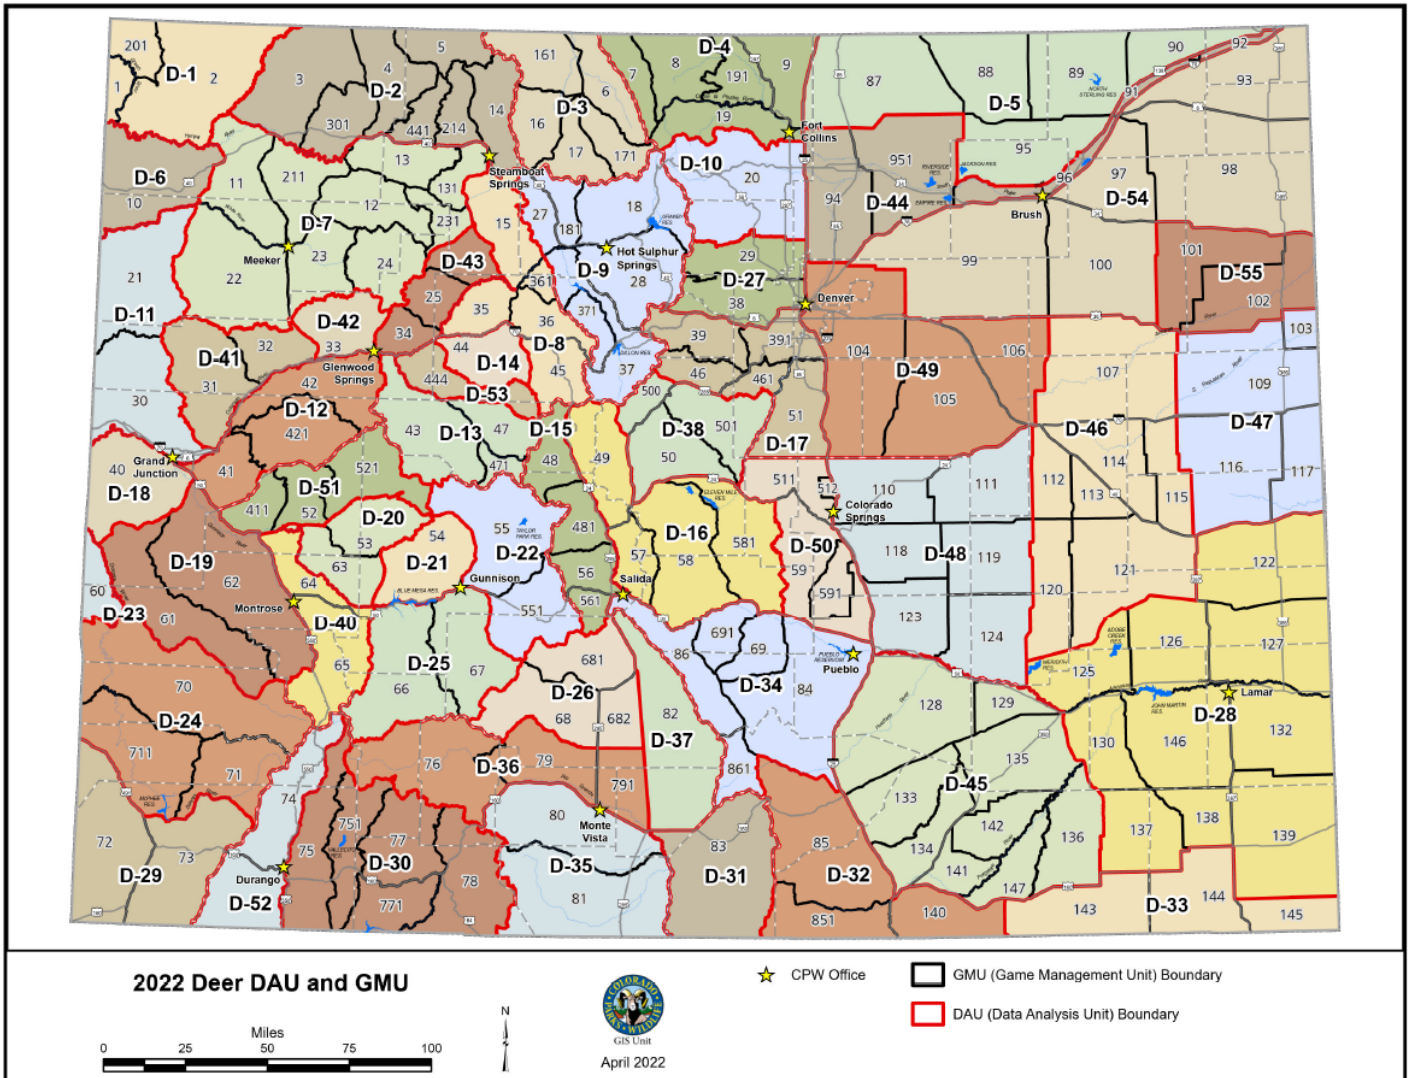

2022 Colorado Deer Harvest Estimates

Contents

2022 Deer Data Analysis Unit (DAU) Map	1
Methodology	2
2022 Deer Hunters, Harvest and Recreation Days for All Seasons By DAU with 95% Confidence Intervals	3
2022 Deer Harvest, Hunters and Recreation Days for All Manners of Take	4
2022 Deer Harvest, Hunters and Recreation Days for All Rifle Seasons	9
2022 Deer Harvest, Hunters and Recreation Days for All High Country Rifle Seasons	14
2022 Deer Harvest, Hunters and Recreation Days for All Plains Rifle Seasons (Includes PLOs)	15
2022 Deer Harvest, Hunters and Percent Success for All Plains Rifle Seasons (Includes PLOs)	17
2022 Deer Harvest, Hunters and Recreation Days for All Ranching for Wildlife Seasons	19
2022 Deer Harvest, Hunters and Recreation Days for Early and Late Seasons (Includes PLOs)	20
2022 Deer Harvest, Hunters and Recreation Days for 2nd Rifle Seasons	23
2022 Deer Harvest, Hunters and Recreation Days for 3rd Rifle Seasons	27
2022 Deer Harvest, Hunters and Recreation Days for 4th Rifle Seasons	31
2022 Deer Harvest, Hunters and Recreation Days for All Archery Seasons	34
2022 Deer Harvest, Hunters and Recreation Days for All Muzzleloader Seasons	39
2022 Deer Harvest, Hunters and Percent Success for All Muzzleloader Seasons	44
2022 Deer Harvest, Hunters and Recreation Days for All Whitetail Only Seasons	49
2022 Deer Harvest, Hunters and Recreation Days for All Whitetail Only Archery Seasons	51
2022 Deer Harvest, Hunters and Recreation Days for All Whitetail Only Muzzleloader Seasons	52
2022 Deer Harvest, Hunters and Recreation Days for All Whitetail Only Rifle Seasons	53
2022 Deer Harvest, Hunters and Recreation Days for All Season Choice Seasons	55
2022 Deer Harvest, Hunters and Recreation Days for Season Choice Seasons by Manner of Take	56
2022 Deer Harvest, Hunters and Recreation Days for All Bosque del Oso Seasons	57
2022 Deer Harvest, Hunters and Recreation Days for All Exurban Seasons	58
2022 Deer Harvest, Hunters and Recreation Days for All Damage, Auction/Raffle & Misc. Hunts	59
2022 Deer Harvest, Hunters and Percent Success for 2nd Rifle Seasons (Does Not Include PLOs)	61
2022 Deer Harvest, Hunters and Percent Success for 3rd Rifle Seasons (Does Not Include PLOs)	65
2022 Deer Harvest, Hunters and Percent Success for 4th Rifle Seasons (Does Not Include PLOs)	69

2022 Deer Data Analysis Unit (DAU) Map