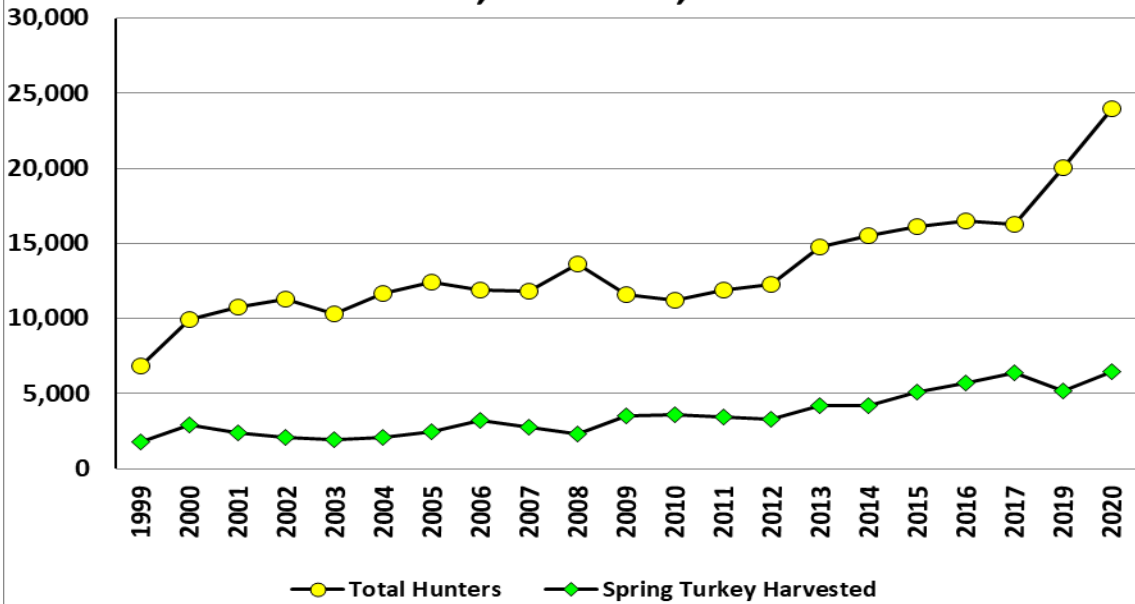

Statewide Spring Turkey Hunters and Harvest, Colorado, 2020