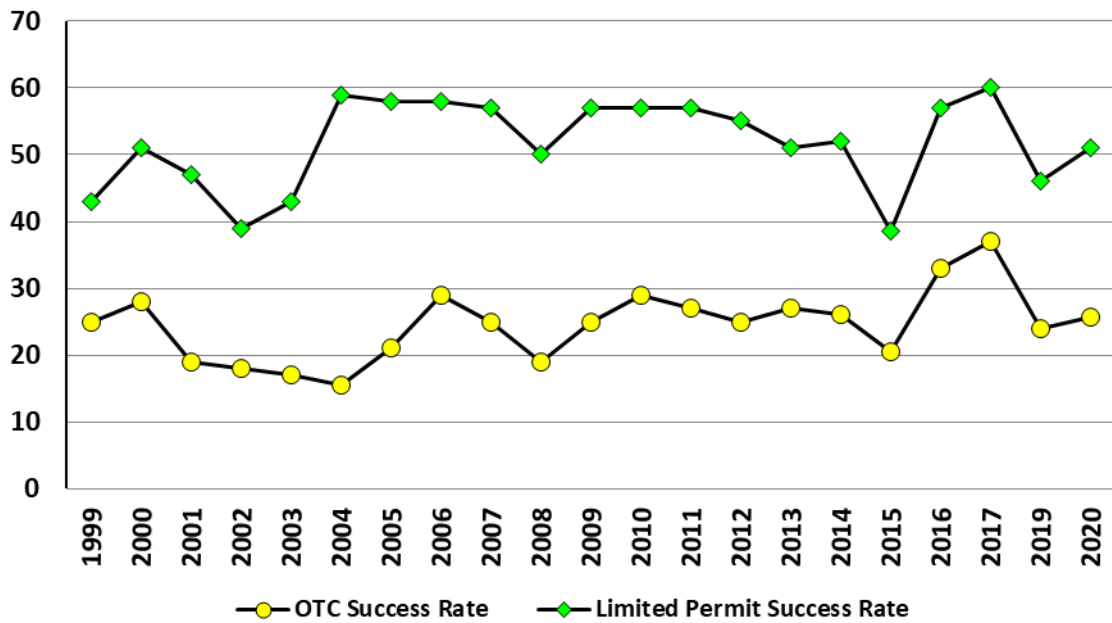

Spring Turkey Success Rates