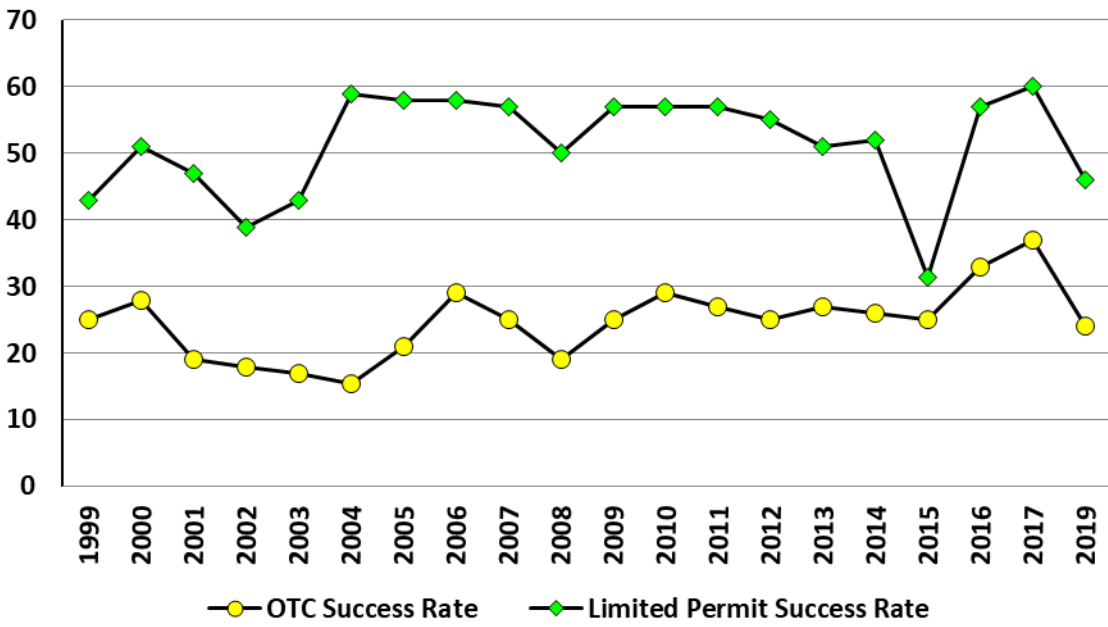

Spring Turkey Success Rates