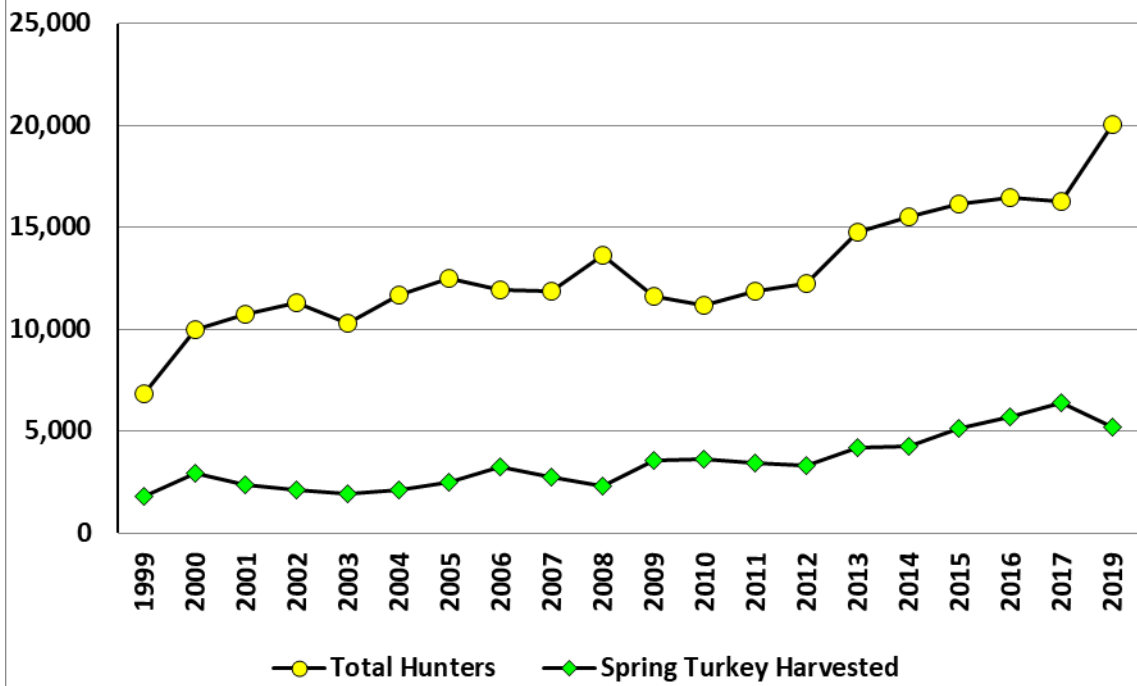

Statewide Spring Turkey Hunters and Harvest