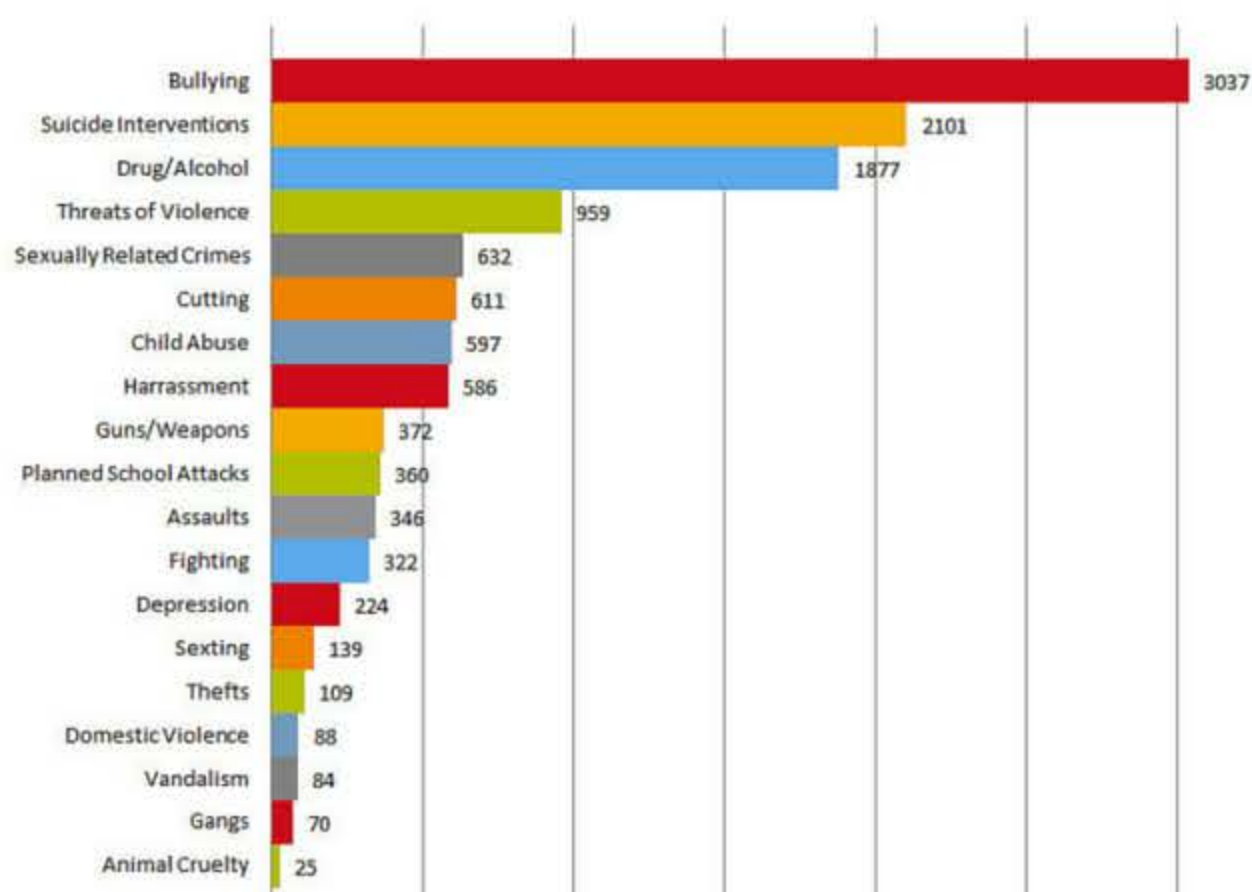

# DATA **2** REPORT

December 2014

The following data presented represents number of reports received by Safe2Tell for the period between 9/1/2004 and 11/30/2014.

### Total Number of Tips Received Per Category Since 2004