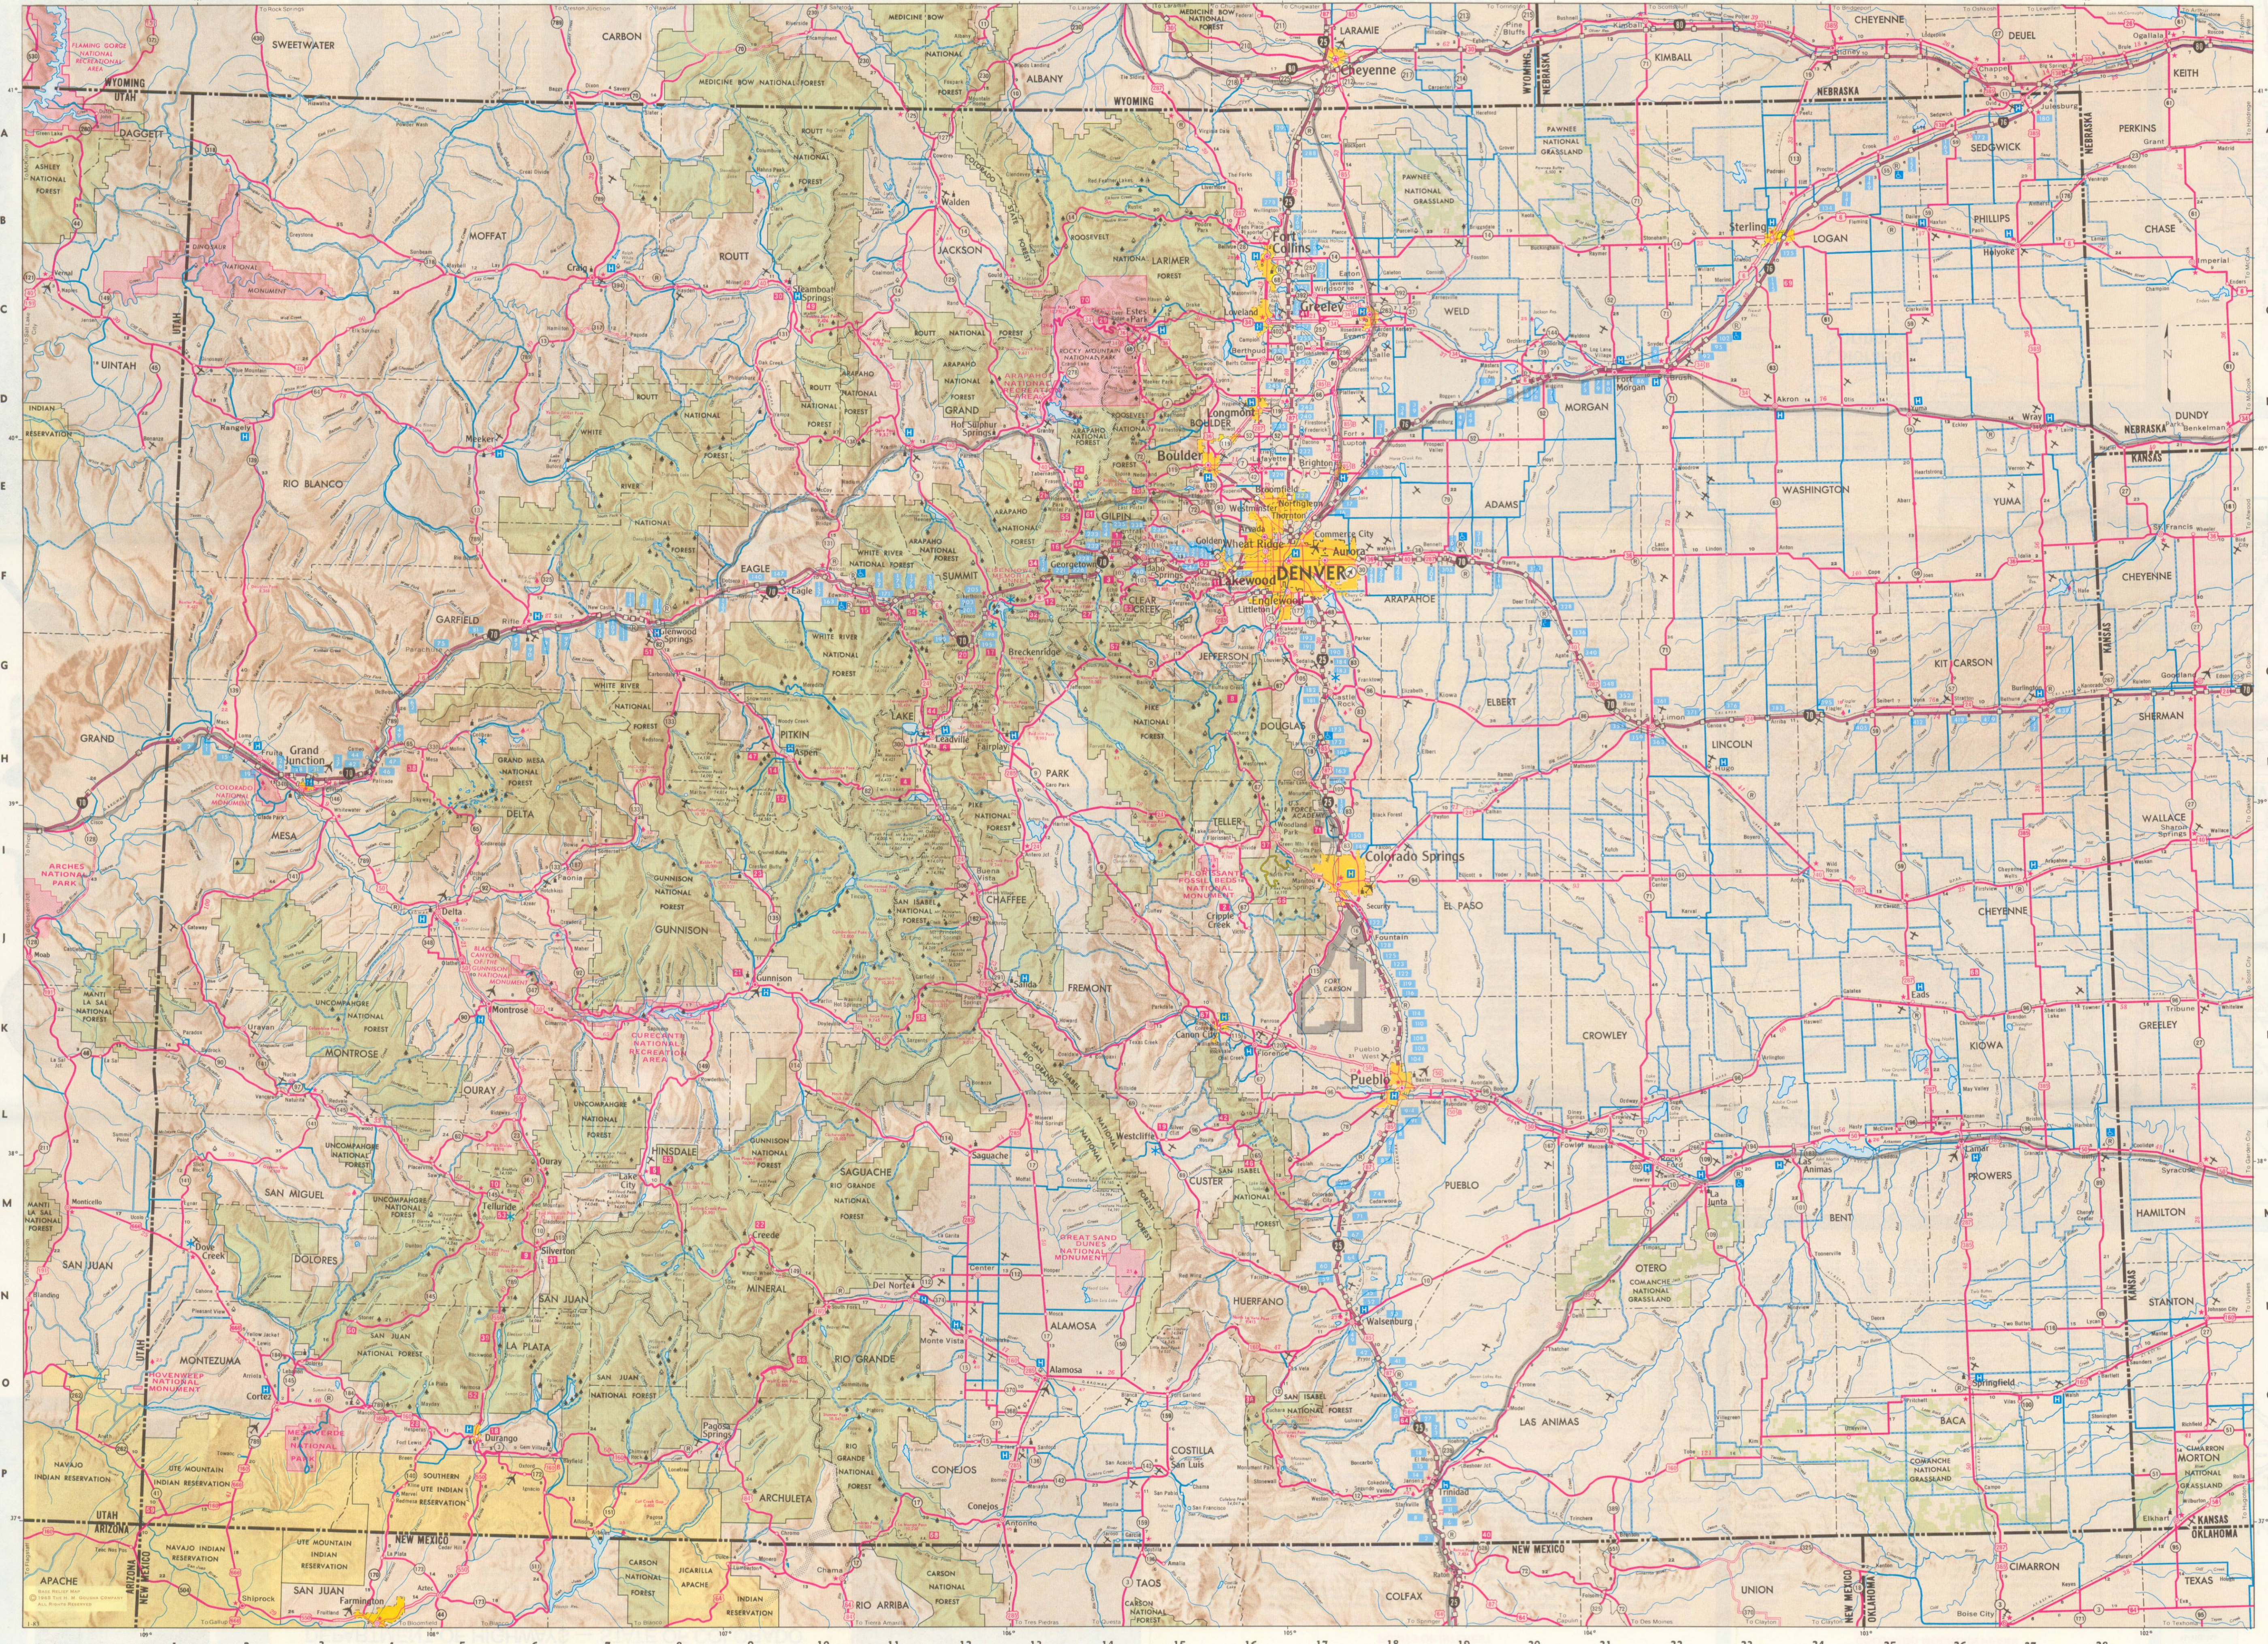

COLORADO INDEX

Table with 2 columns: County Name and Population. Lists all 17 Colorado counties with their respective populations.