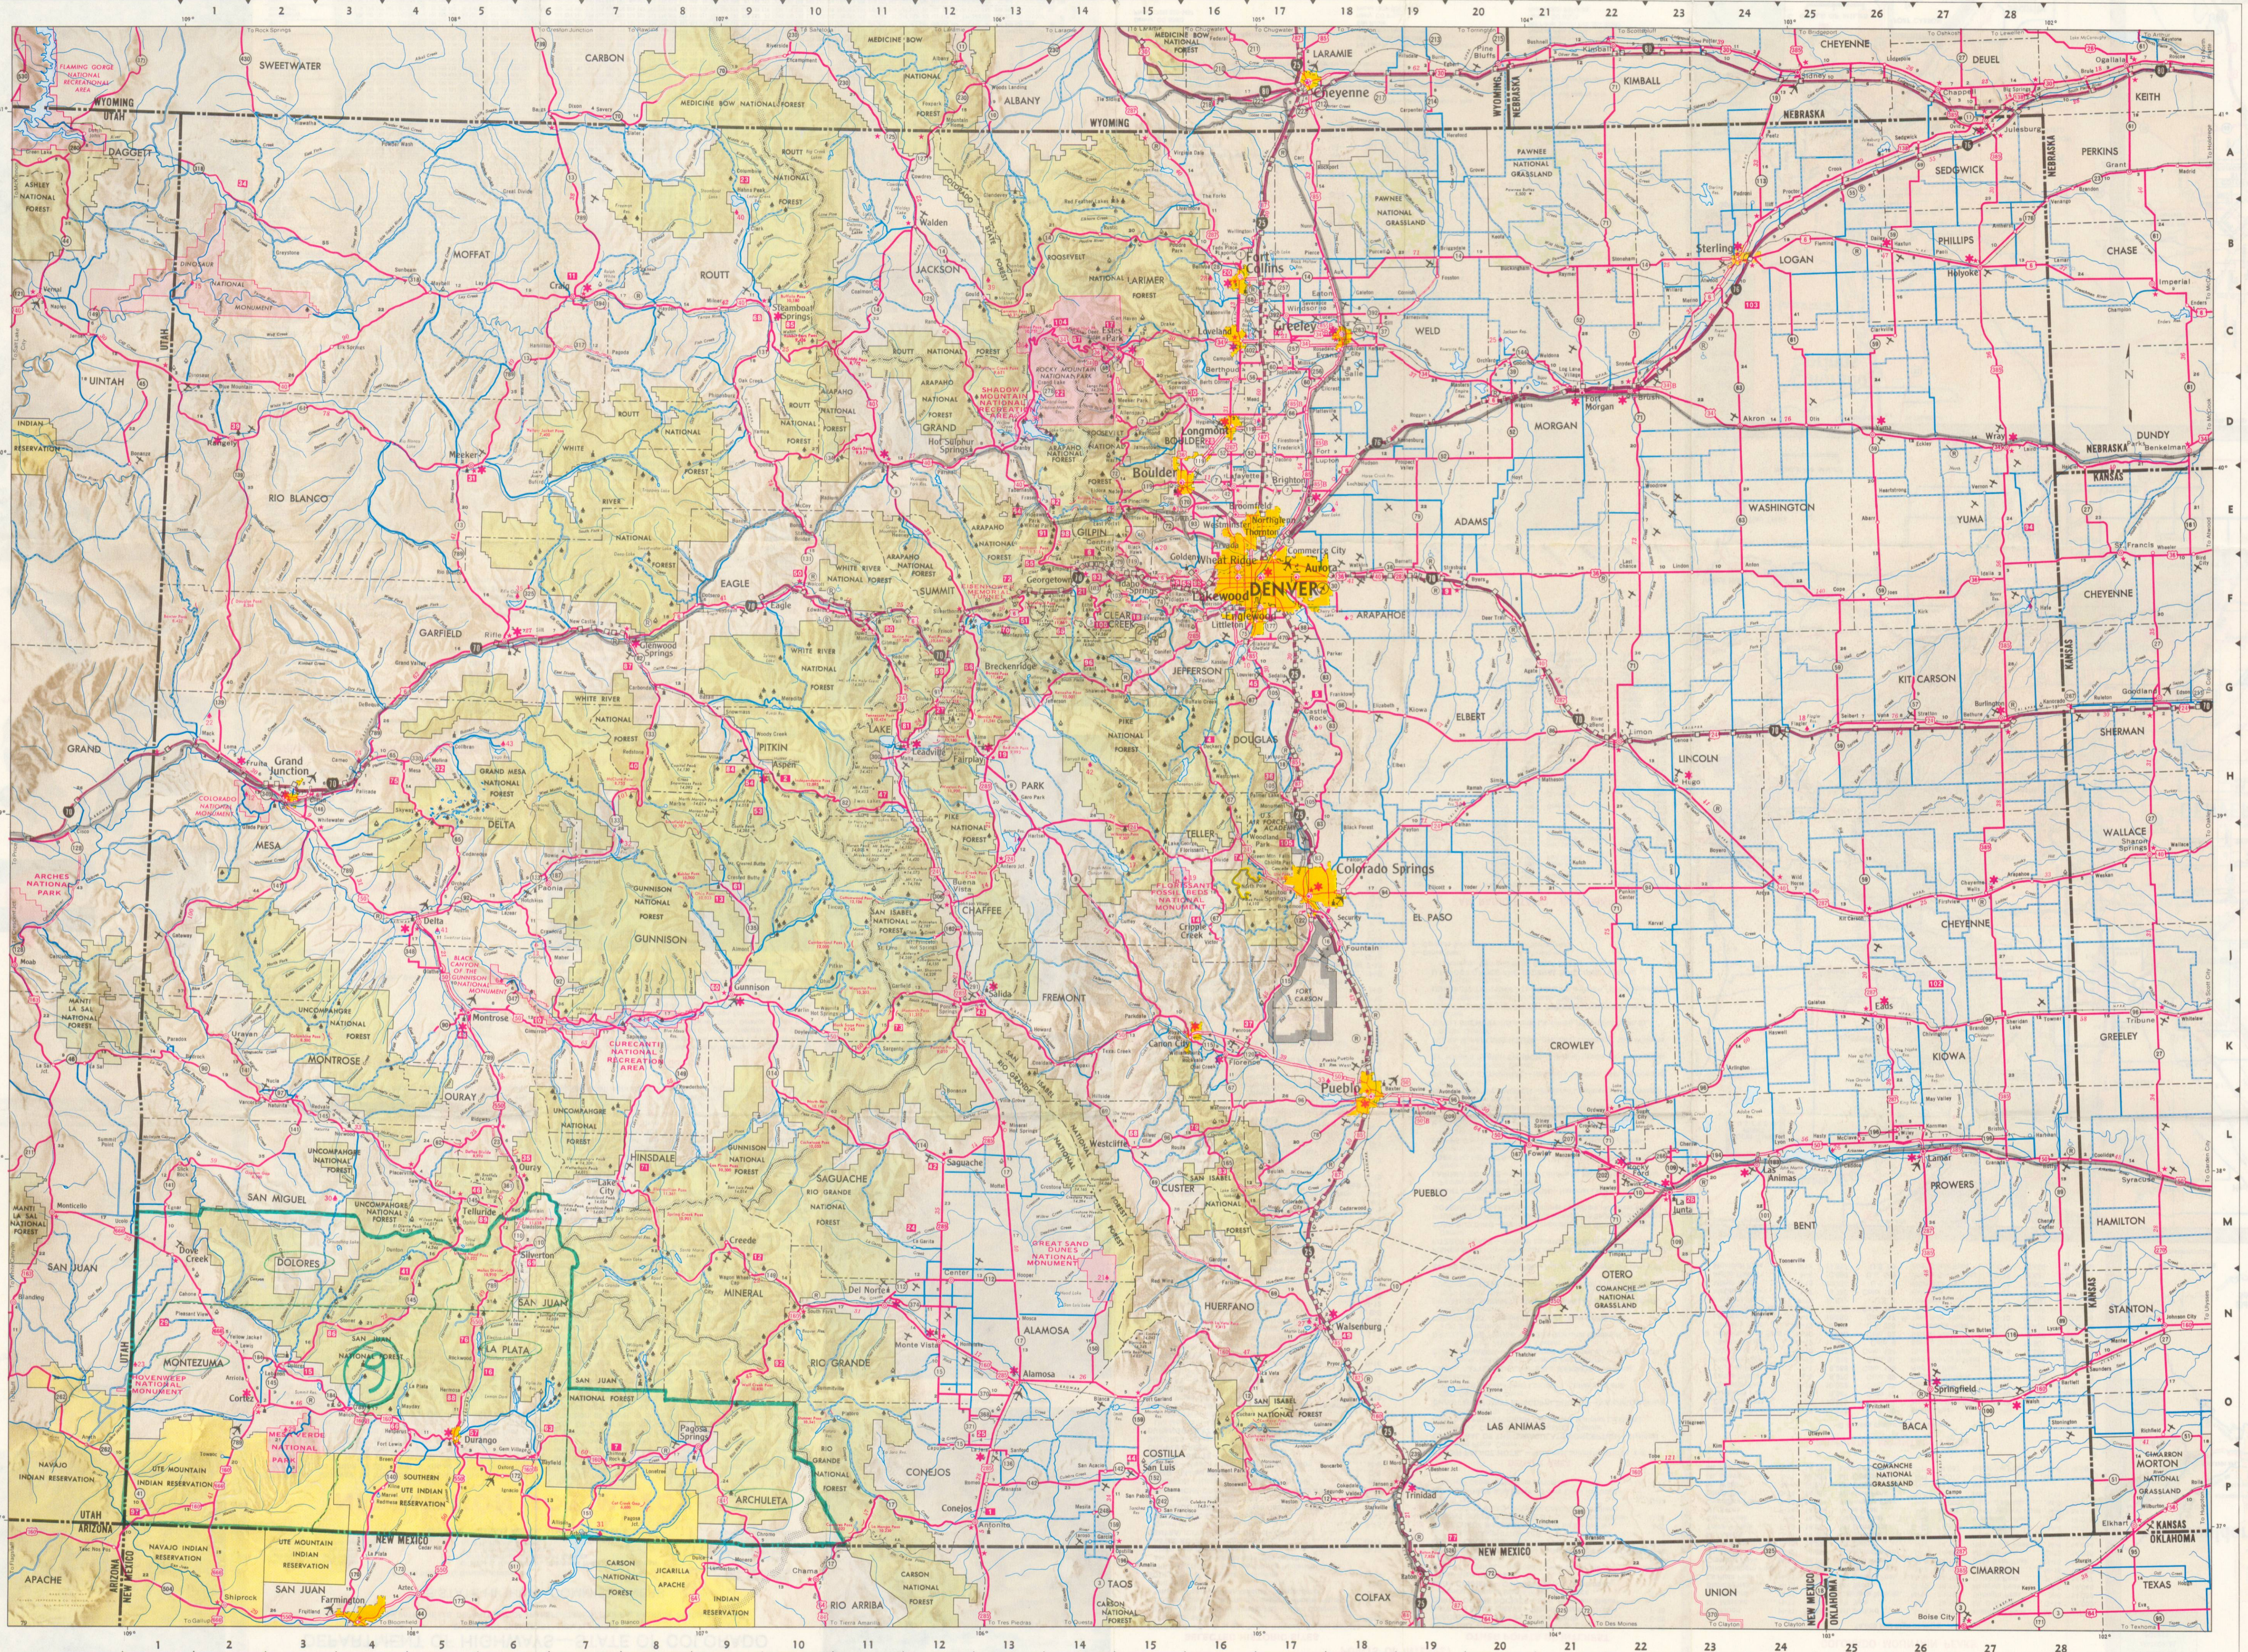

COLORADO INDEX

Table with 3 columns: County Name, Population, and Elevation. Lists all 17 Colorado counties and their respective data.

LEGEND

Legend section containing symbols and descriptions for:
- PRINCIPAL THROUGH HIGHWAYS (various line styles)
- CONNECTING COUNTY ROADS (various line styles)
- ACCESS POINTS (various symbols)
- MILEAGE (various symbols)
- MAP SYMBOLS (various symbols)
- U.S. BUSINESS ROUTES (various symbols)
- NATIONAL PARKS OR MONUMENT (various symbols)
- STATE CAPITAL (various symbols)