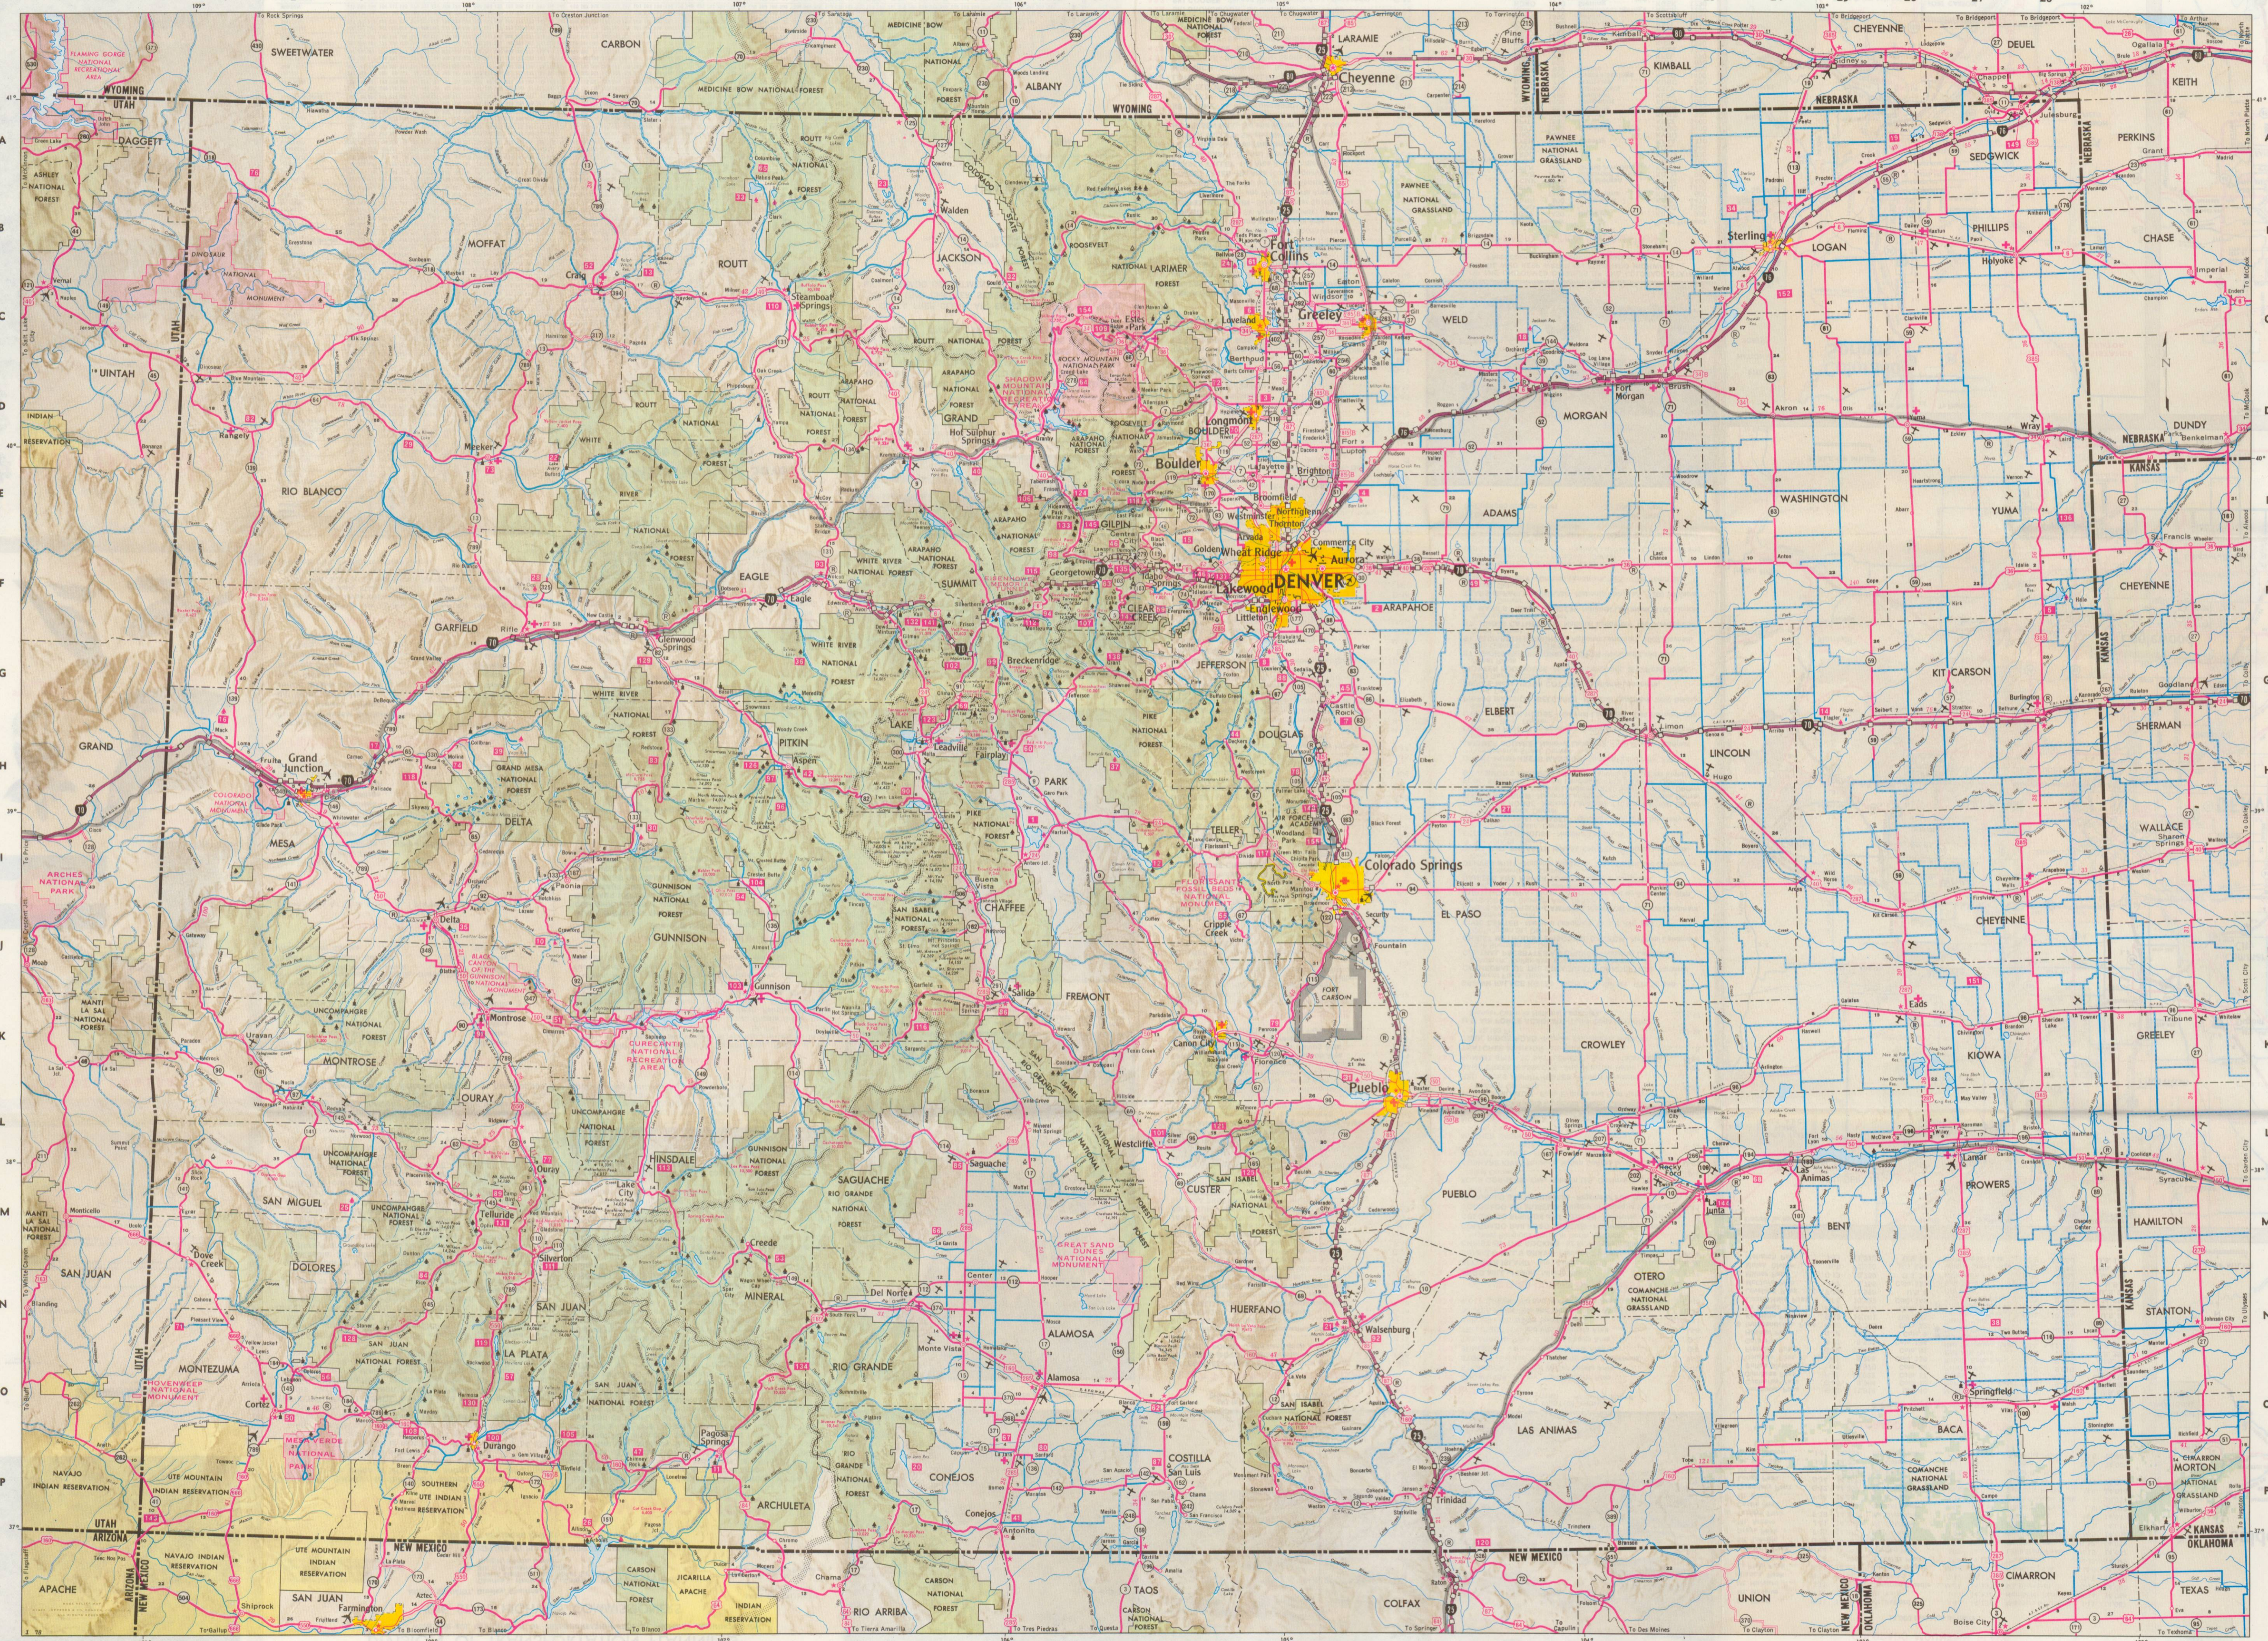

COLORADO INDEX

Table with 2 columns: City Name and Population. Lists major cities in Colorado such as Denver, Colorado Springs, Pueblo, Fort Collins, and Cheyenne with their respective 1970 census populations.

LEGEND section containing symbols for road types (Principal Through Highways, Connecting County Roads, Access Points), map symbols (Interstate and State, Business Loop, etc.), and a scale bar in miles and kilometers.