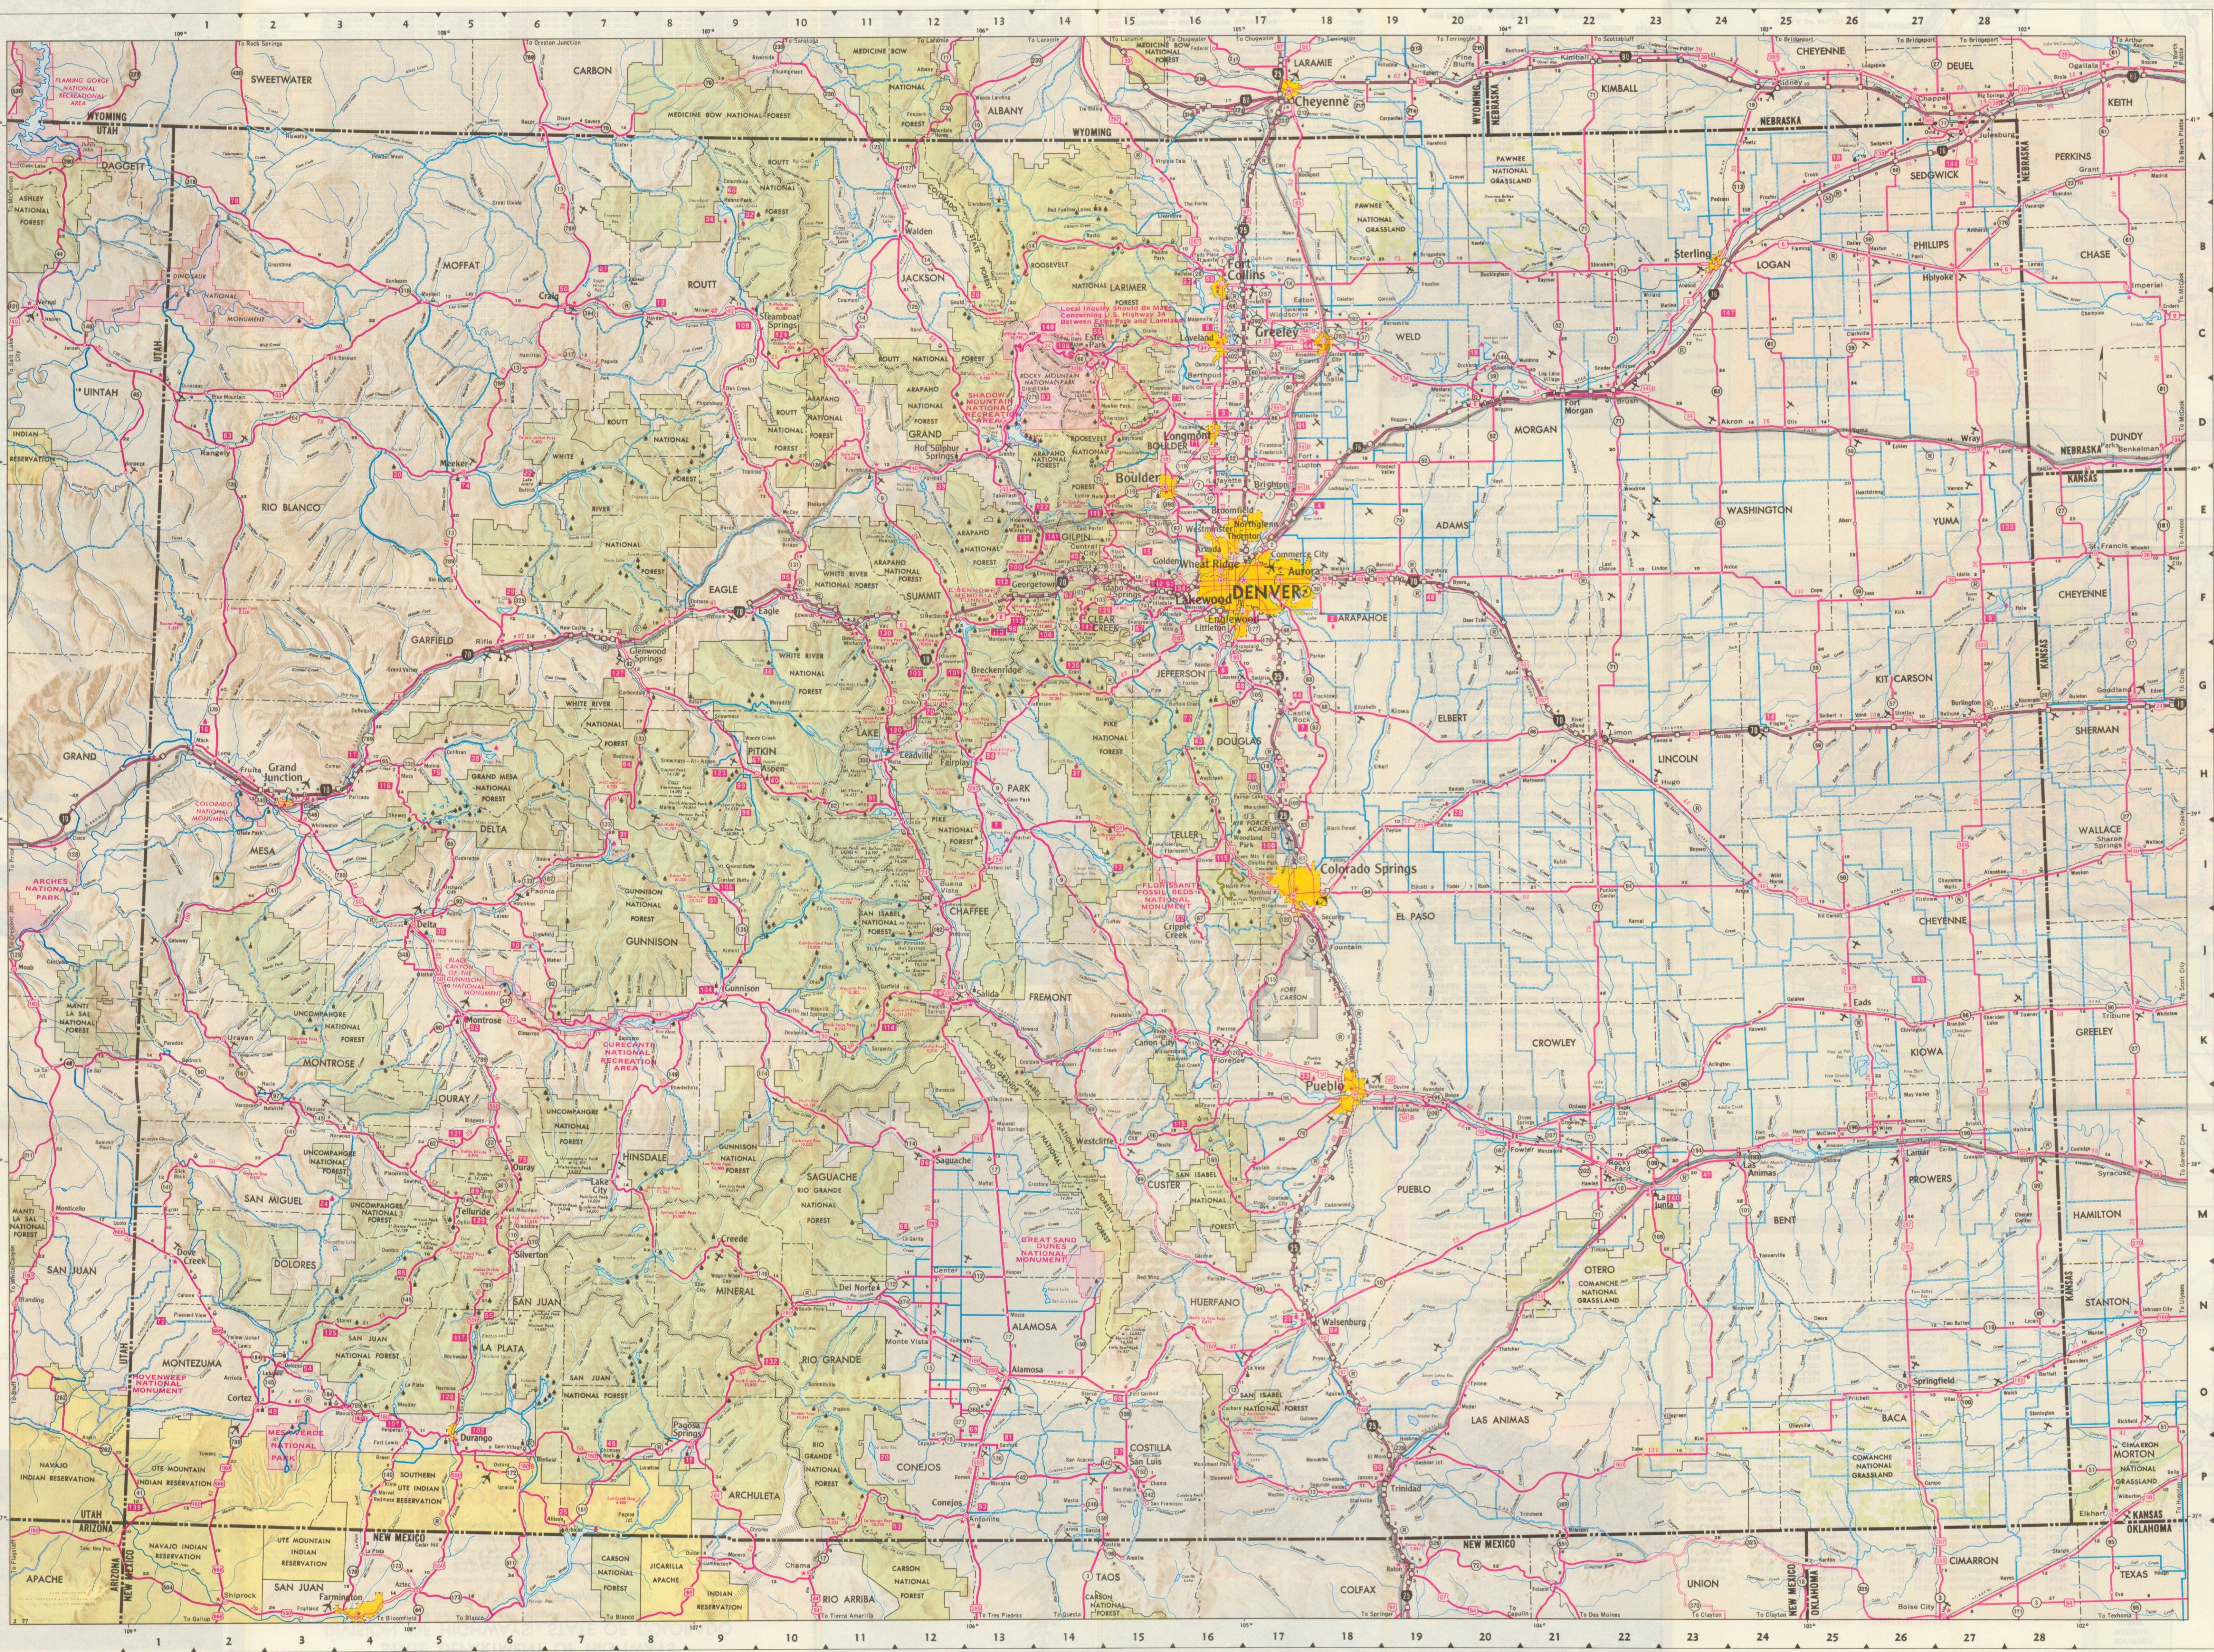

COLORADO INDEX

Population Shown for Incorporated Places

Elevations are shown in feet

Population Information from 1970 Census

Table with 2 columns: County Name and Population. Lists all 17 Colorado counties and their 1970 population figures.

LEGEND

Legend section containing symbols and descriptions for road types (Principal Through Highways, Connecting County Roads), access points, route markers, and population symbols.