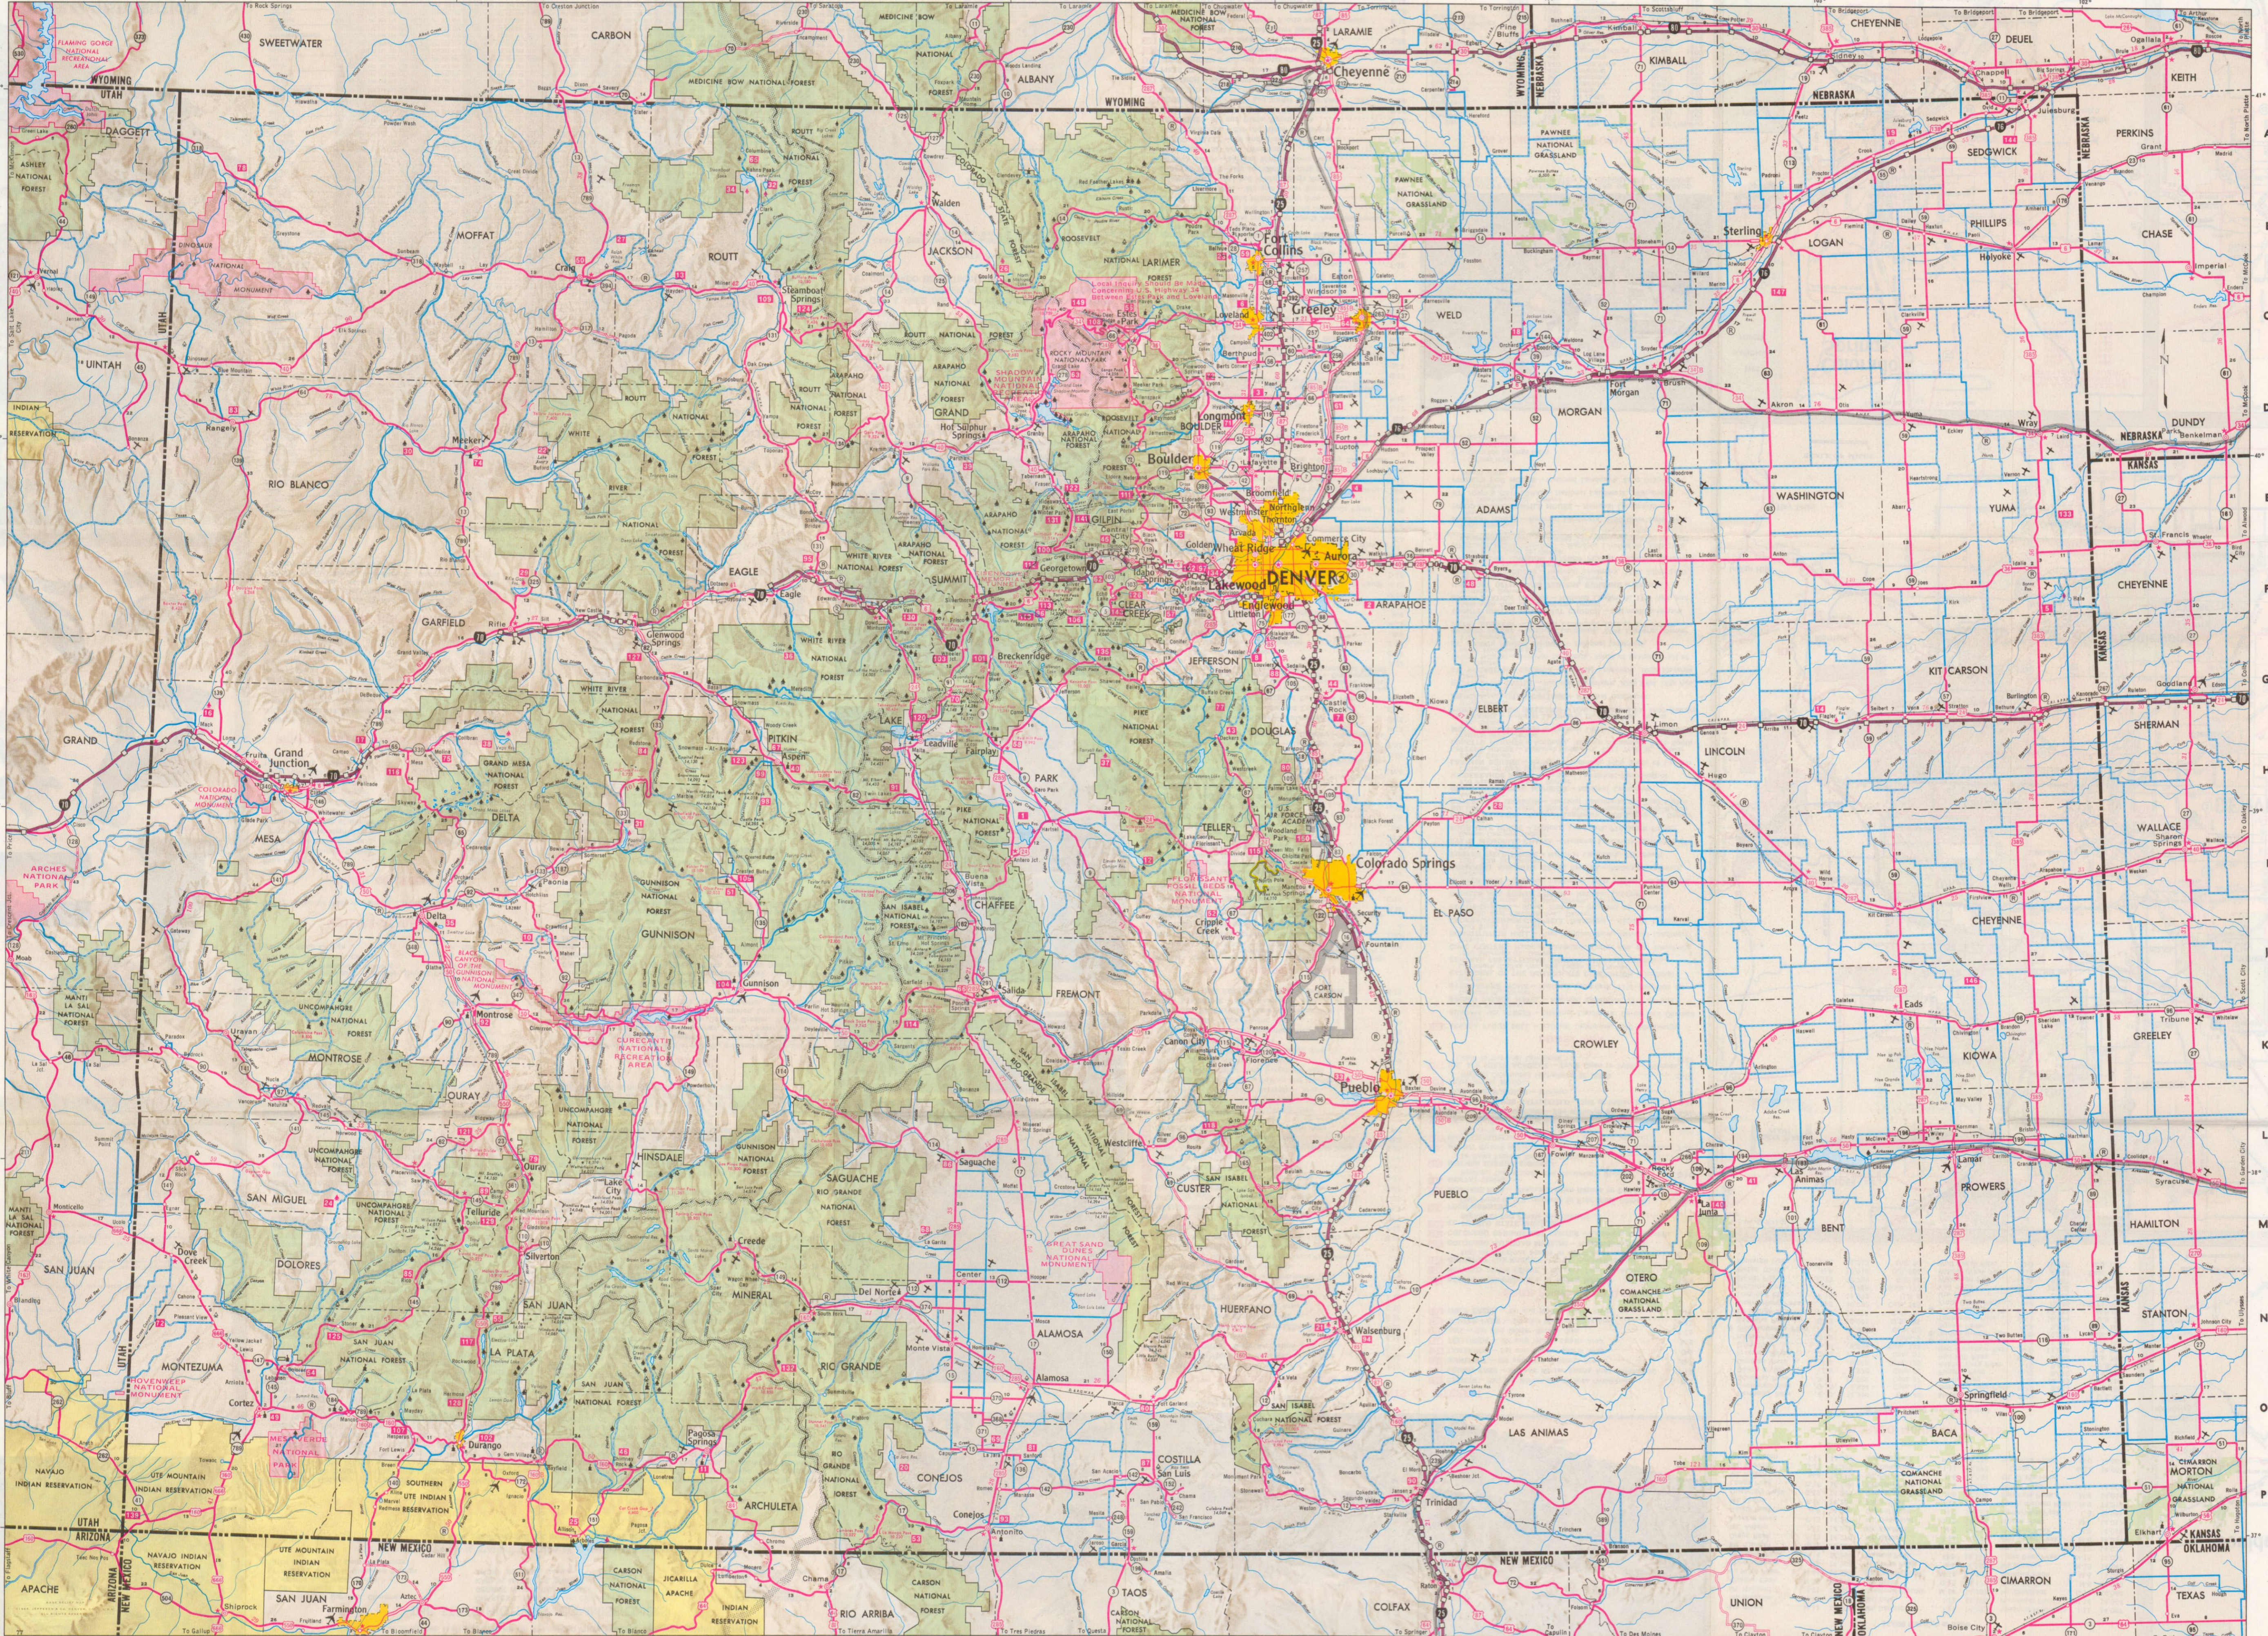

COLORADO INDEX

Population shown for incorporated places. Elevations are shown in red. Colorado's Population 2,207,259 - Denver's Population 514,678. Cities and Towns 1970 Census.

Table with 2 columns: City Name and Population. Lists major cities like Denver, Colorado Springs, Pueblo, and smaller towns with their respective 1970 census populations.

LEGEND

Legend section containing symbols for principal through highways, connecting county roads, access points, route markers, map symbols, and a scale bar in miles and kilometers.

Latitude and longitude coordinates along the top edge of the map, ranging from 100°W to 102°W and 37°N to 41°N.

Latitude and longitude coordinates along the bottom edge of the map, matching the top edge.