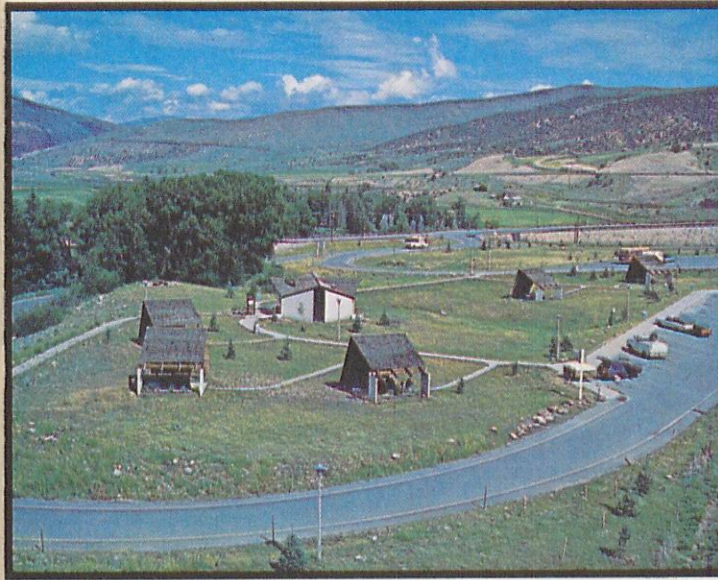

Colorful Colorado

Edwards Rest Area