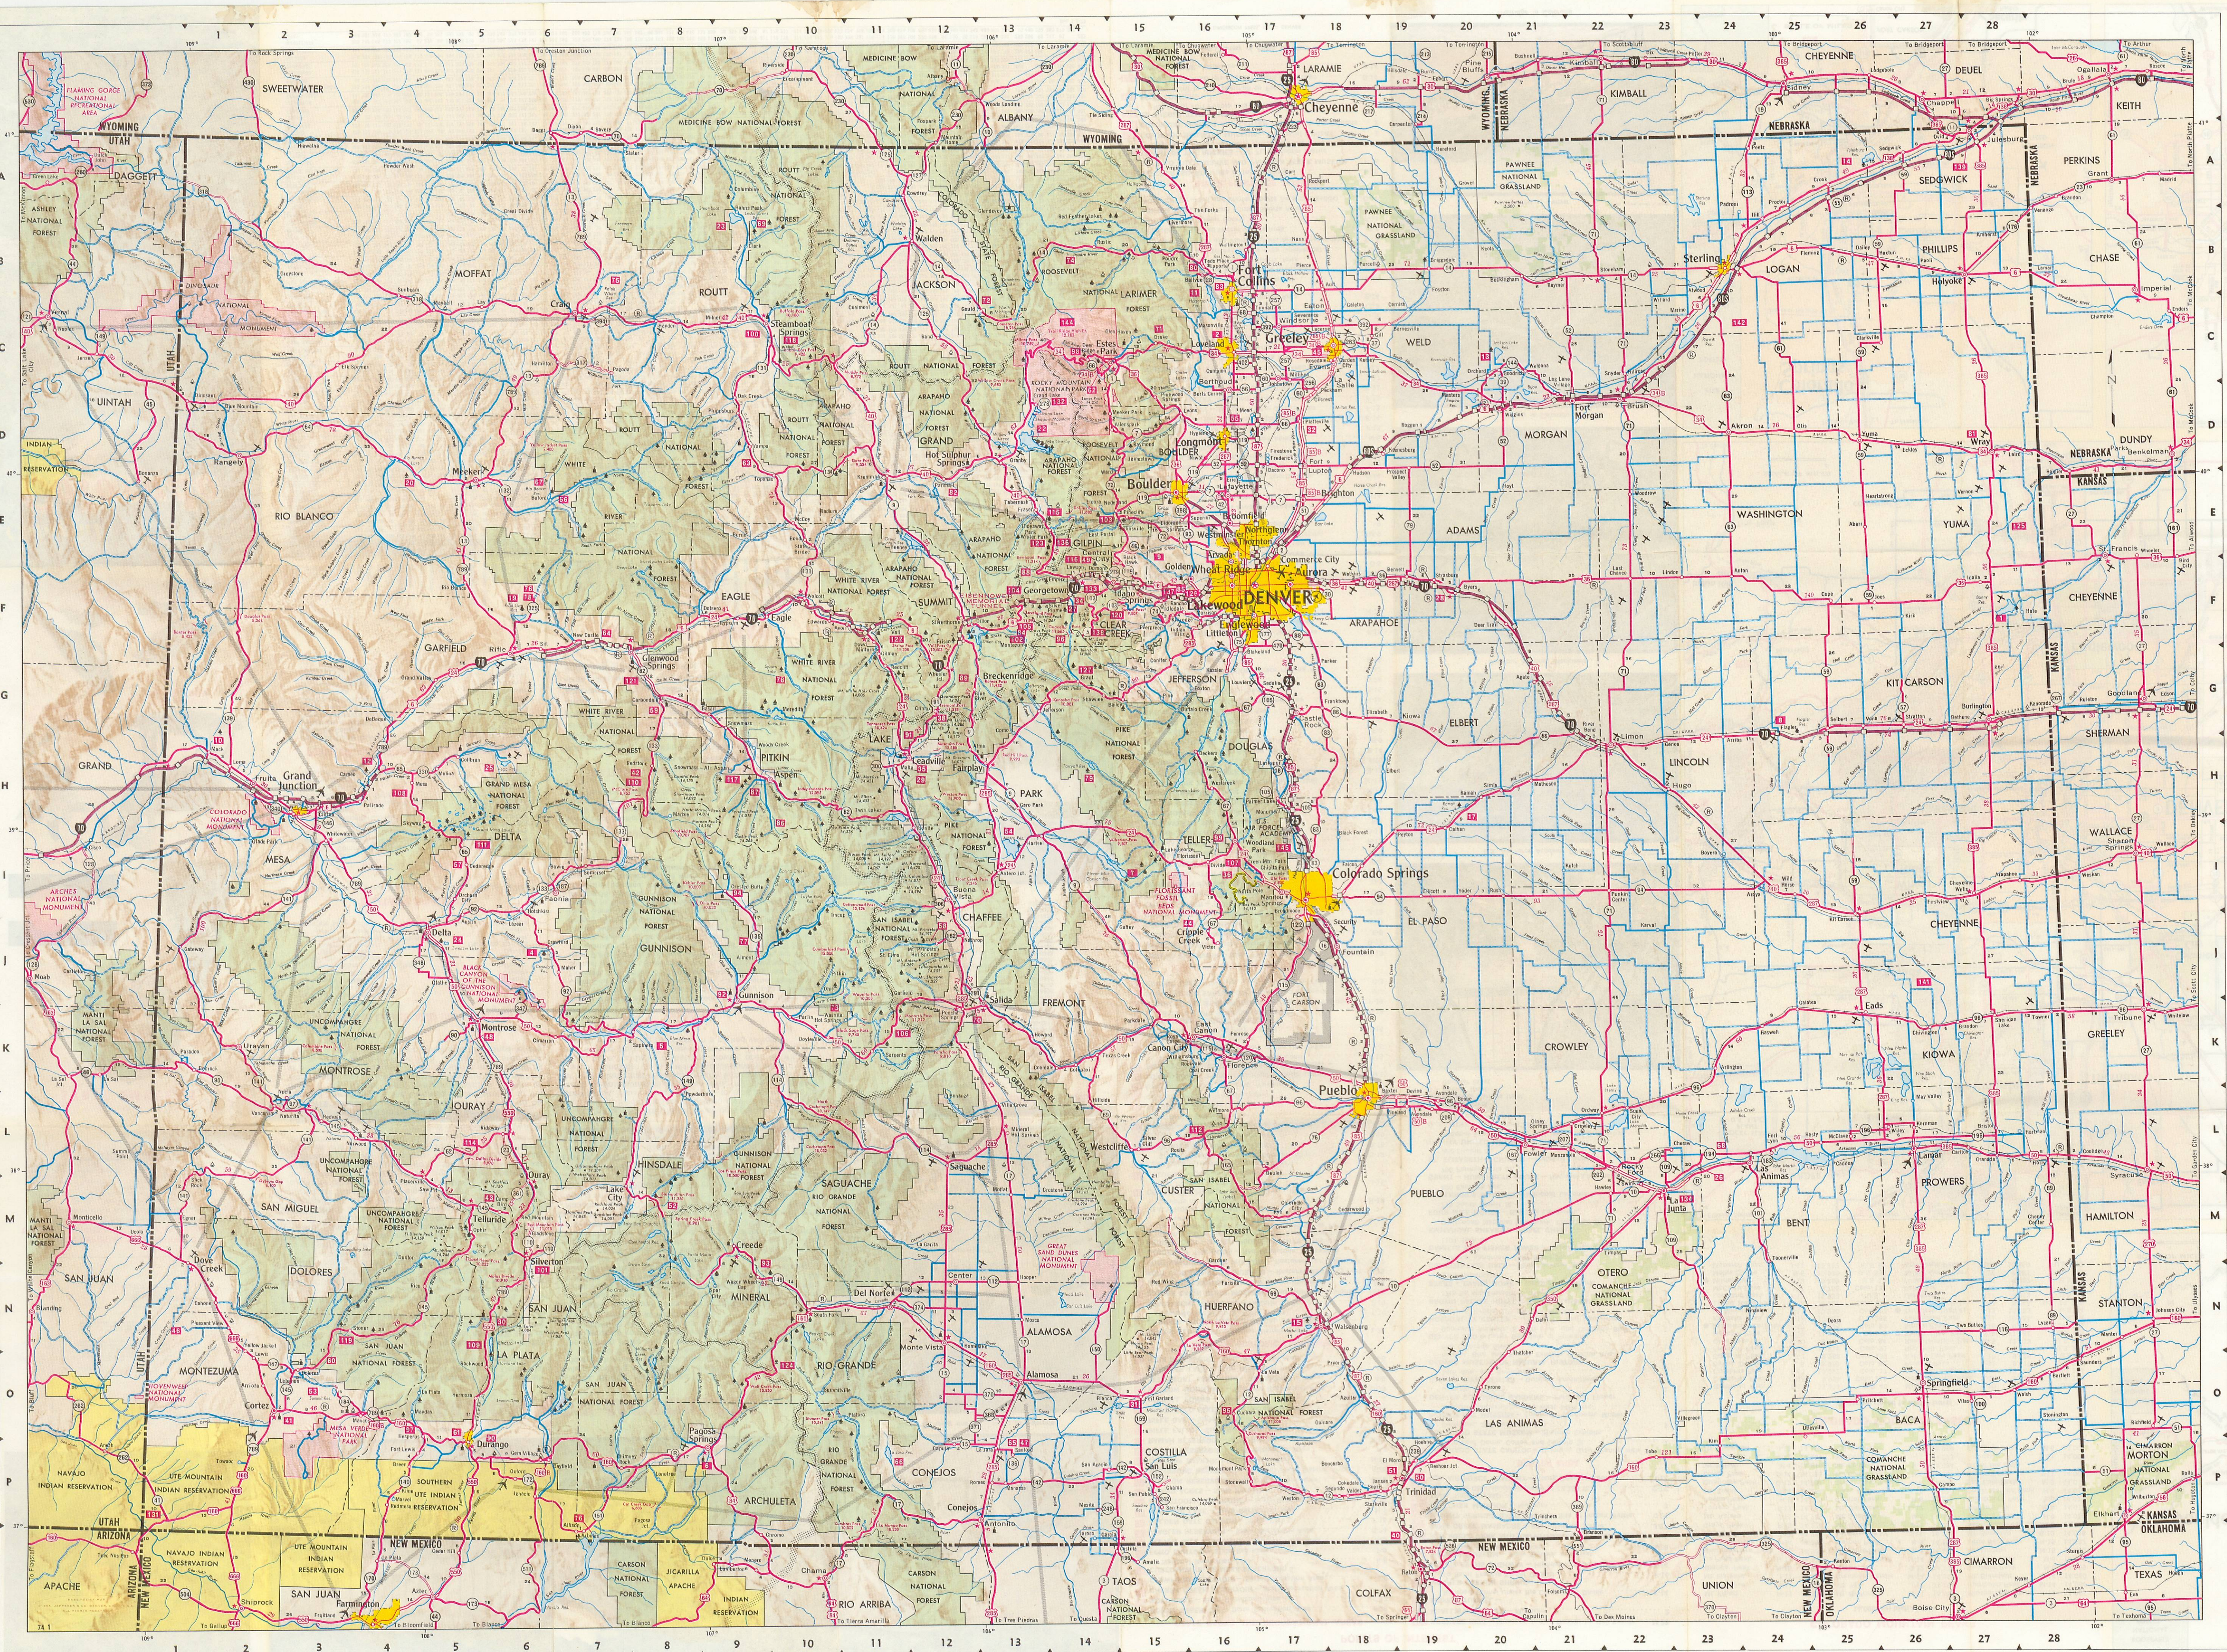

COLORADO INDEX

Population Shown for Incorporated Places

Table with 4 columns: City Name, 1970 Population, 1950 Population, and 1930 Population. Lists major cities and towns across Colorado.

LEGEND section containing symbols for principal through highways, connecting county roads, access points, interchanges, and population symbols. Includes a scale of 1 inch equals 35 miles.

Top horizontal axis with grid numbers 1 through 28.

Bottom horizontal axis with grid numbers 1 through 28.

Vertical axis with grid letters A through P.

Vertical axis with grid letters A through P.