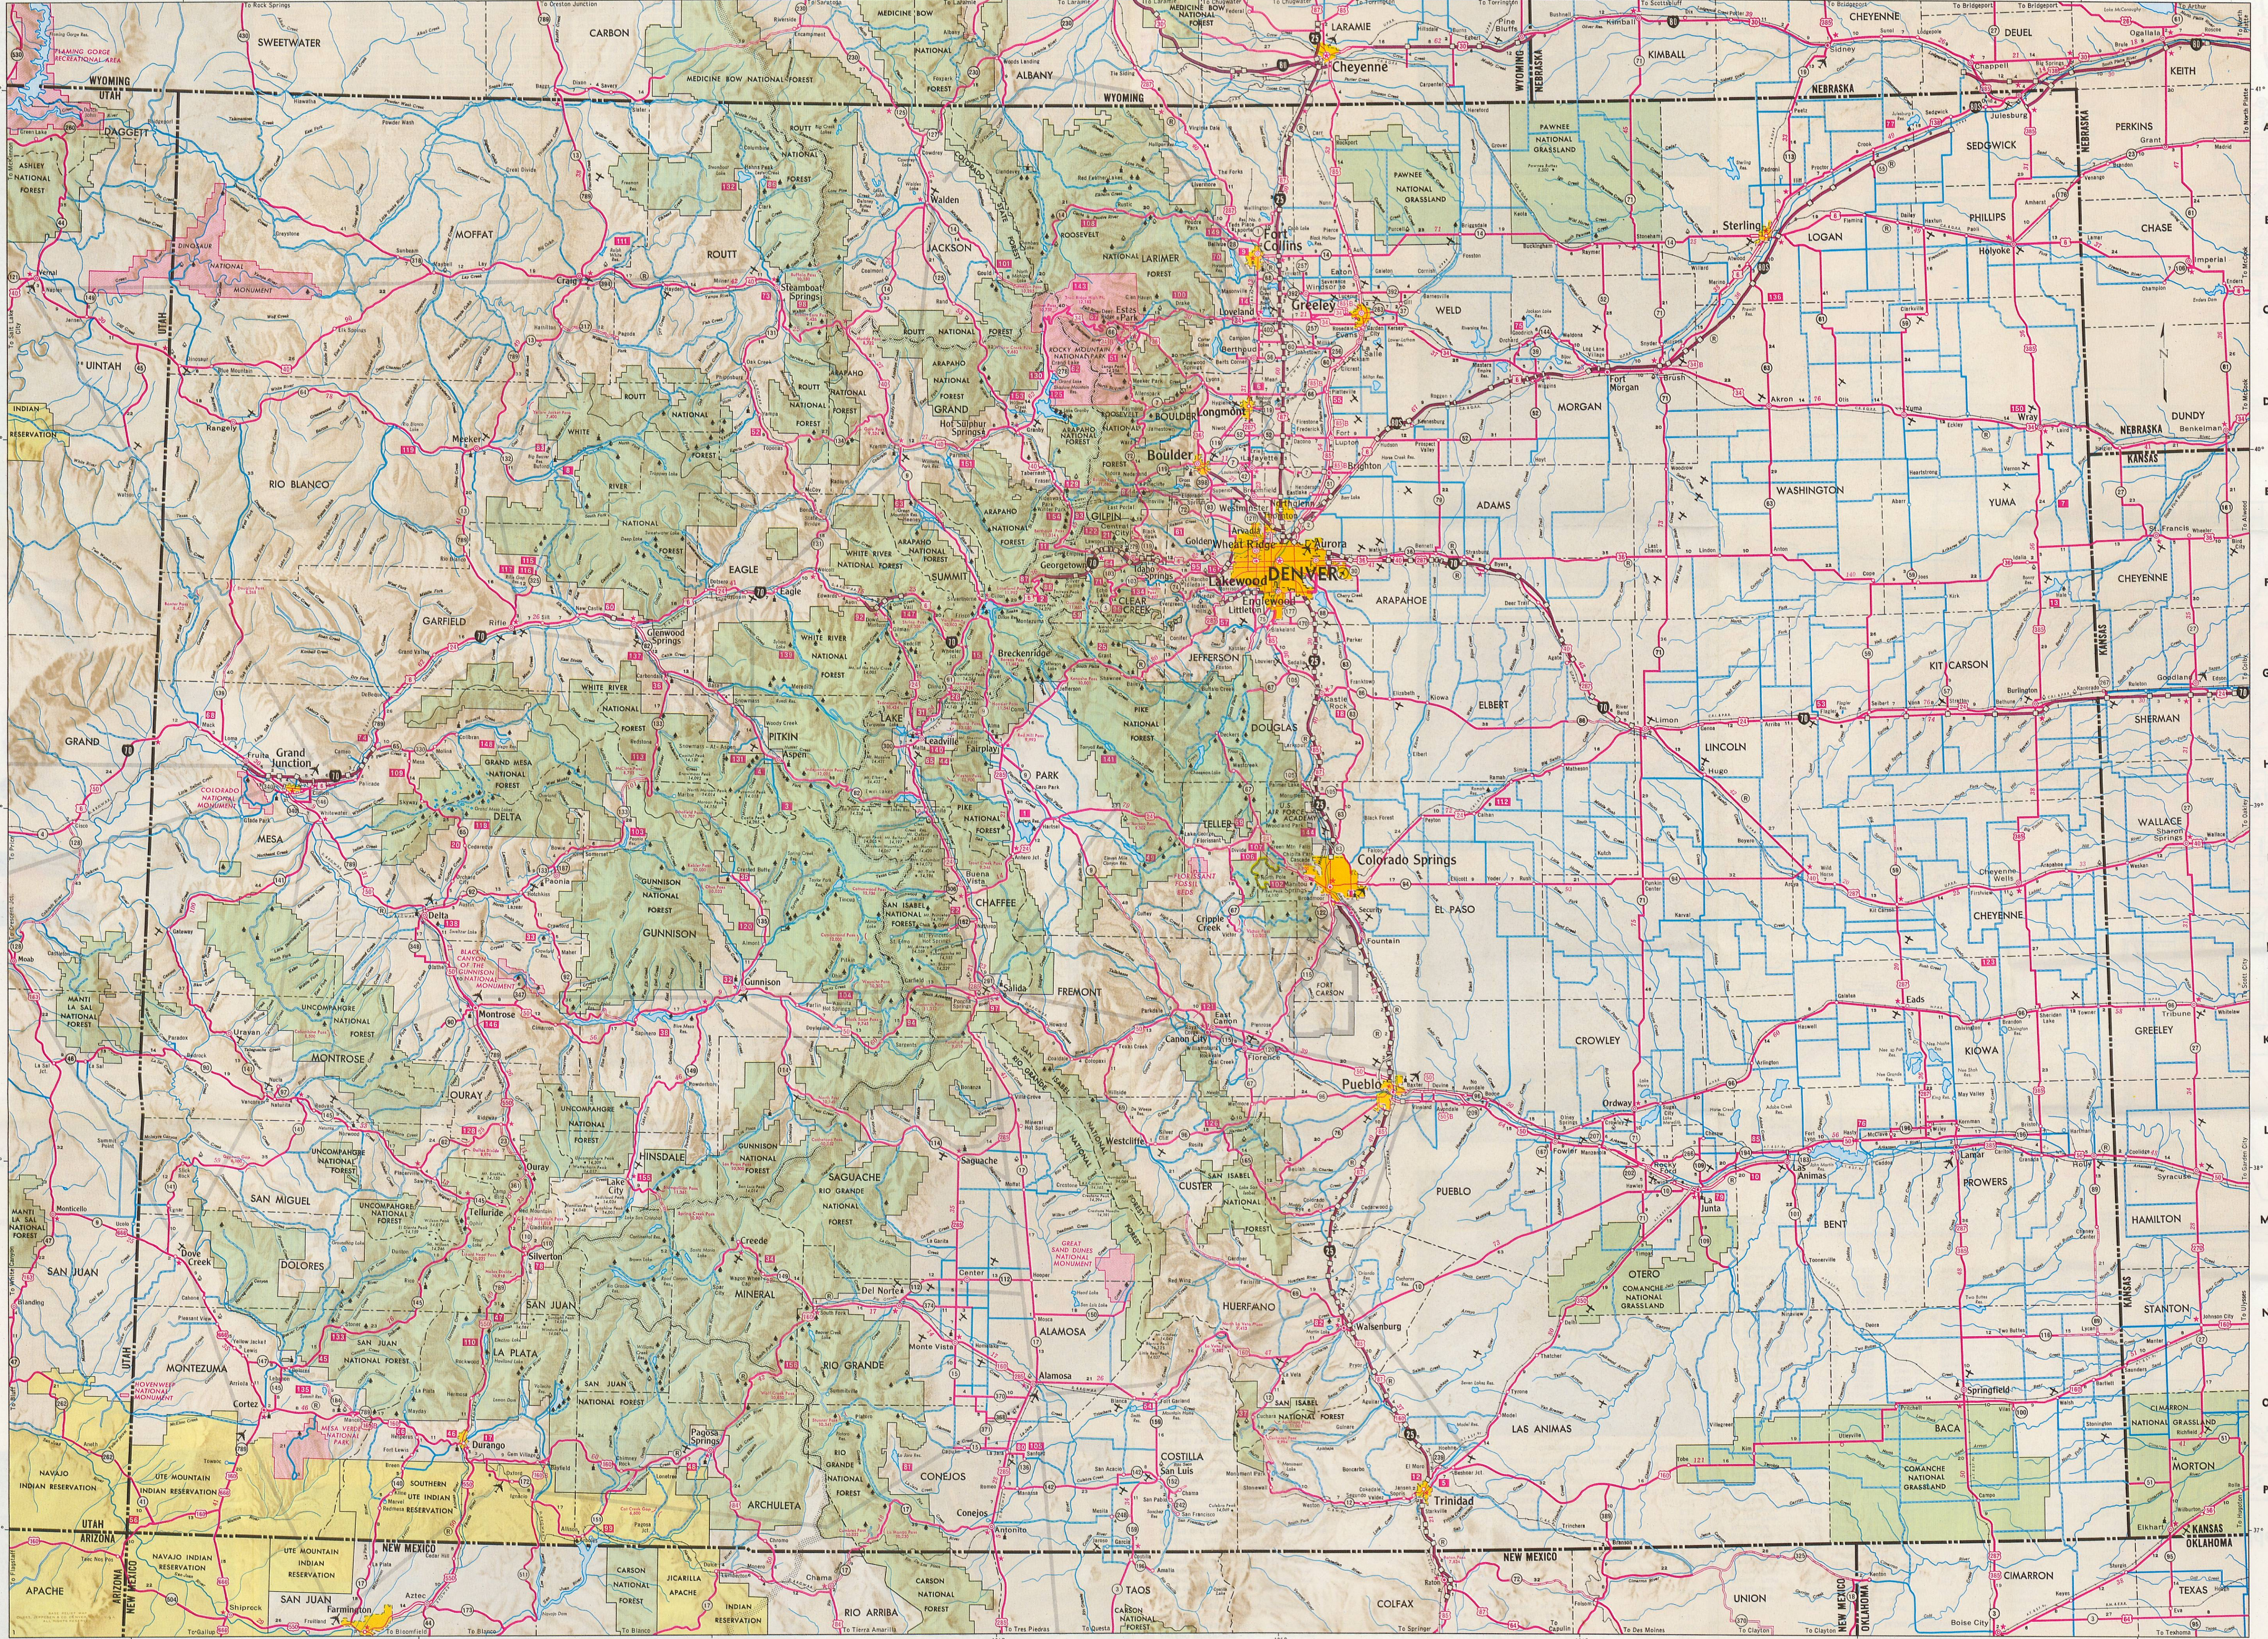

COLORADO INDEX

Table with 2 columns: City Name and Population. Lists major cities like Denver, Colorado Springs, Pueblo, and Fort Collins with their respective 1960 populations.

Table with 2 columns: City Name and Population. Lists smaller cities and towns across Colorado with their 1960 populations. Includes cities like Grand Junction, Montrose, and Durango.

LEGEND section containing symbols and descriptions for road types (e.g., Full Interchange, Partial Interchange), route markers, and points of interest. Includes a scale bar at the bottom right indicating 1 inch equals 15 miles.