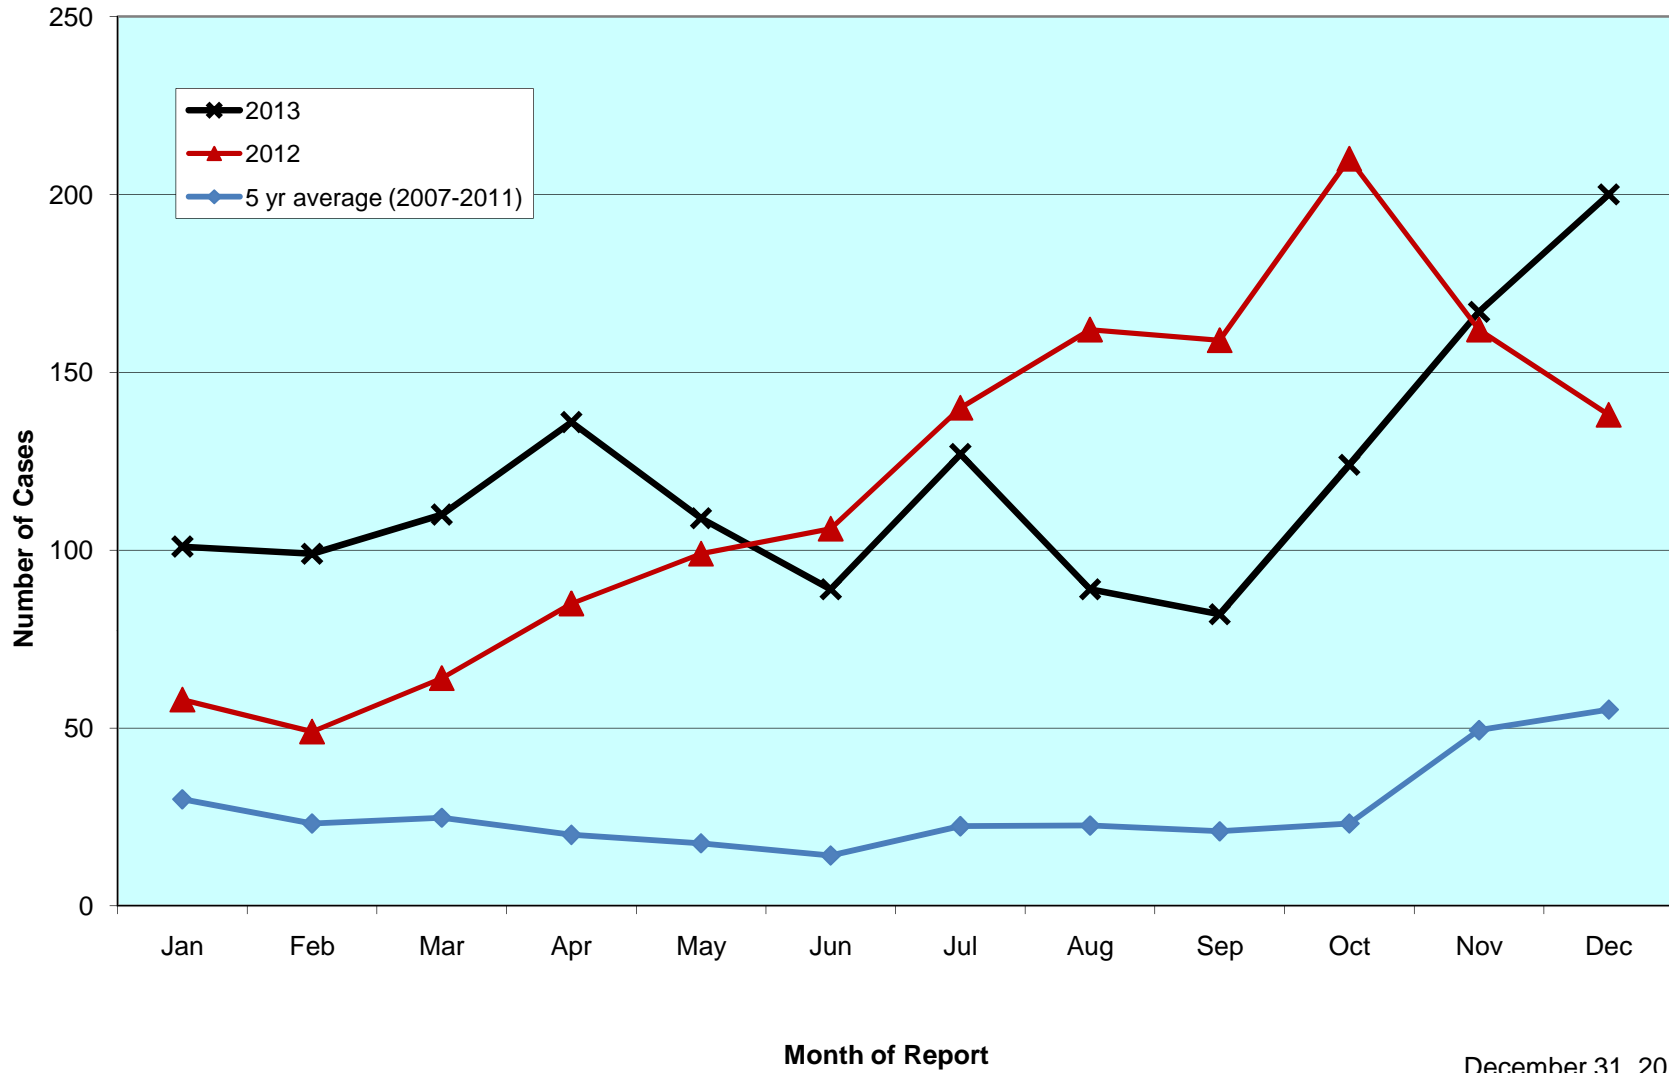

Pertussis Cases by Month of Report, Colorado
Provisional 2013 (year-to-date) vs. 2012 vs. 5-Year Average (2007-2011)

December 31, 2013