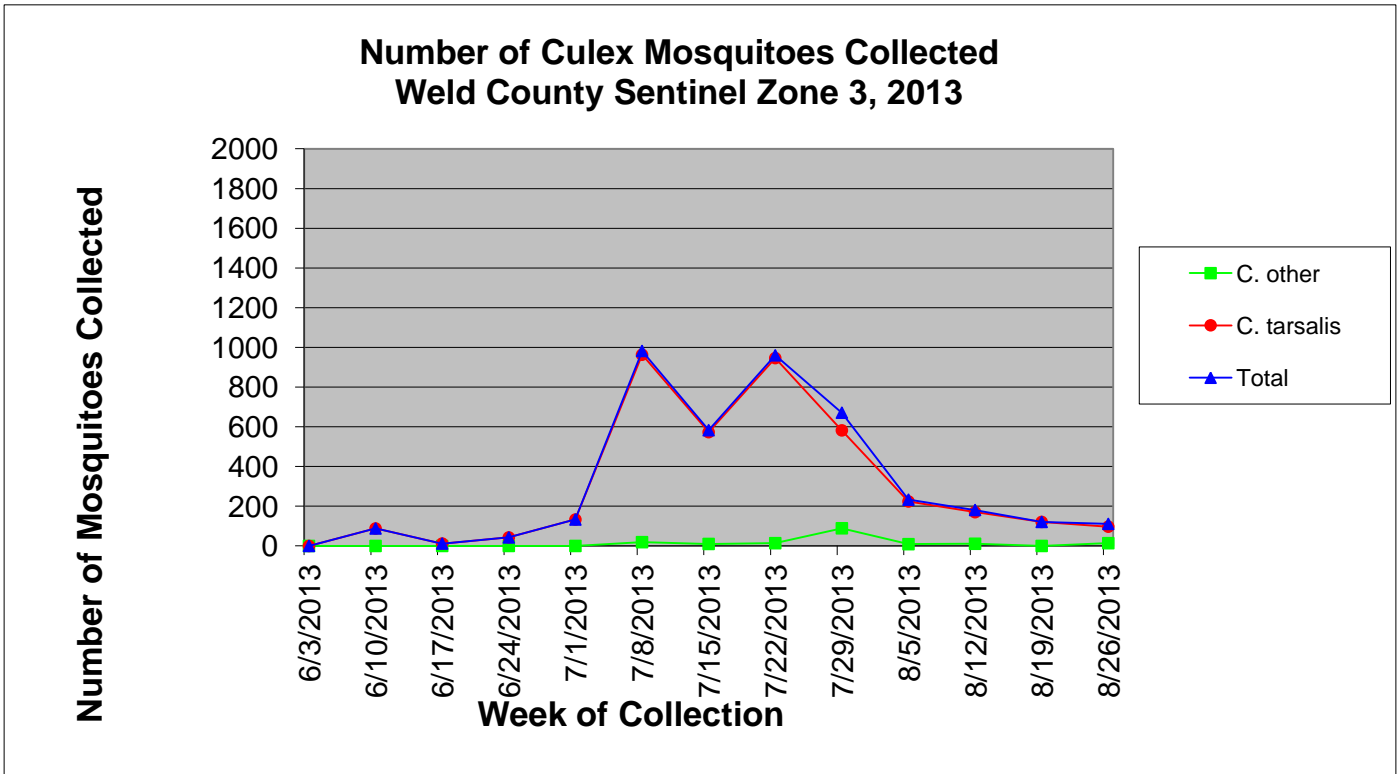

### Weld County Sentinel Zone 3 Statistics by Week of Collection