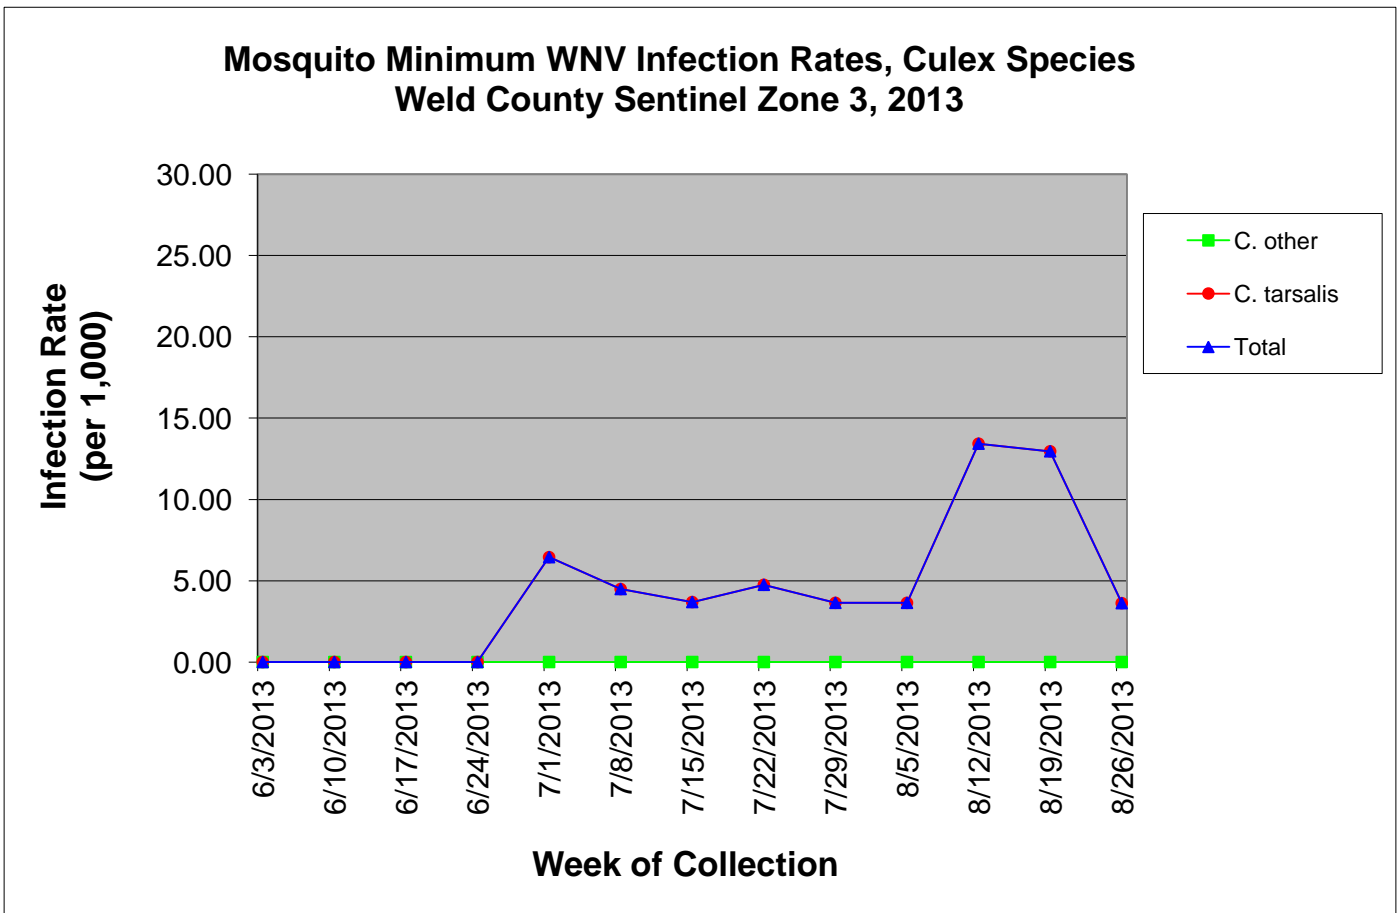

### Weld County Sentinel Zone 3 Statistics by Week of Collection