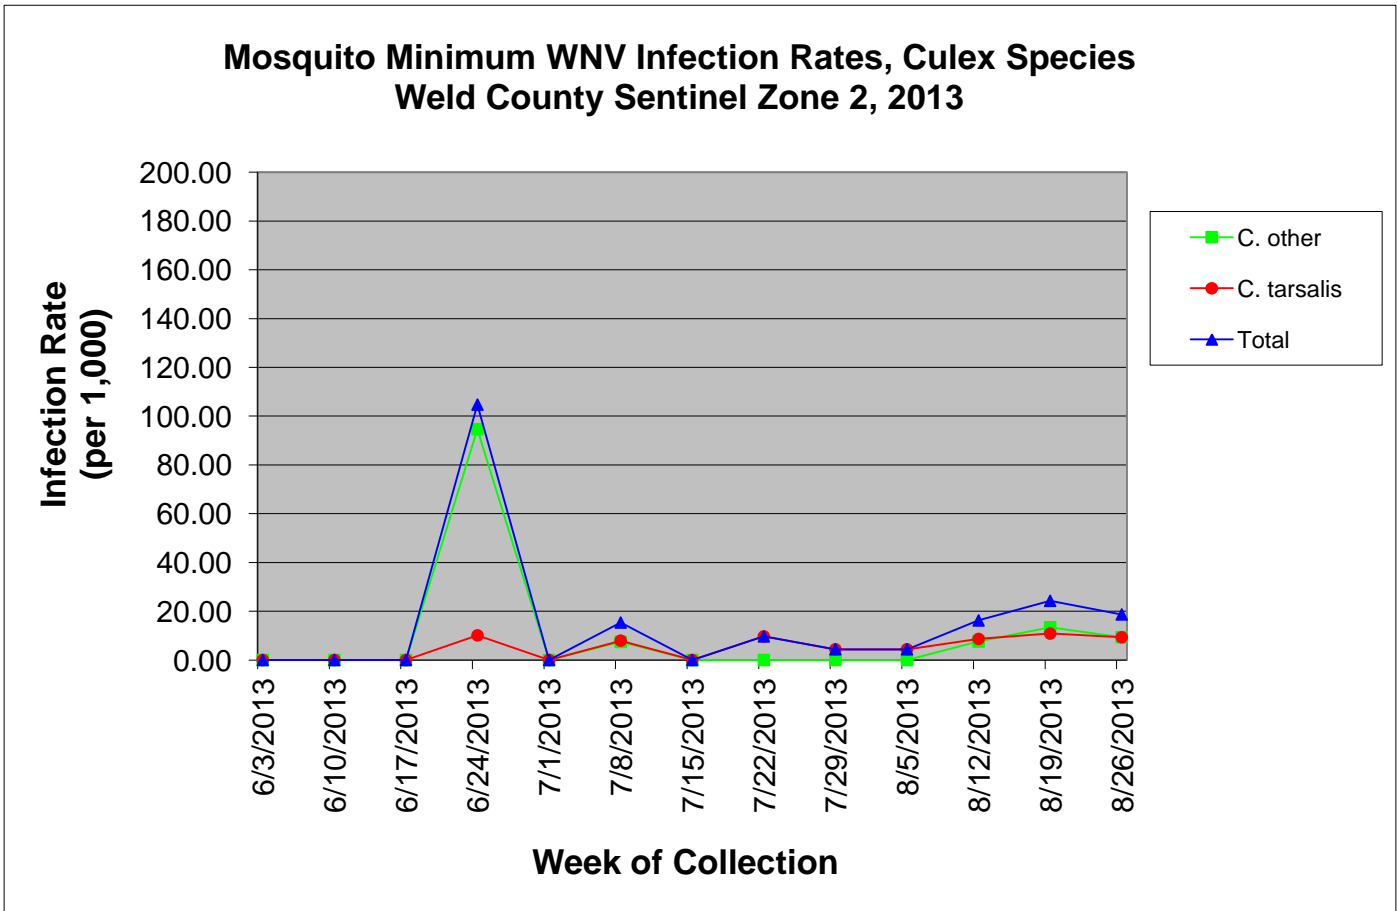

## Weld County Sentinel Zone 2 Statistics by Week of Collection