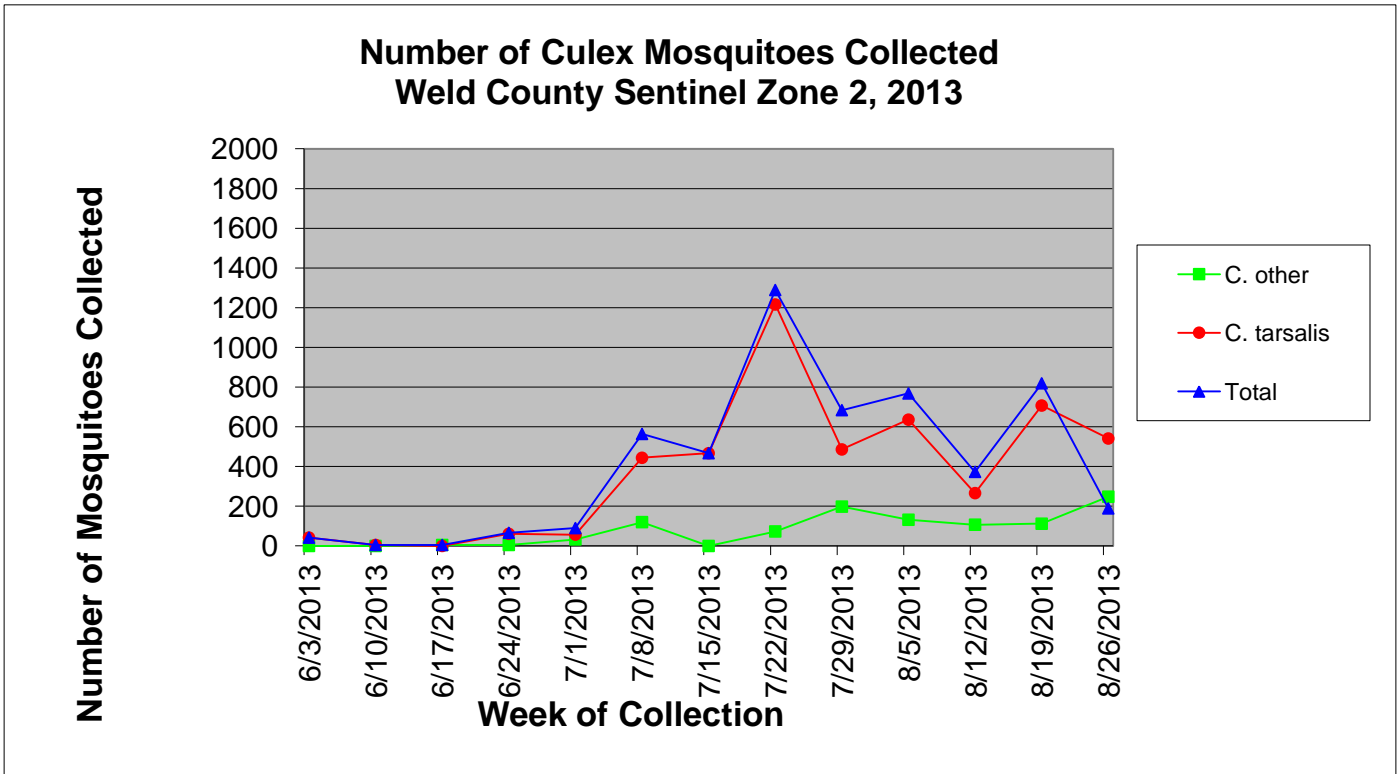

## Weld County Sentinel Zone 2 Statistics by Week of Collection