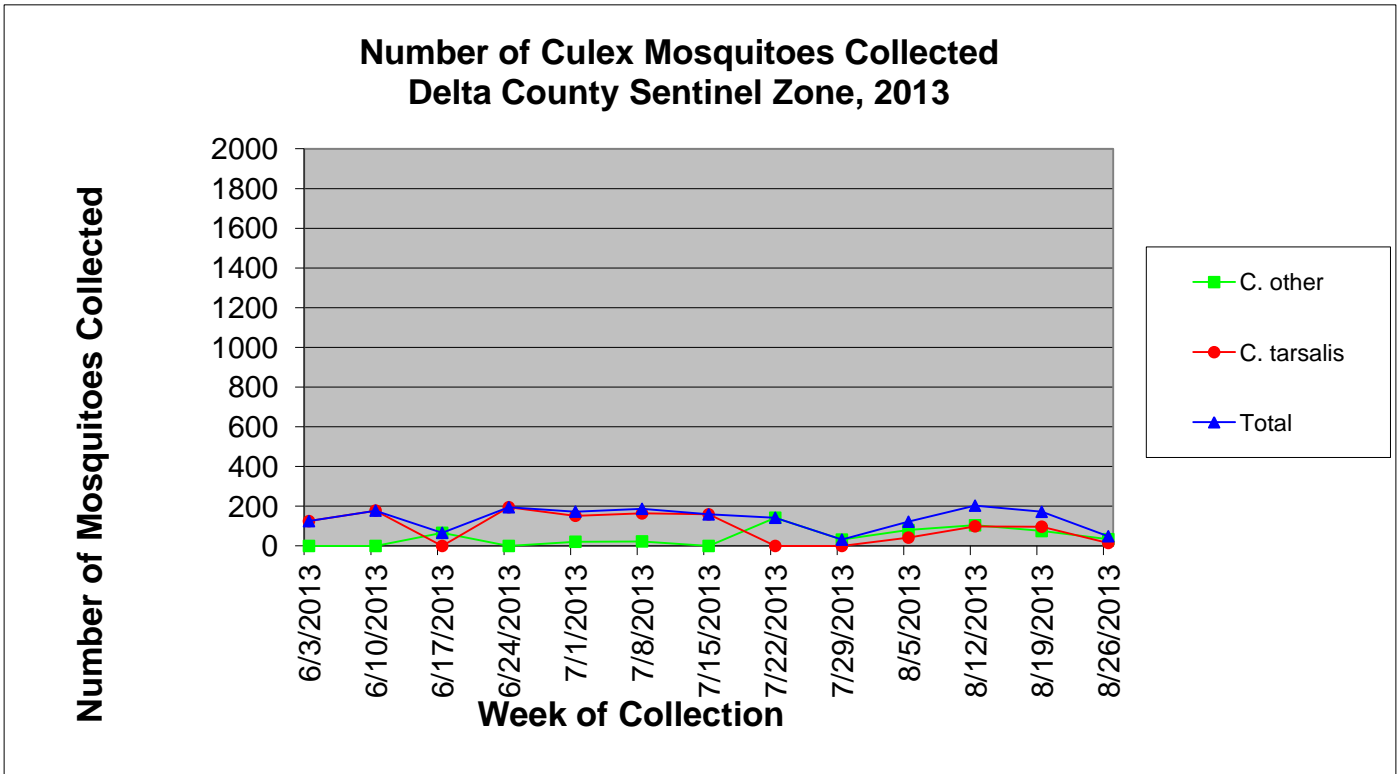

Delta County Sentinel Zone Statistics by Week of Collection

Delta County Sentinel Zone Statistics by Week of Collection