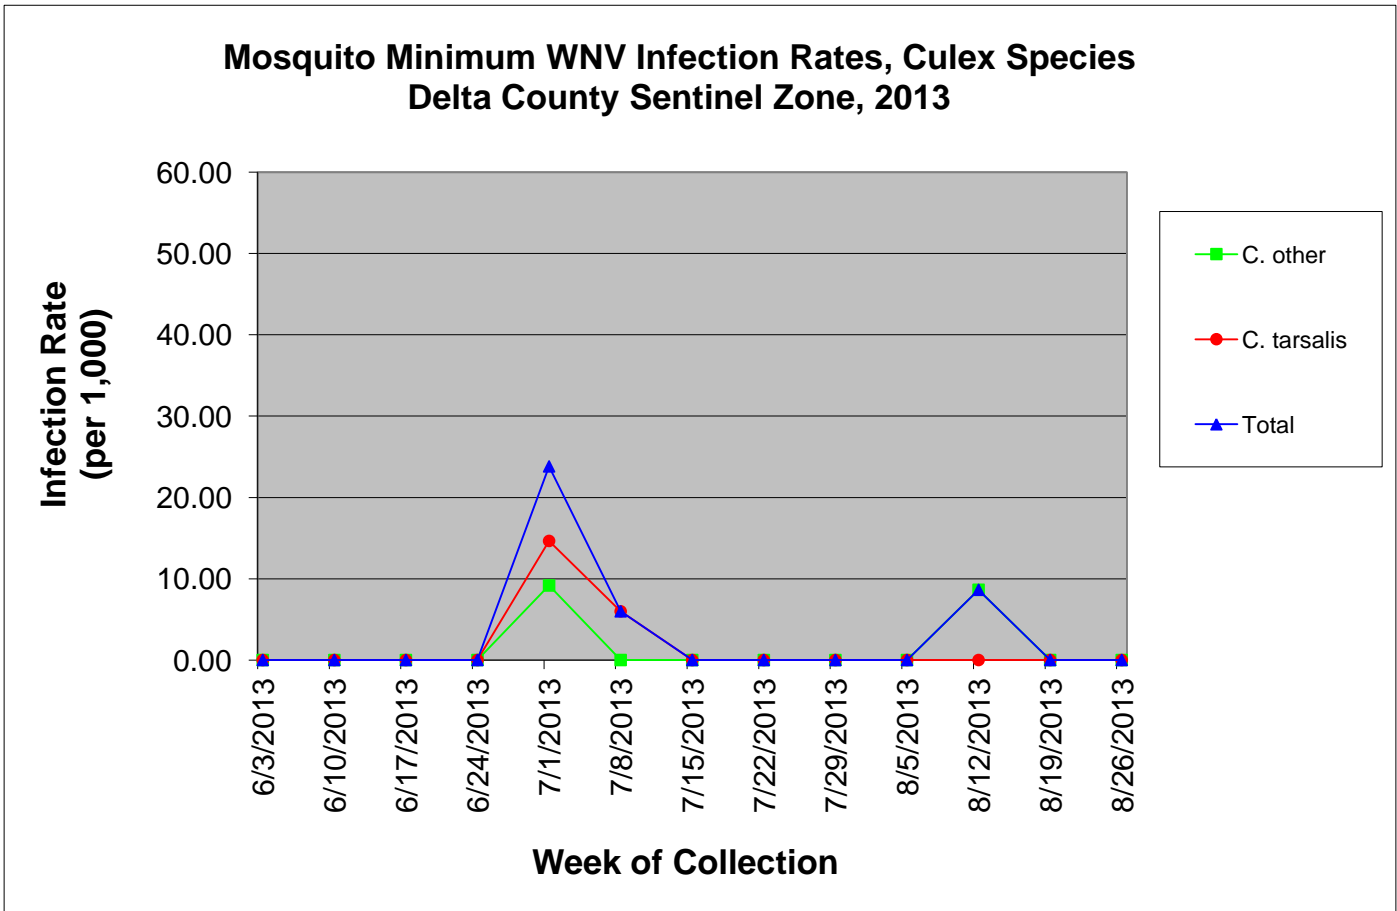

Delta County Sentinel Zone Statistics by Week of Collection

Delta County Sentinel Zone Statistics by Week of Collection