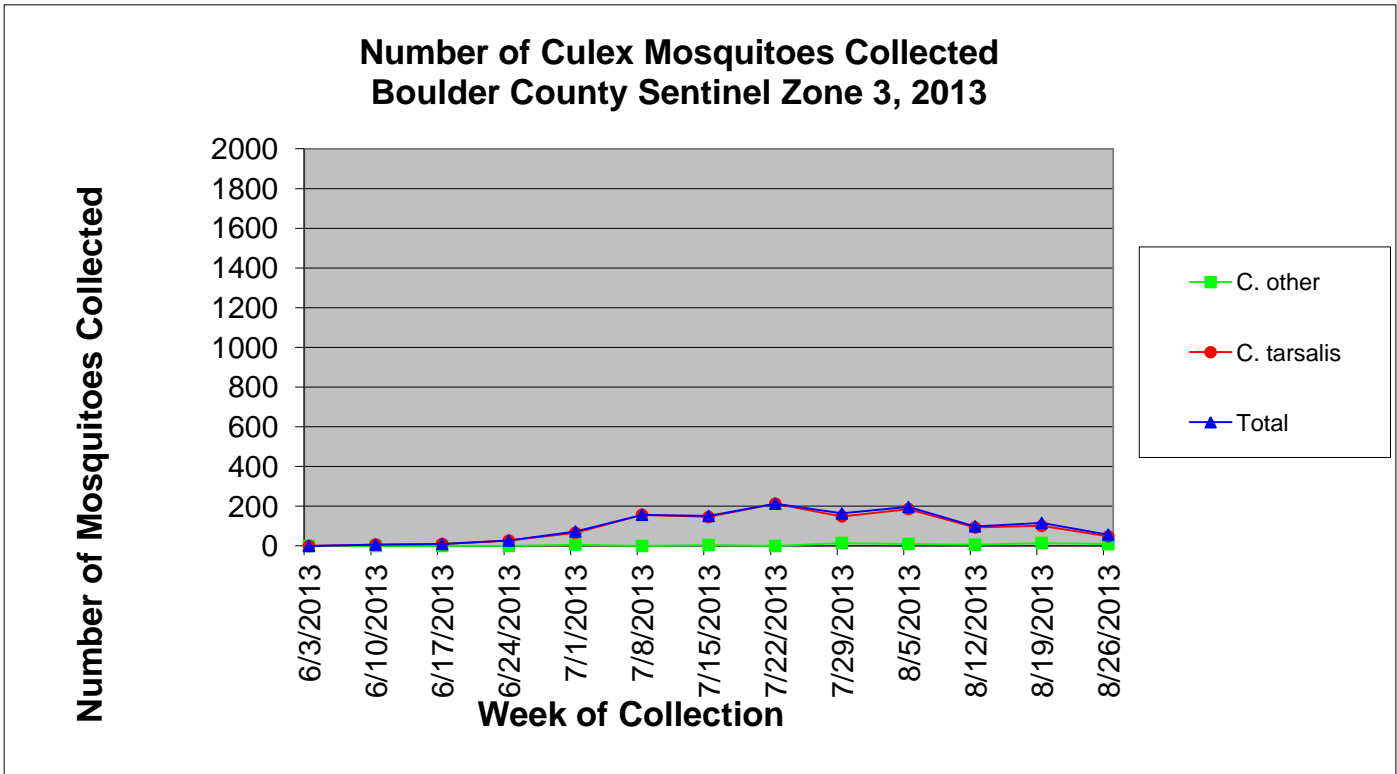

Boulder County Sentinel Zone 3 Statistics by Week of Collection

Boulder County Sentinel Zone 3 Statistics by Week of Collection