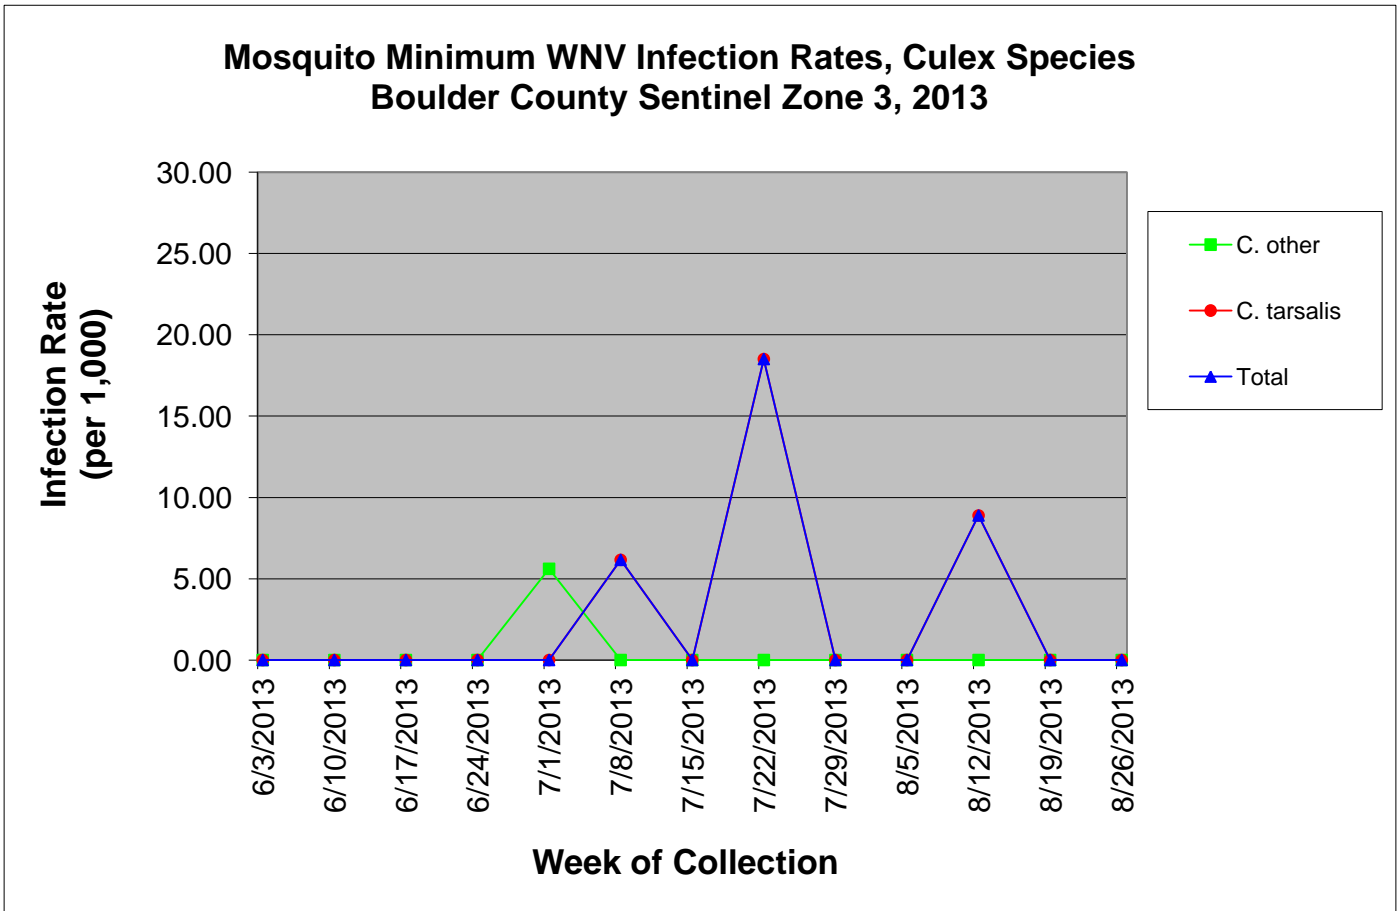

Boulder County Sentinel Zone 3 Statistics by Week of Collection

Boulder County Sentinel Zone 3 Statistics by Week of Collection