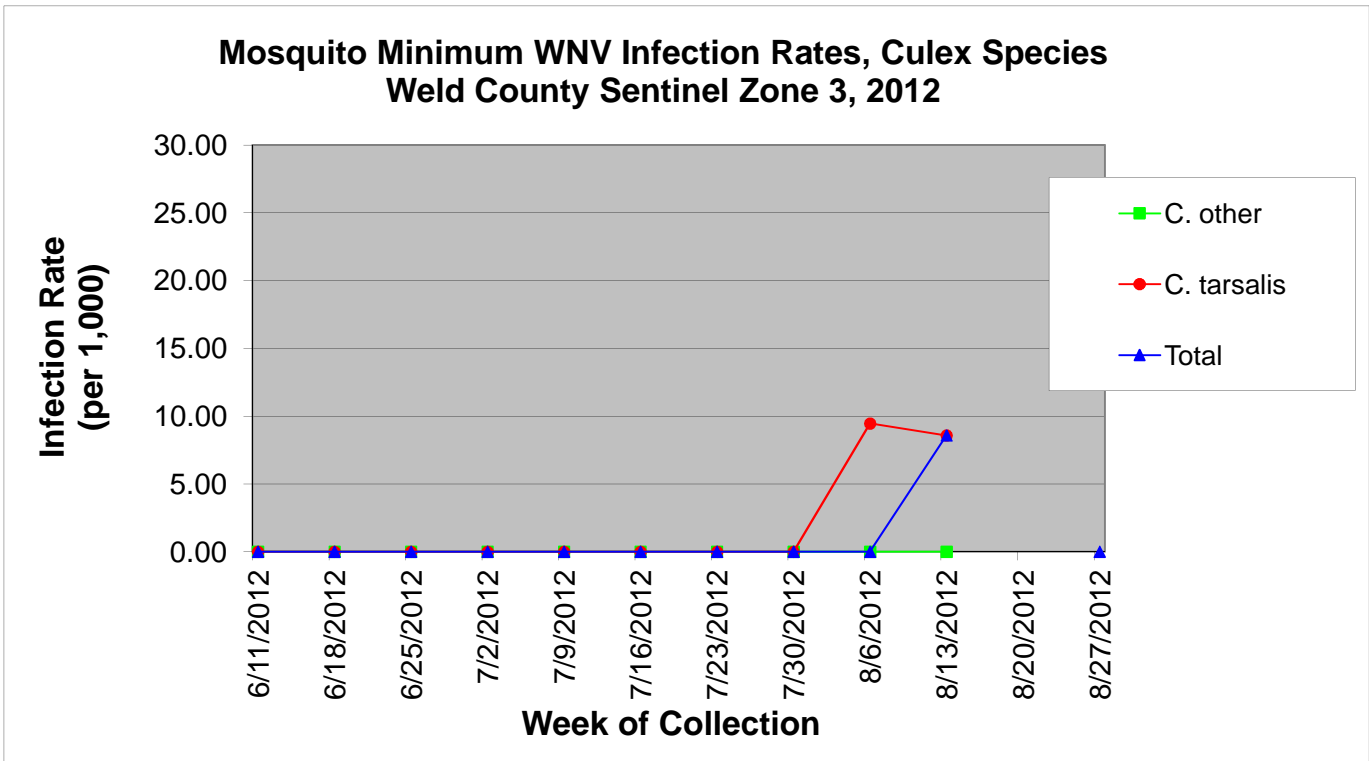

Weld County Sentinel Zone 3 Statistics by Week of Collection

Colorado Department
of Public Health
and Environment

Weld County Sentinel Zone 3 Statistics by Week of Collection