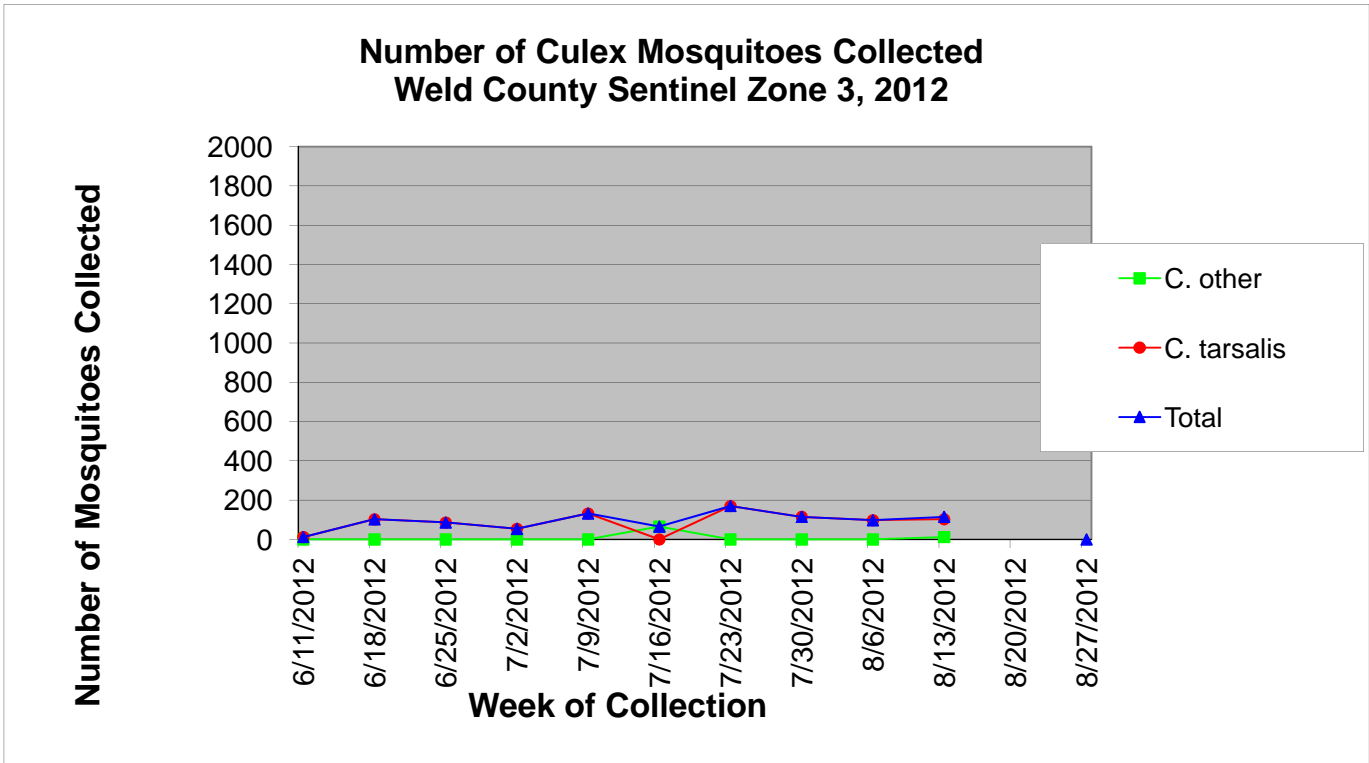

Weld County Sentinel Zone 3 Statistics by Week of Collection

Colorado Department
of Public Health
and Environment

Weld County Sentinel Zone 3 Statistics by Week of Collection