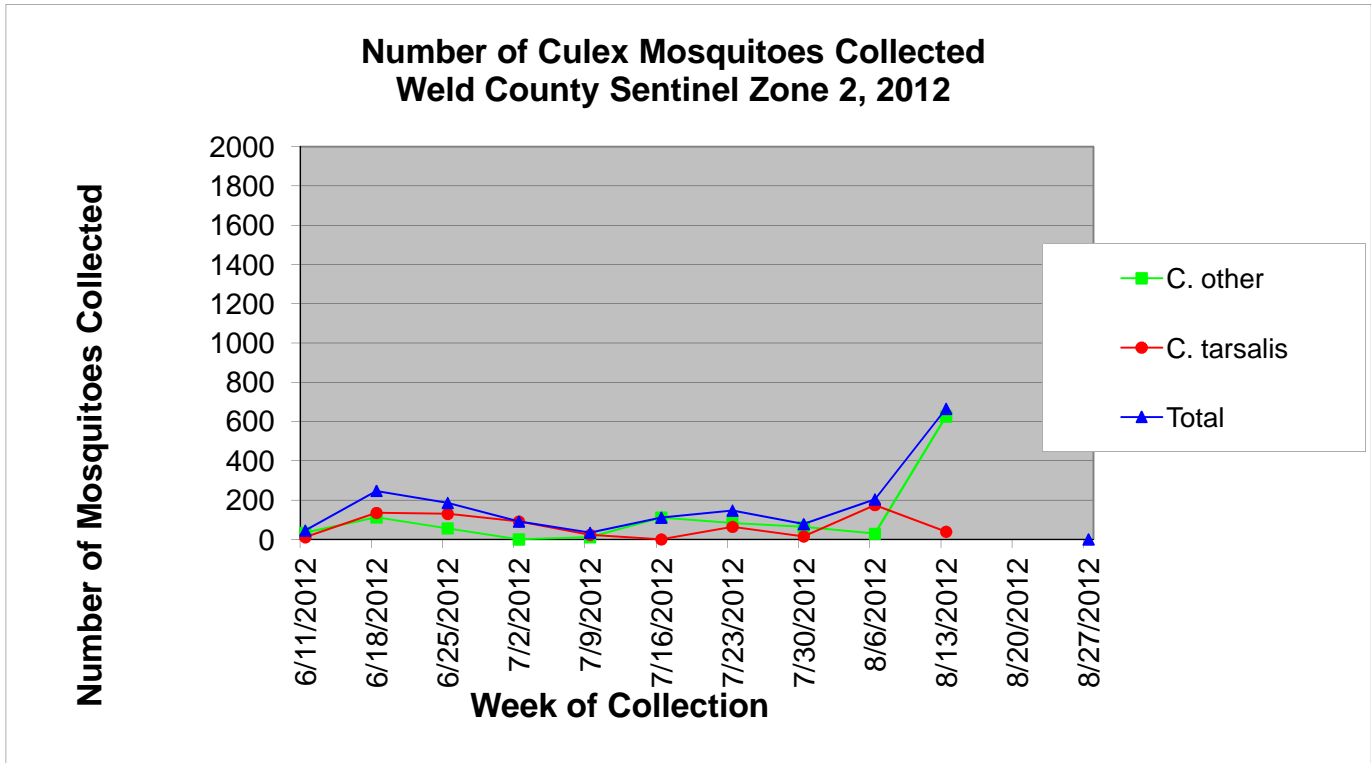

### Weld County Sentinel Zone 2 Statistics by Week of Collection