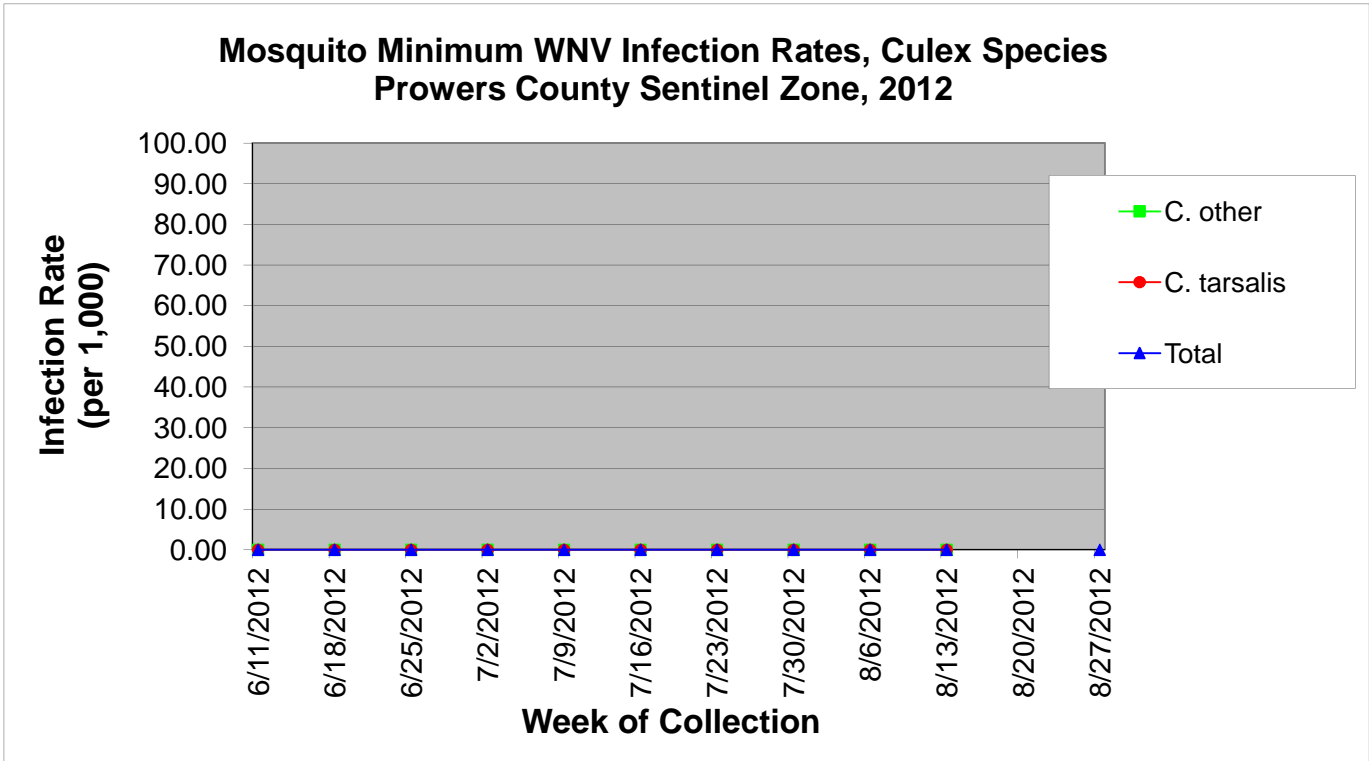

Prowers County Sentinel Zone Statistics by Week of Collection

Colorado Department
of Public Health
and Environment

Prowers County Sentinel Zone Statistics by Week of Collection