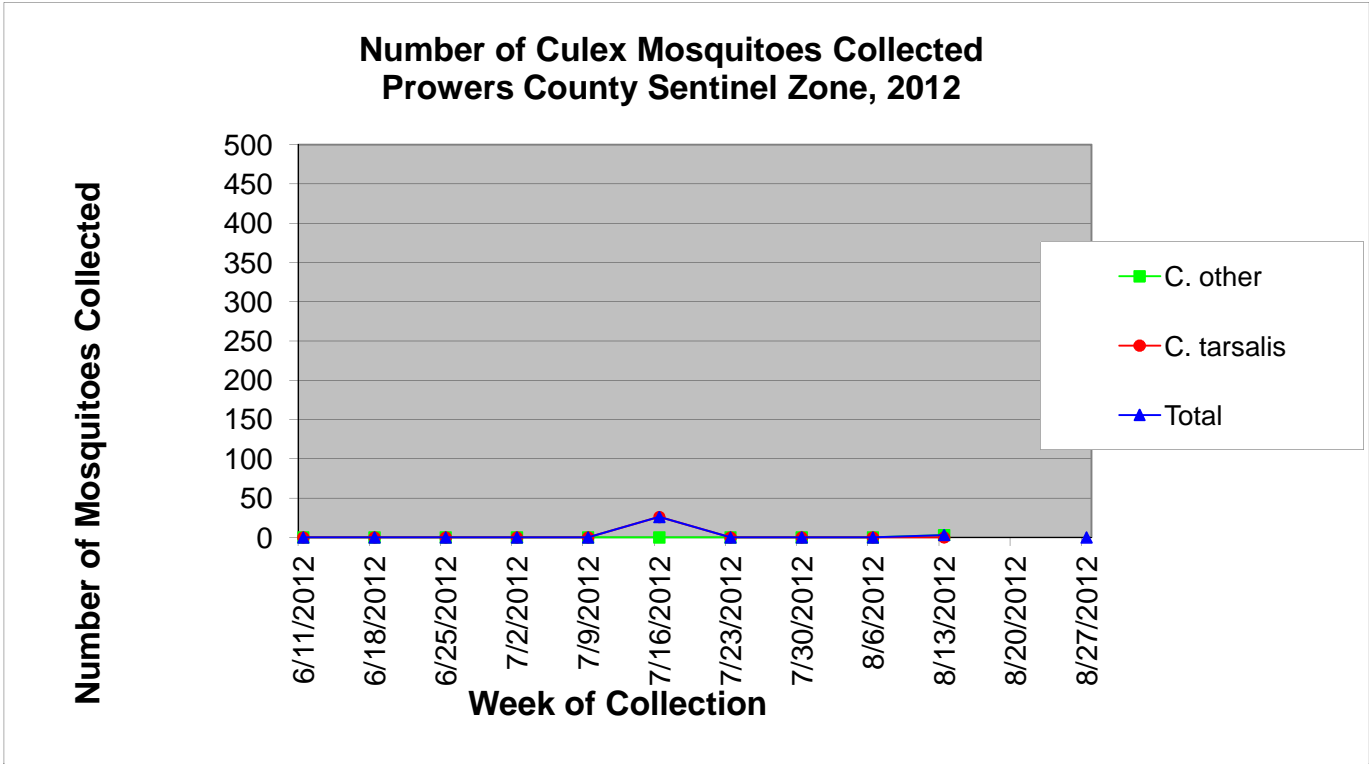

Prowers County Sentinel Zone Statistics by Week of Collection

Colorado Department
of Public Health
and Environment

Prowers County Sentinel Zone Statistics by Week of Collection