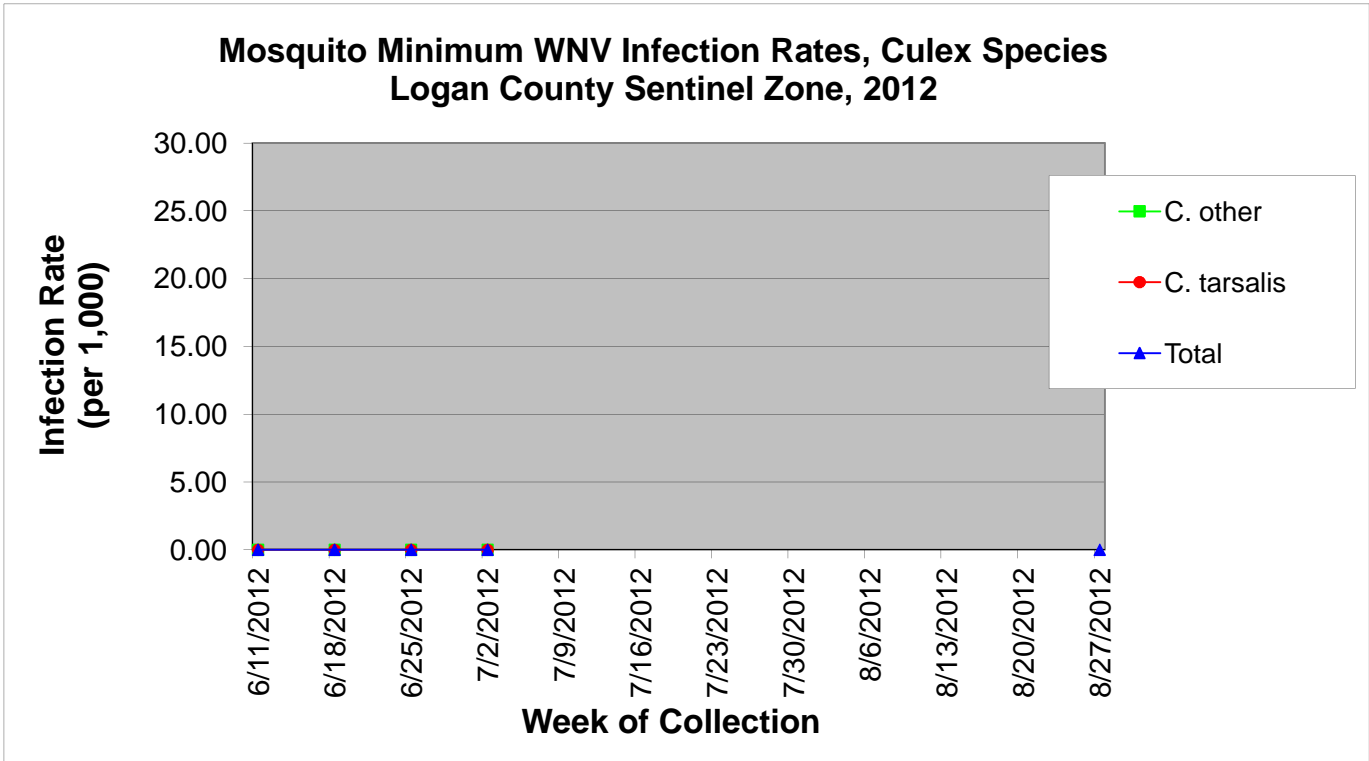

Logan County Sentinel Zone Statistics by Week of Collection

Colorado Department
of Public Health
and Environment

Logan County Sentinel Zone Statistics by Week of Collection