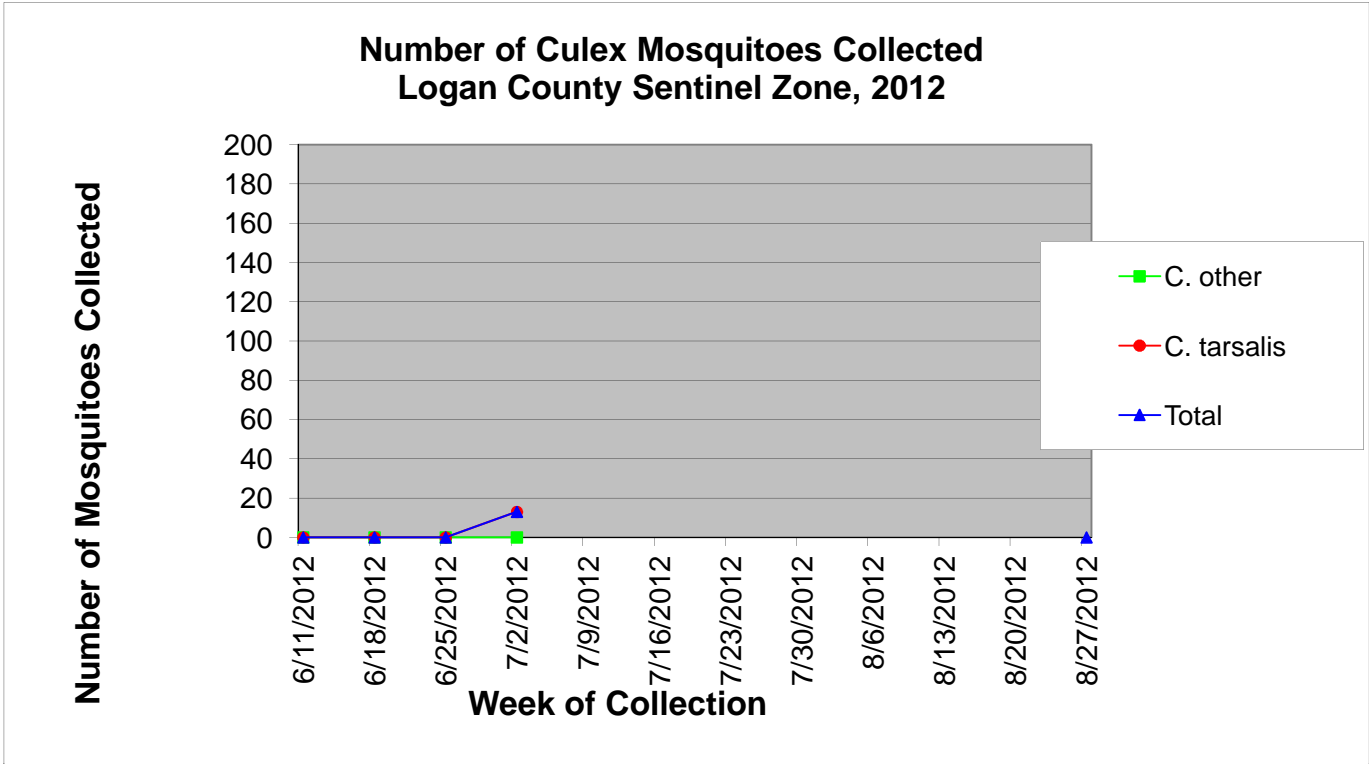

Logan County Sentinel Zone Statistics by Week of Collection

Colorado Department
of Public Health
and Environment

Logan County Sentinel Zone Statistics by Week of Collection