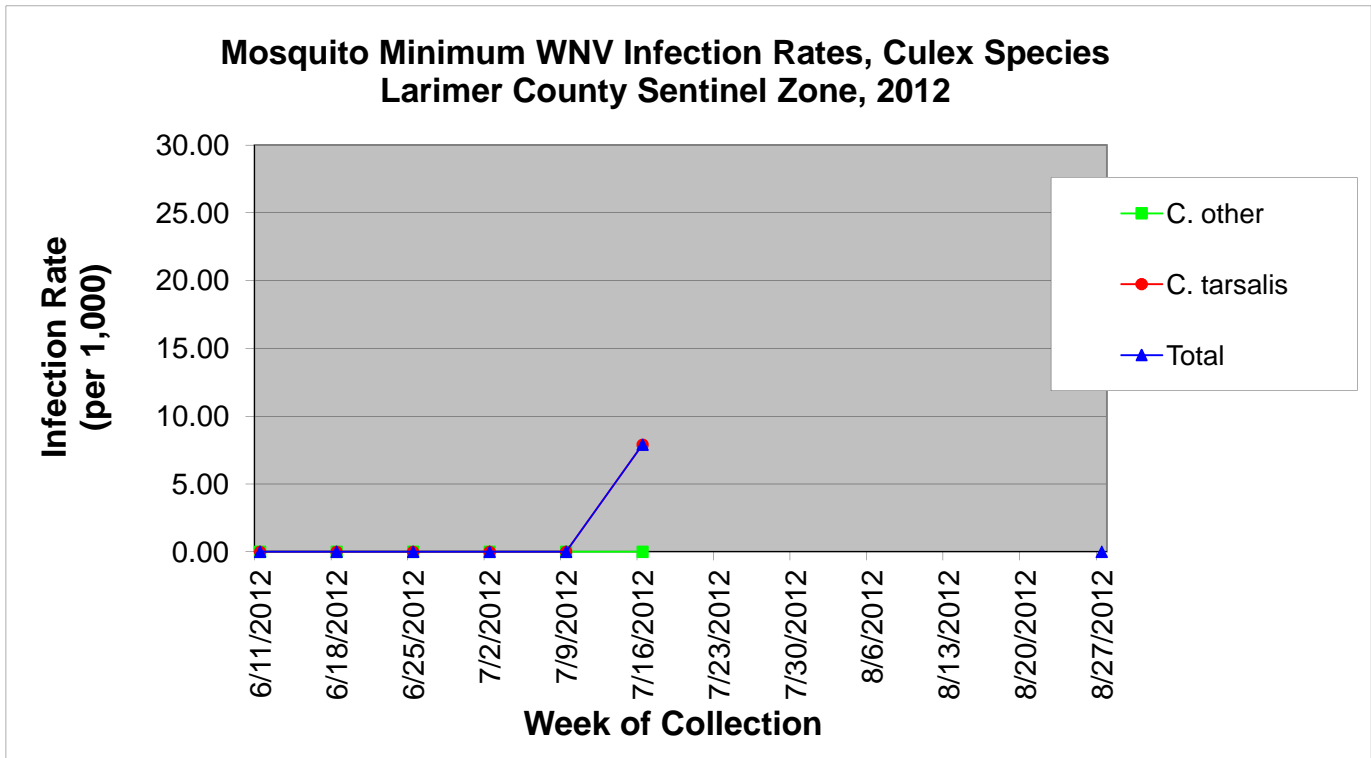

Larimer County Sentinel Zone Statistics by Week of Collection

Colorado Department
of Public Health
and Environment

Larimer County Sentinel Zone Statistics by Week of Collection