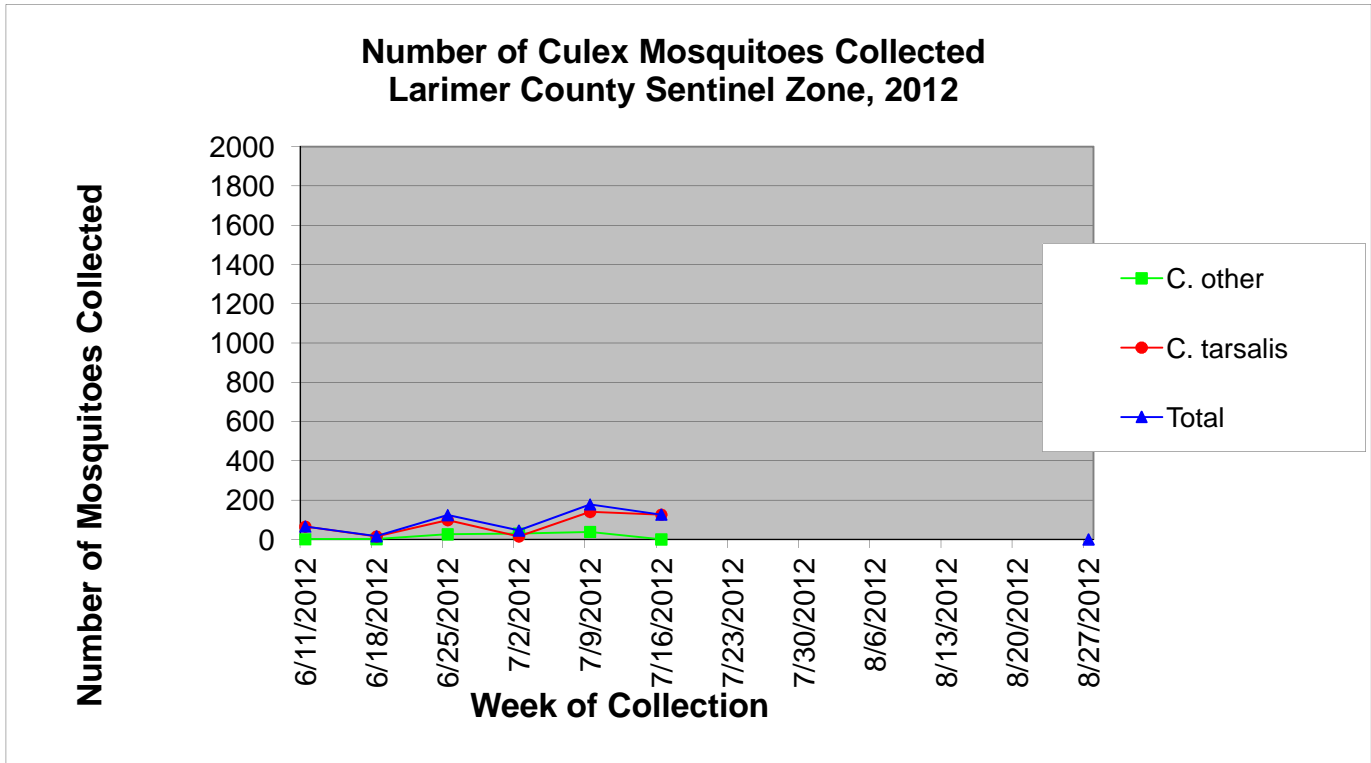

Larimer County Sentinel Zone Statistics by Week of Collection

Colorado Department
of Public Health
and Environment

Larimer County Sentinel Zone Statistics by Week of Collection