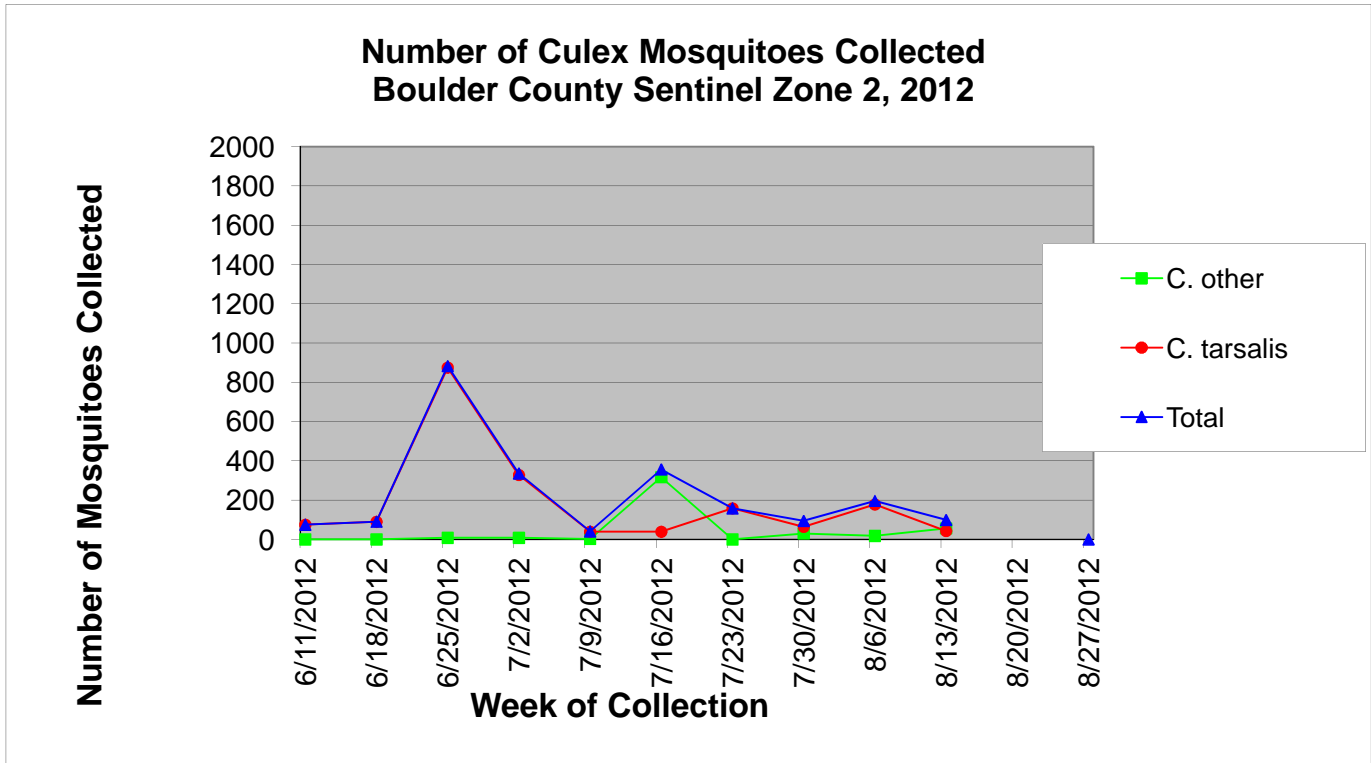

Boulder County Sentinel Zone 2 Statistics by Week of Collection

Colorado Department
of Public Health
and Environment

Boulder County Sentinel Zone 2 Statistics by Week of Collection