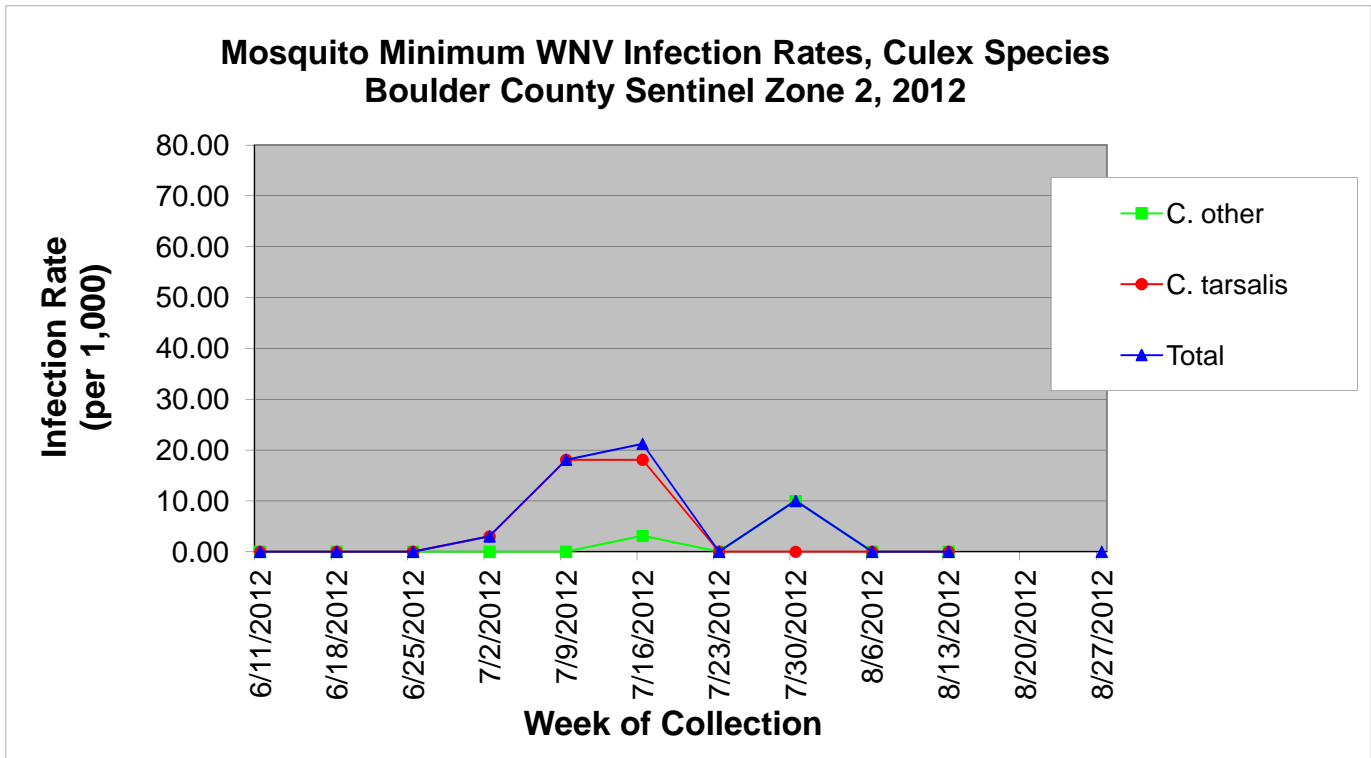

Boulder County Sentinel Zone 2 Statistics by Week of Collection

Colorado Department
of Public Health
and Environment

Boulder County Sentinel Zone 2 Statistics by Week of Collection