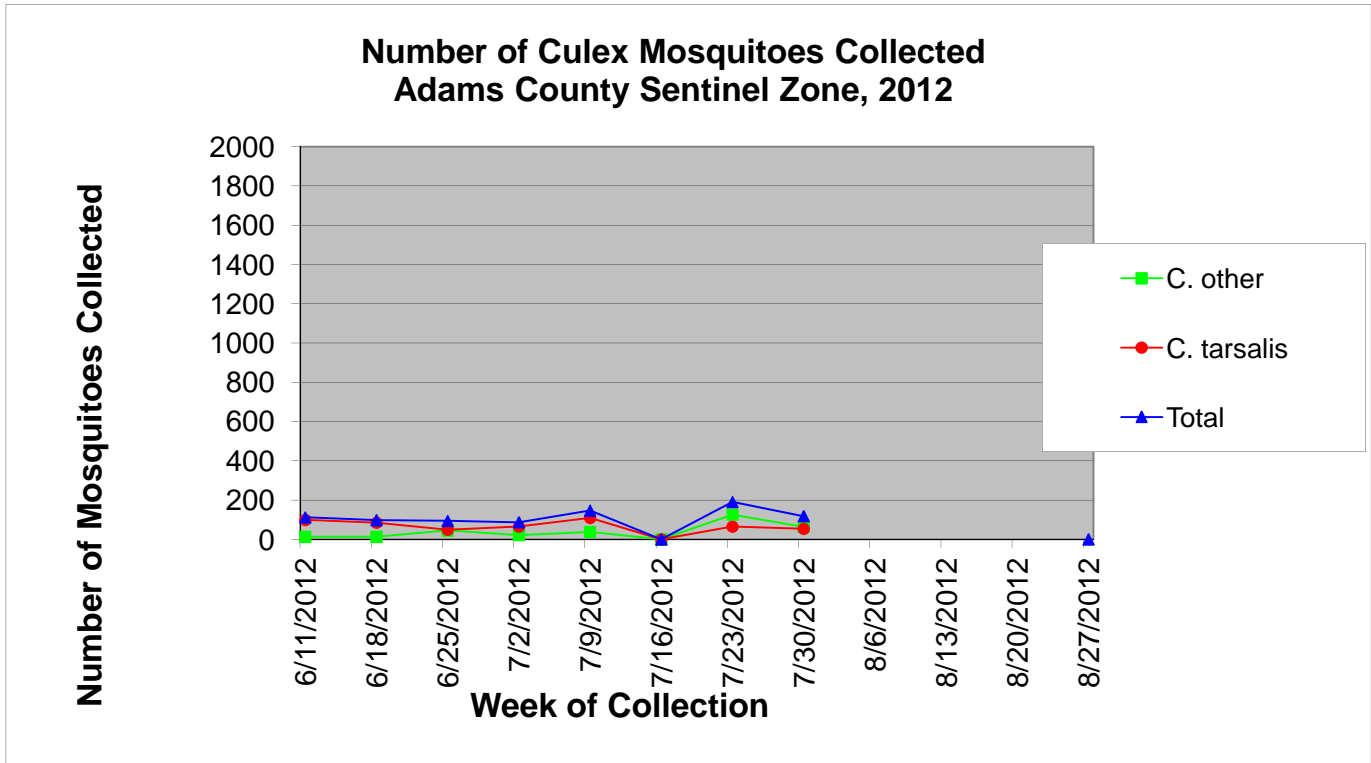

## Adams County Sentinel Zone Statistics by Week of Collection

Colorado Department  
of Public Health  
and Environment