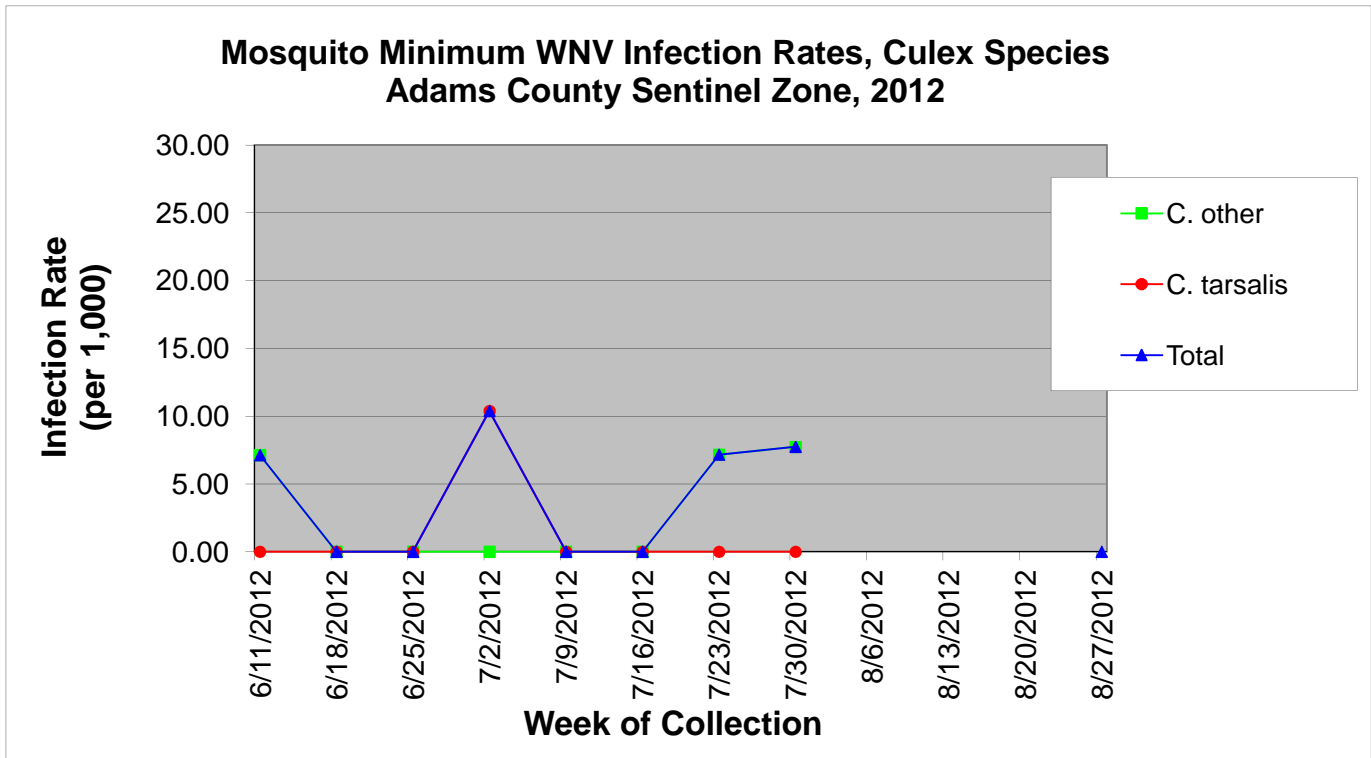

## Adams County Sentinel Zone Statistics by Week of Collection

Colorado Department  
of Public Health  
and Environment