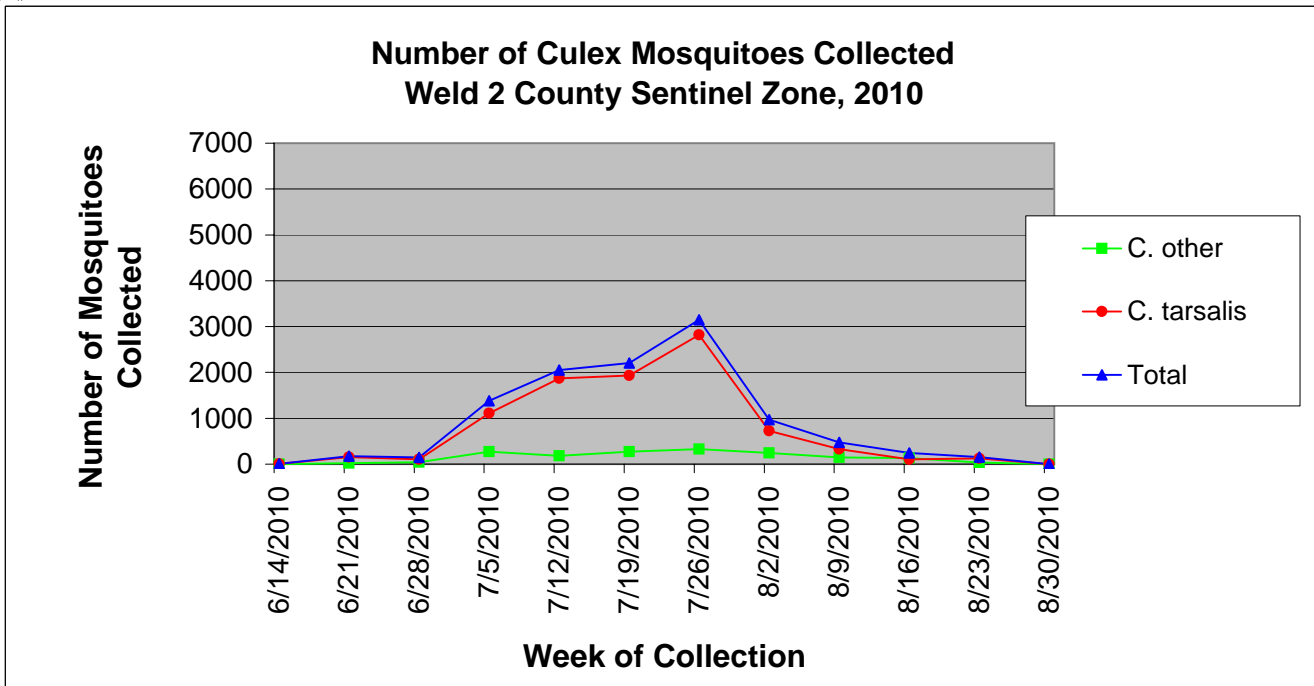

Weld 2 County Sentinel Zone Statistics by Week of Collection

Colorado Department
of Public Health
and Environment

Weld 2 County Sentinel Zone Statistics by Week of Collection