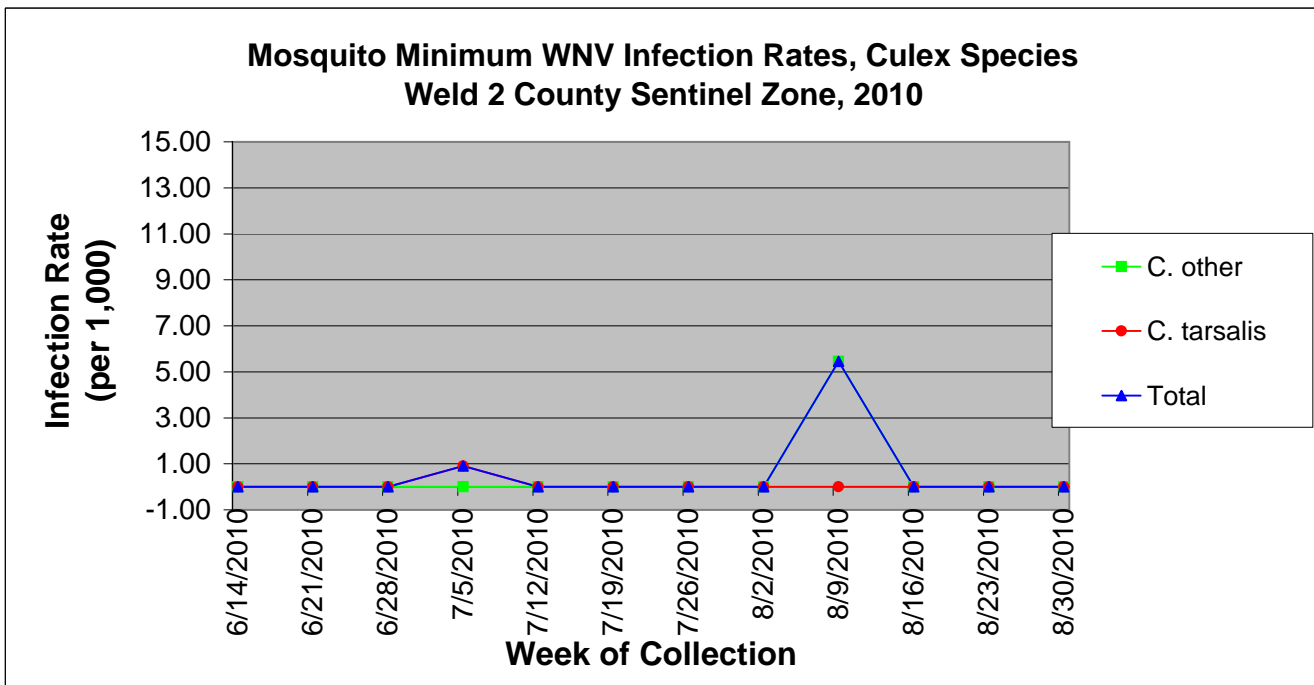

Weld 2 County Sentinel Zone Statistics by Week of Collection

Colorado Department
of Public Health
and Environment

Weld 2 County Sentinel Zone Statistics by Week of Collection