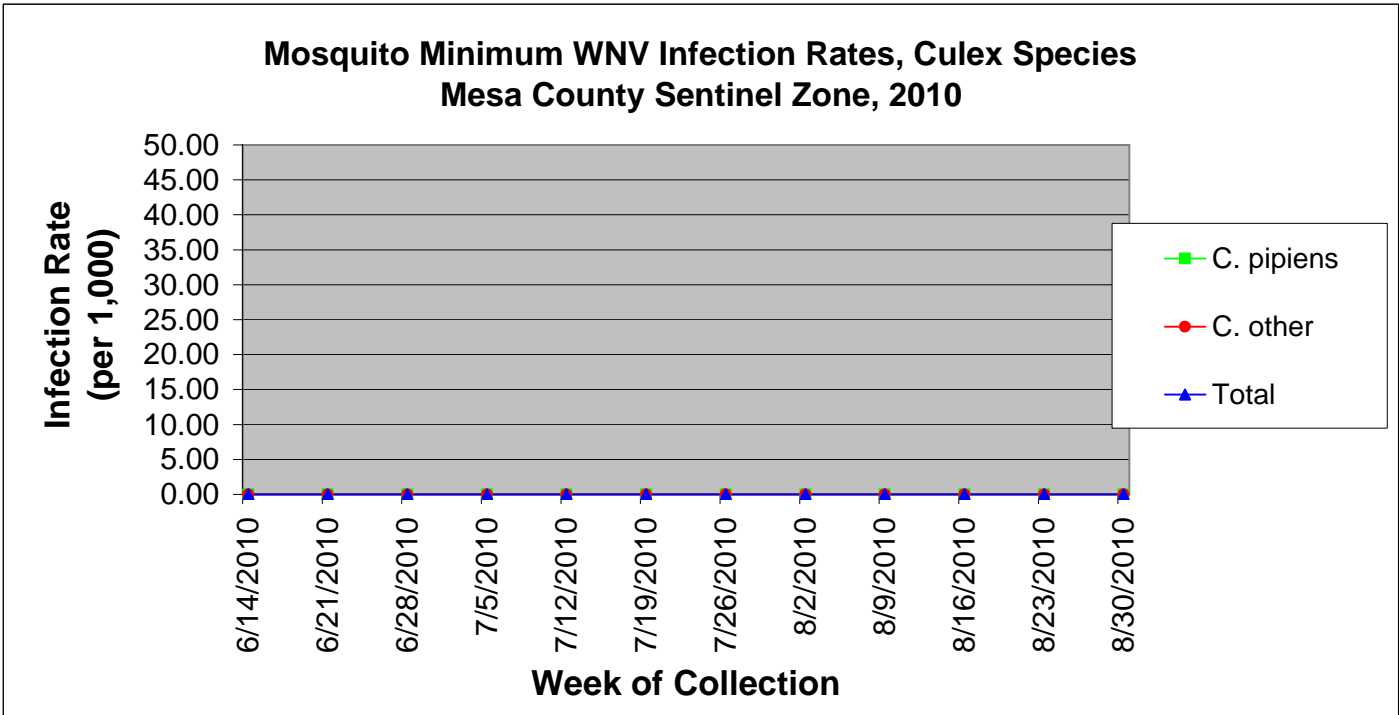

Mesa County Sentinel Zone Statistics by Week of Collection

Colorado Department
of Public Health
and Environment

Mesa County Sentinel Zone Statistics by Week of Collection