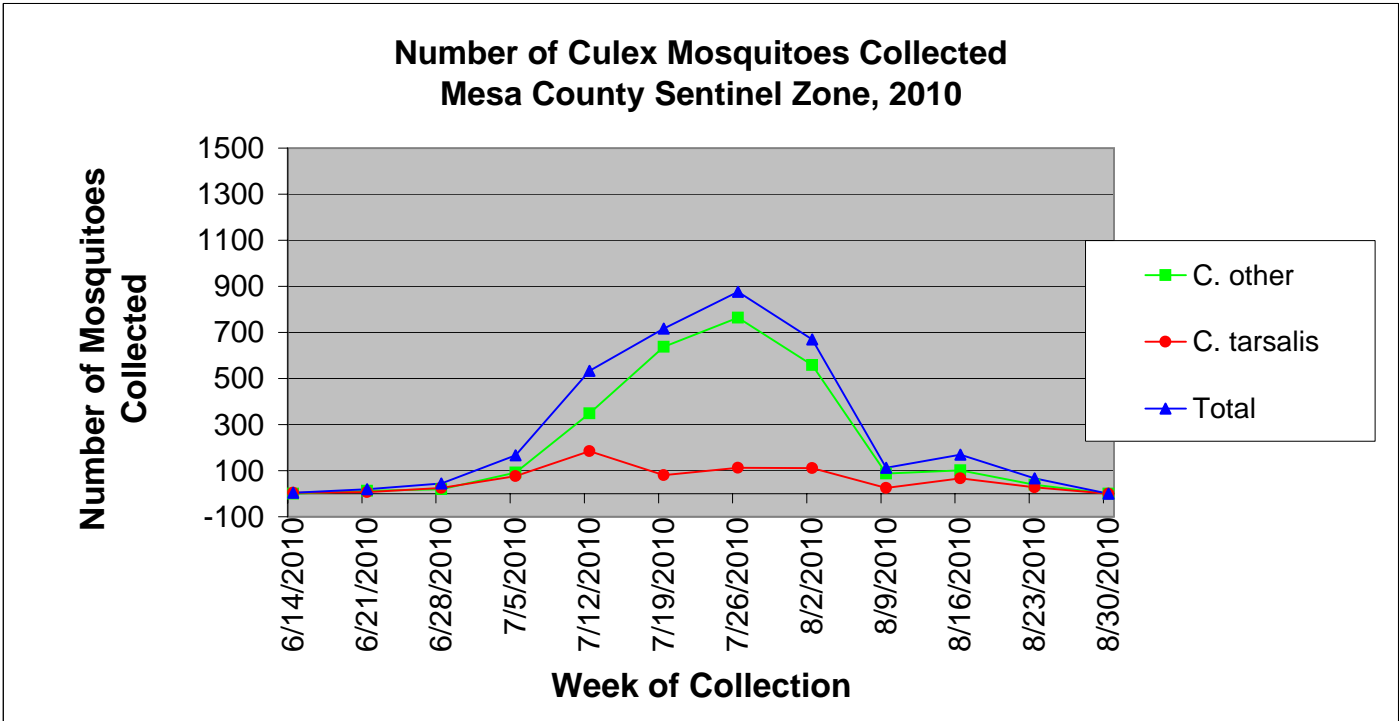

Mesa County Sentinel Zone Statistics by Week of Collection

Colorado Department
of Public Health
and Environment

Mesa County Sentinel Zone Statistics by Week of Collection