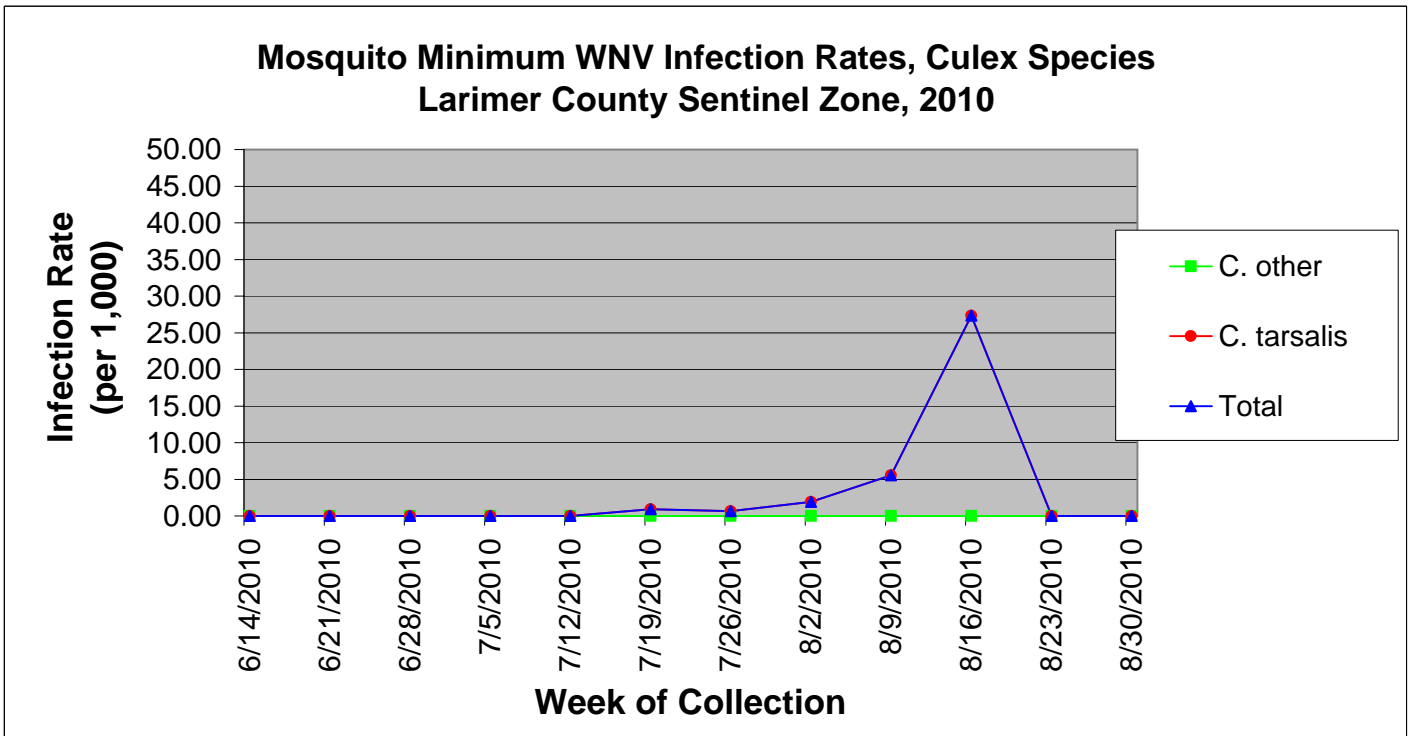

Larimer County Sentinel Zone Statistics by Week of Collection

Colorado Department
of Public Health
and Environment

Larimer County Sentinel Zone Statistics by Week of Collection