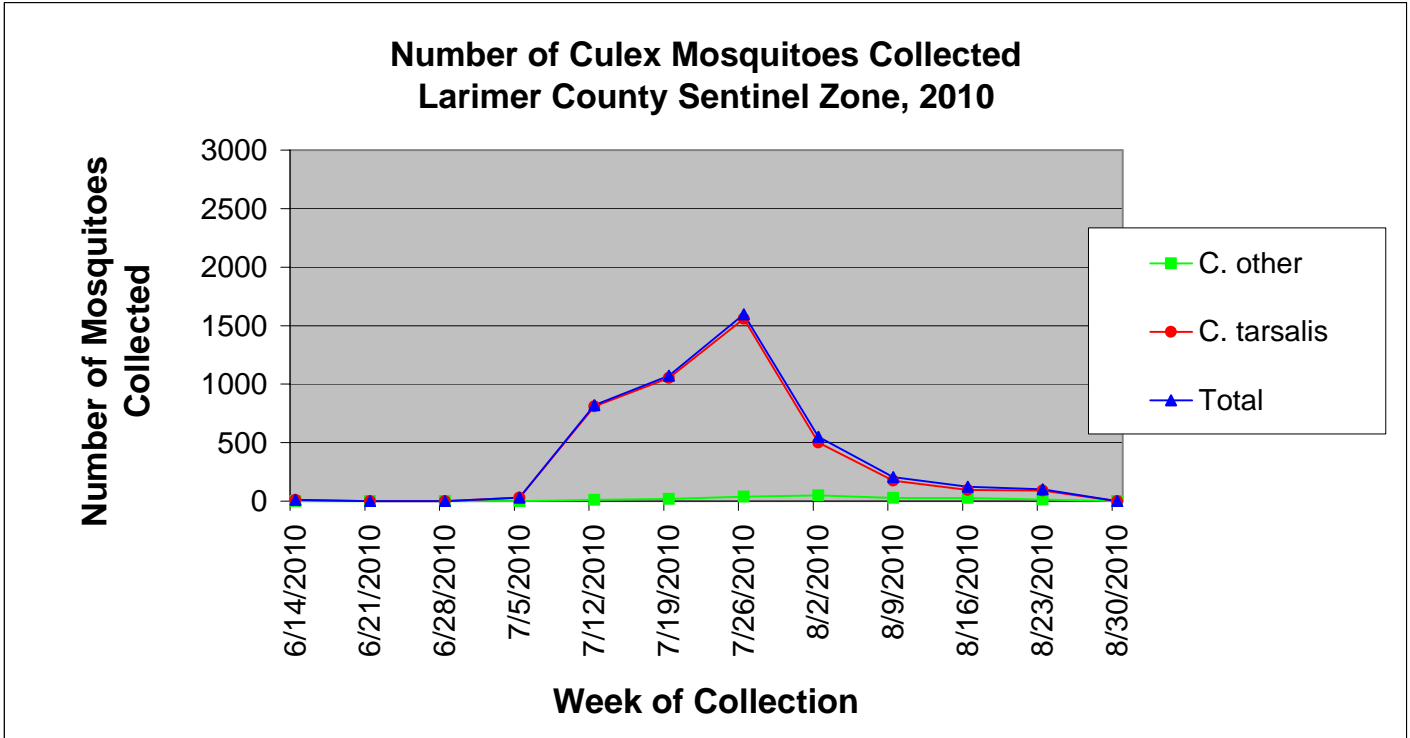

Larimer County Sentinel Zone Statistics by Week of Collection

Colorado Department
of Public Health
and Environment

Larimer County Sentinel Zone Statistics by Week of Collection