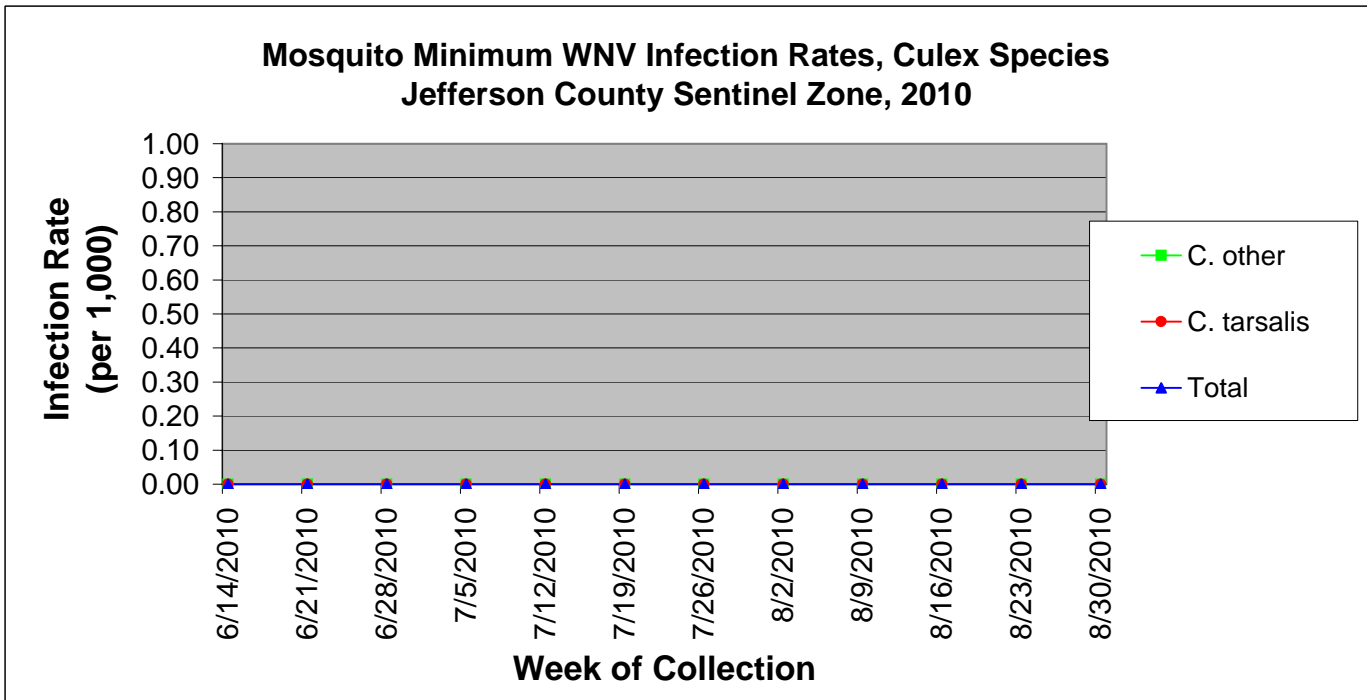

## Jefferson County Sentinel Zone Statistics by Week of Collection

Colorado Department  
of Public Health  
and Environment

## Jefferson County Sentinel Zone Statistics by Week of Collection