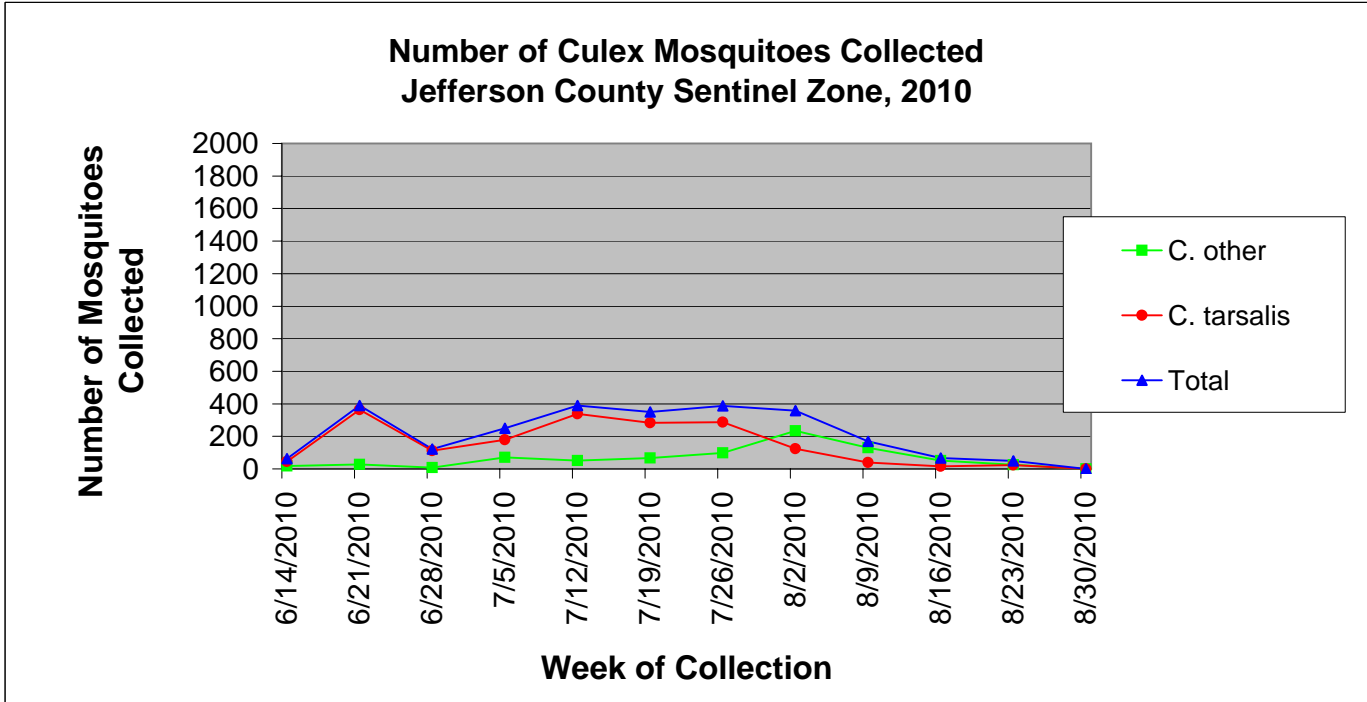

## Jefferson County Sentinel Zone Statistics by Week of Collection

Colorado Department  
of Public Health  
and Environment

## Jefferson County Sentinel Zone Statistics by Week of Collection