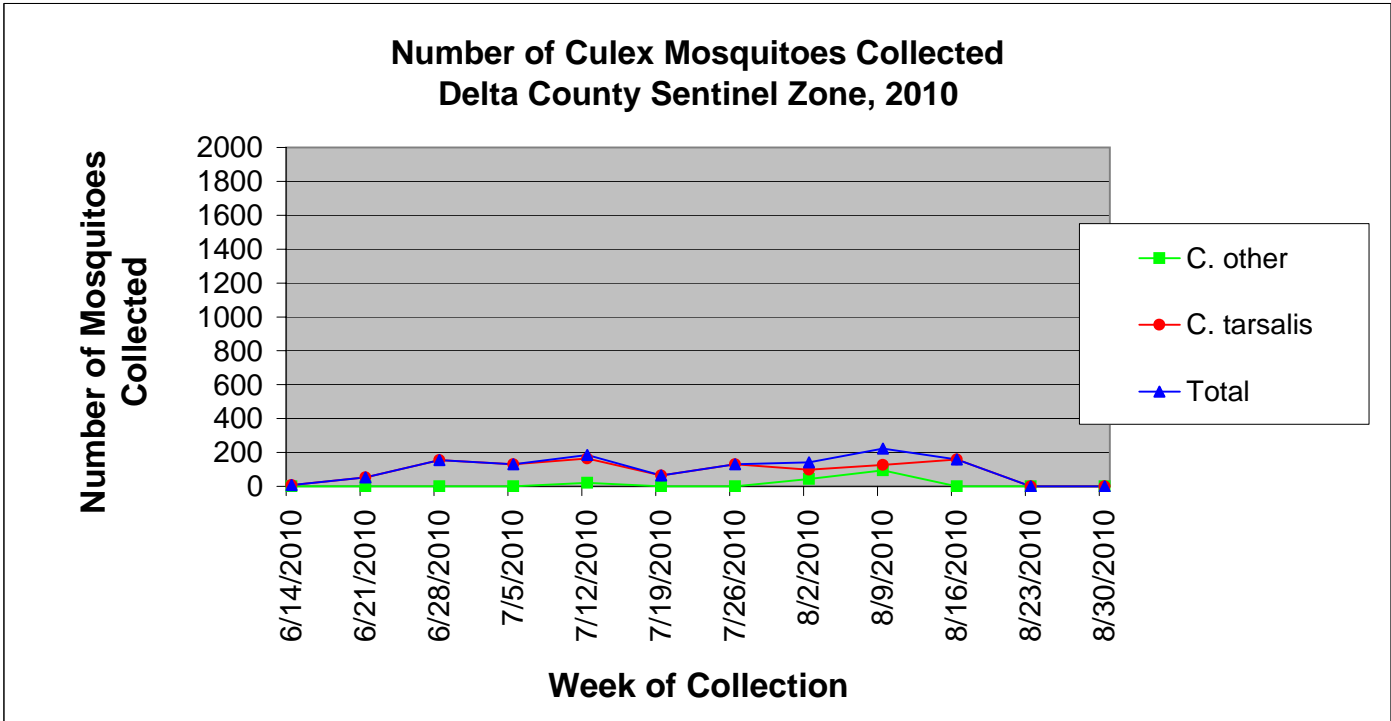

### Delta County Sentinel Zone Statistics by Week of Collection