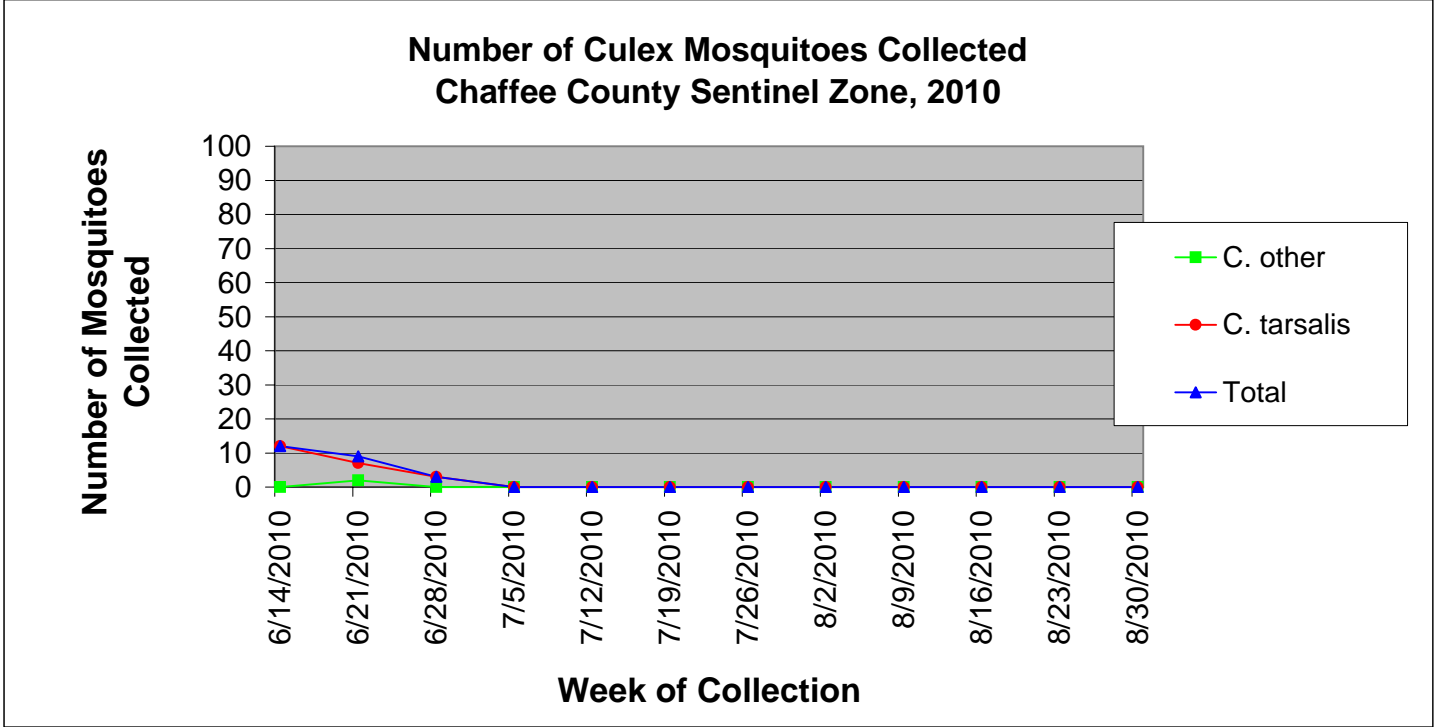

Chaffee County Sentinel Zone Statistics by Week of Collection

Colorado Department
of Public Health
and Environment

Chaffee County Sentinel Zone Statistics by Week of Collection