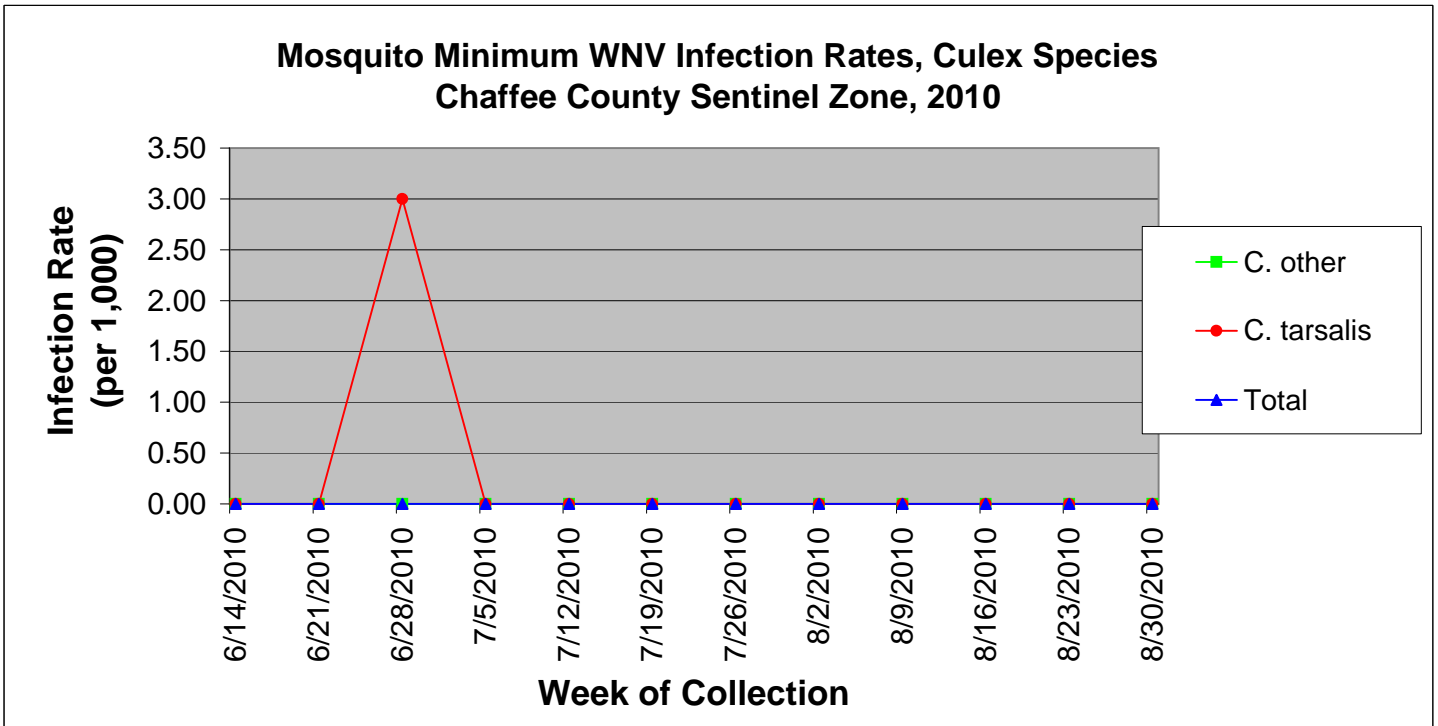

Chaffee County Sentinel Zone Statistics by Week of Collection

Colorado Department
of Public Health
and Environment

Chaffee County Sentinel Zone Statistics by Week of Collection