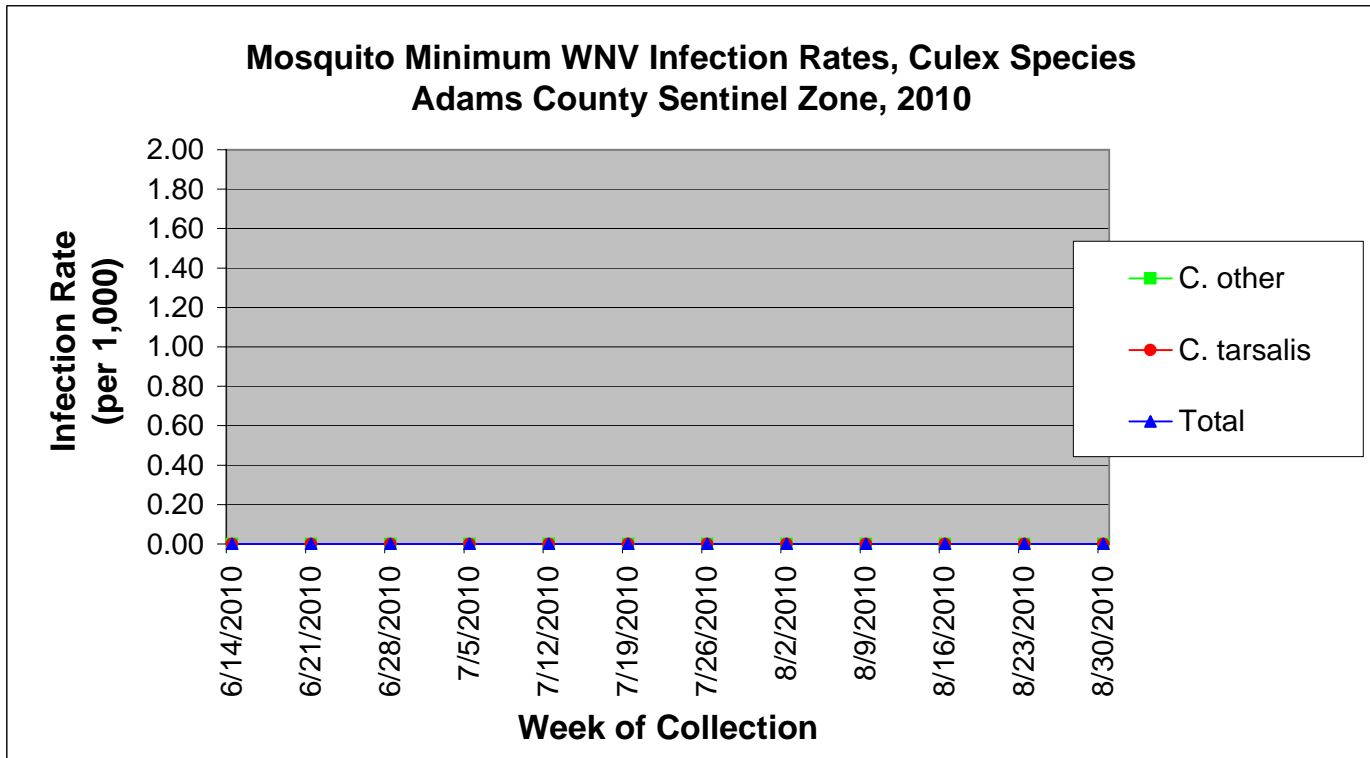

Colorado Department
of Public Health
and Environment

Adams County Sentinel Zone Statistics by Week of Collection

Colorado Department
of Public Health
and Environment

Adams County Sentinel Zone Statistics by Week of Collection