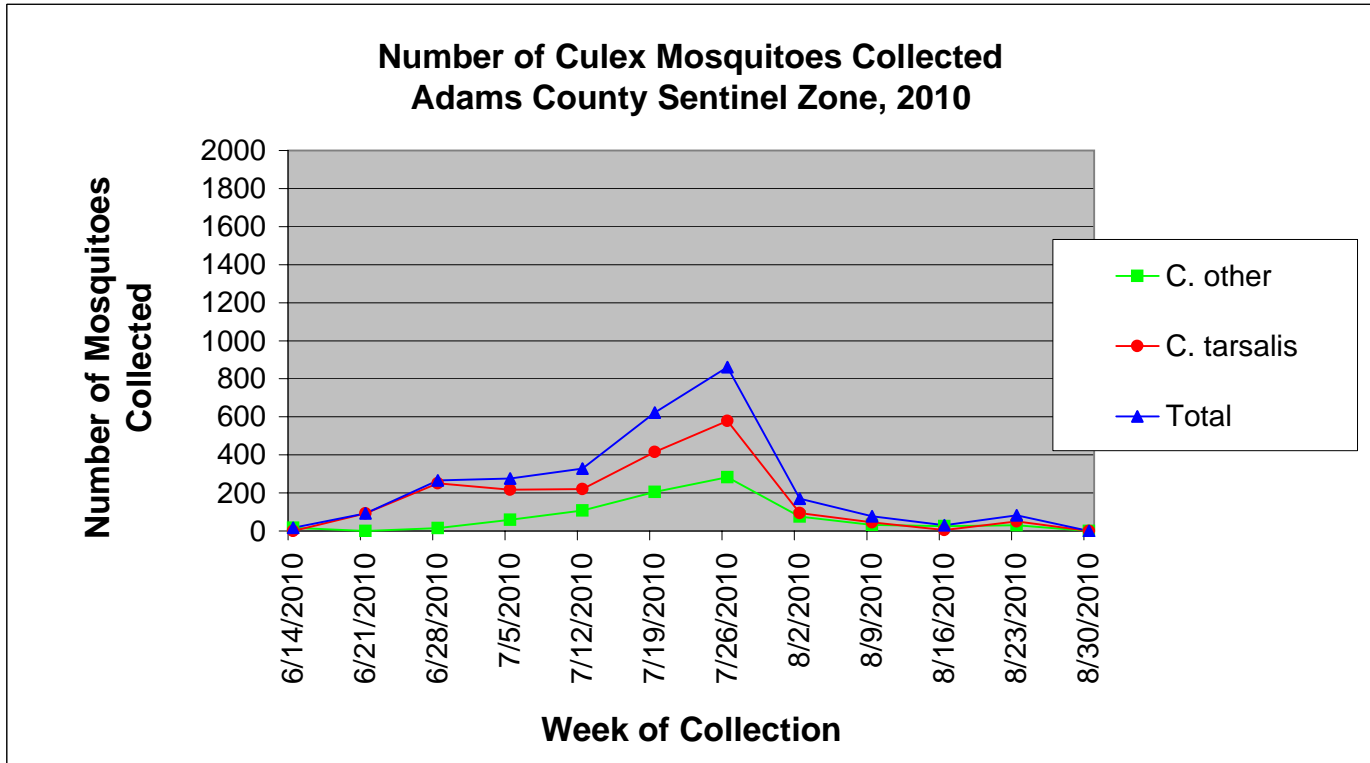

Colorado Department
of Public Health
and Environment

Adams County Sentinel Zone Statistics by Week of Collection

Colorado Department
of Public Health
and Environment

Adams County Sentinel Zone Statistics by Week of Collection