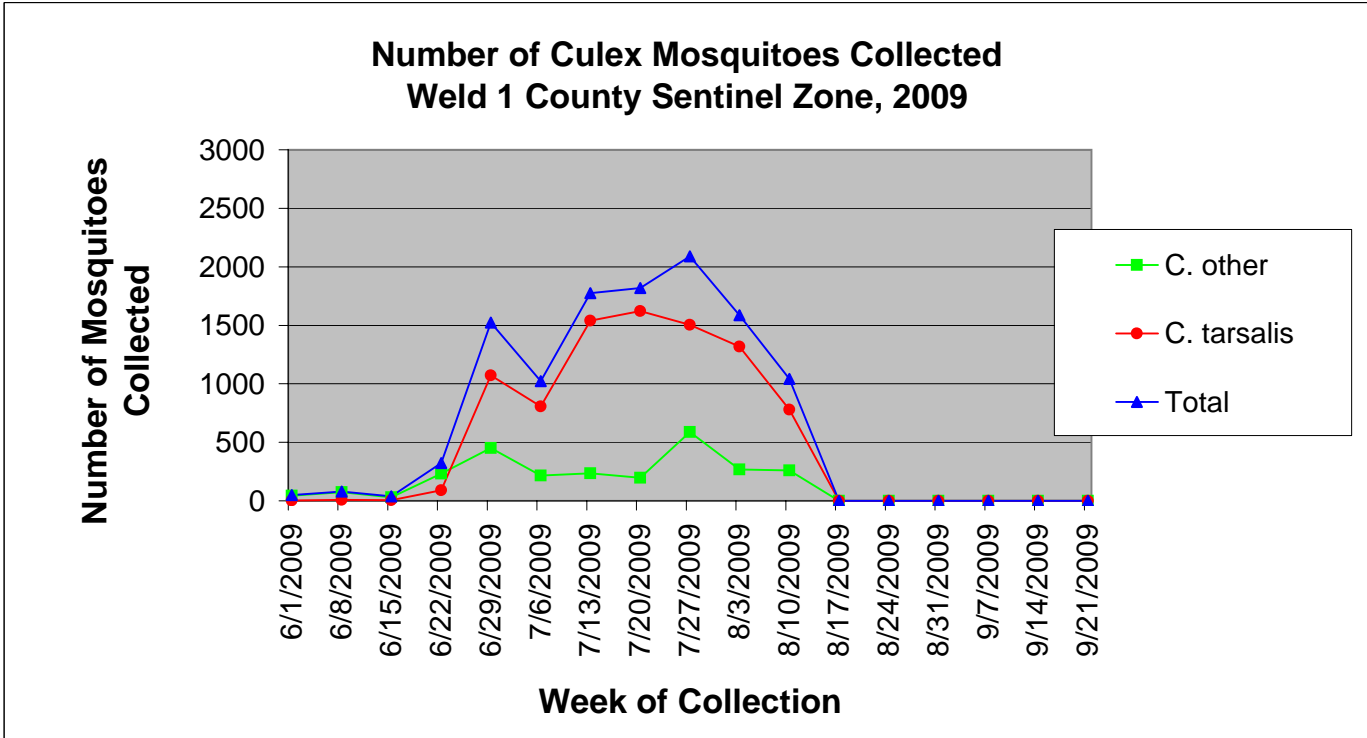

## Weld 1 County Sentinel Zone Statistics by Week of Collection