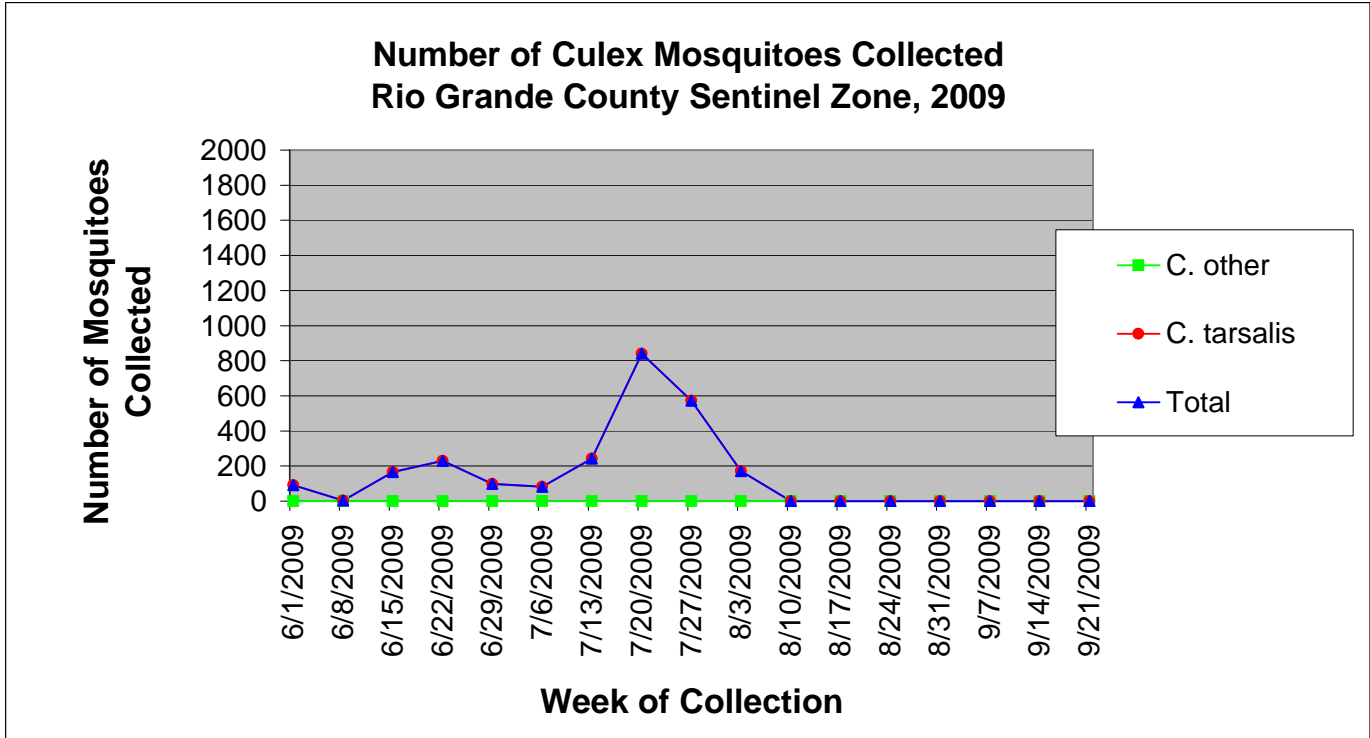

Colorado Department
of Public Health
and Environment

Rio Grande County Sentinel Zone Statistics by Week of Collection

Colorado Department
of Public Health
and Environment

Rio Grande County Sentinel Zone Statistics by Week of Collection