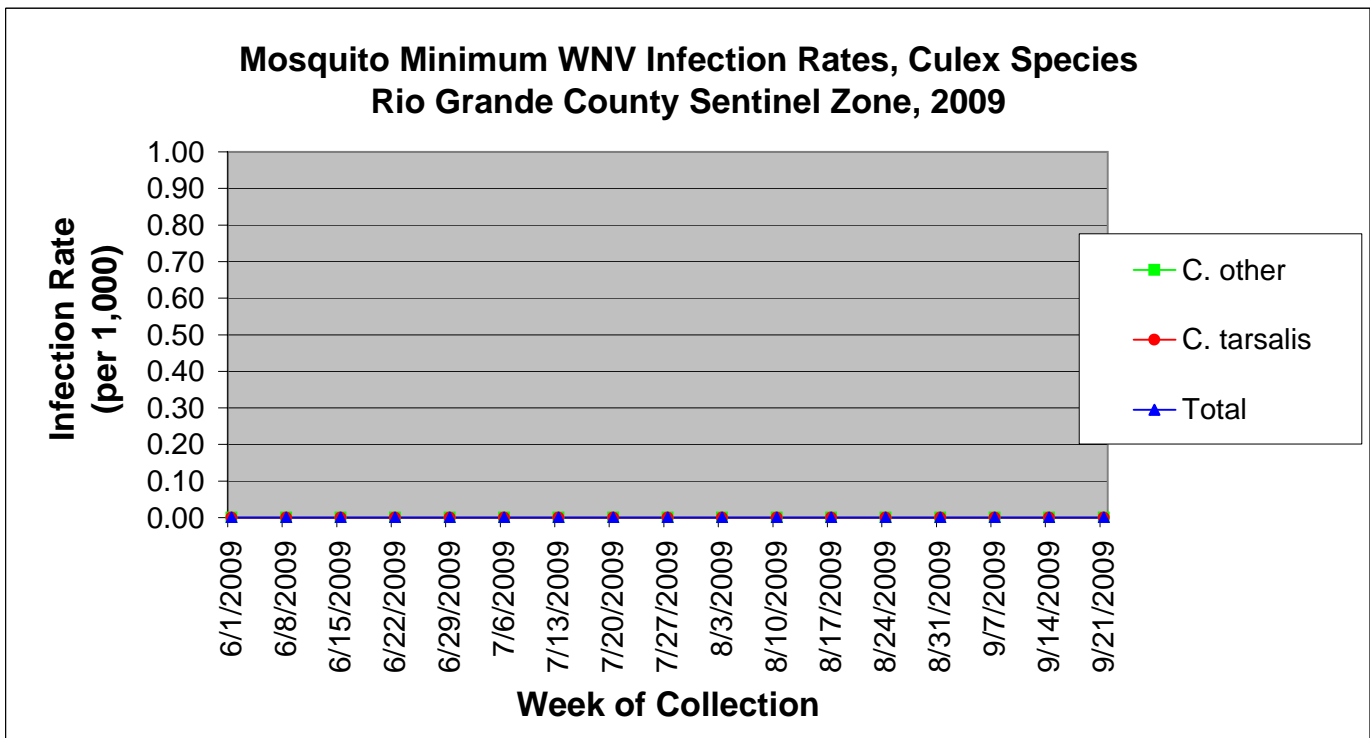

Colorado Department
of Public Health
and Environment

Rio Grande County Sentinel Zone Statistics by Week of Collection

Colorado Department
of Public Health
and Environment

Rio Grande County Sentinel Zone Statistics by Week of Collection