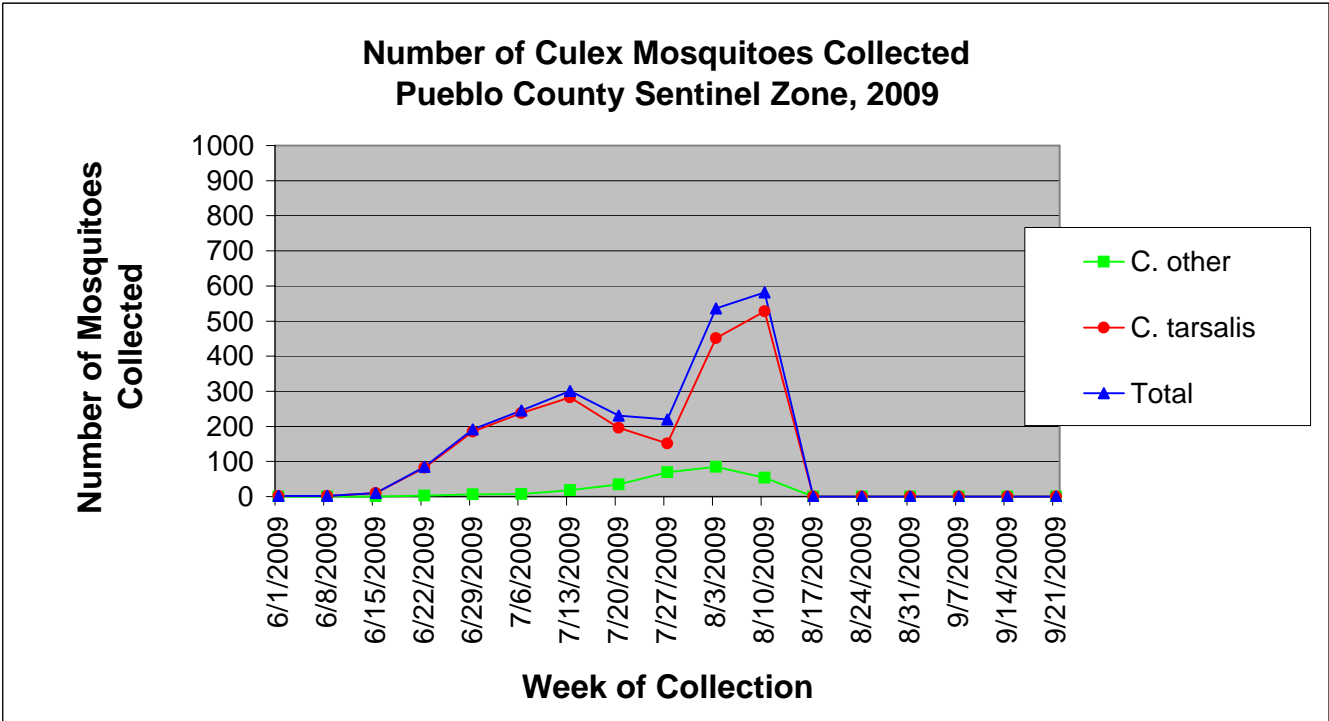

### Pueblo County Sentinel Zone Statistics by Week of Collection

Colorado Department  
of Public Health  
and Environment

## Pueblo County Sentinel Zone Statistics by Week of Collection