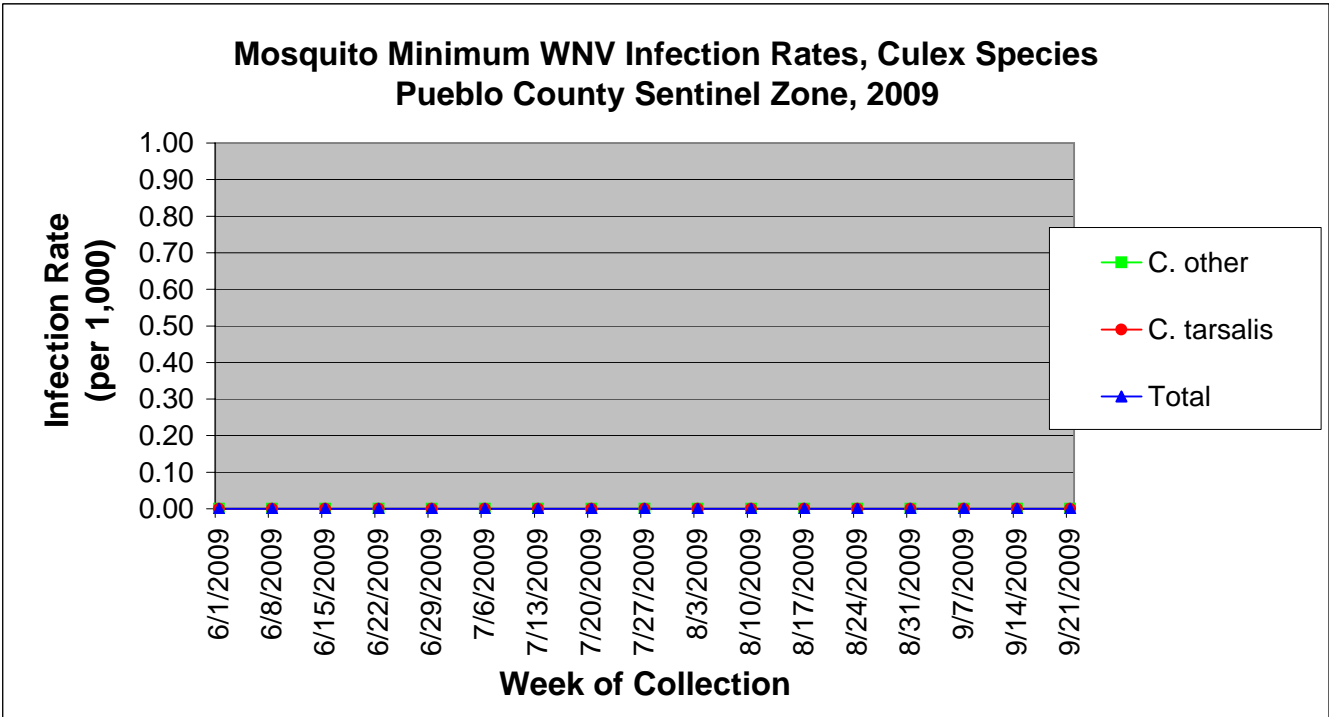

### Pueblo County Sentinel Zone Statistics by Week of Collection

Colorado Department  
of Public Health  
and Environment

## Pueblo County Sentinel Zone Statistics by Week of Collection