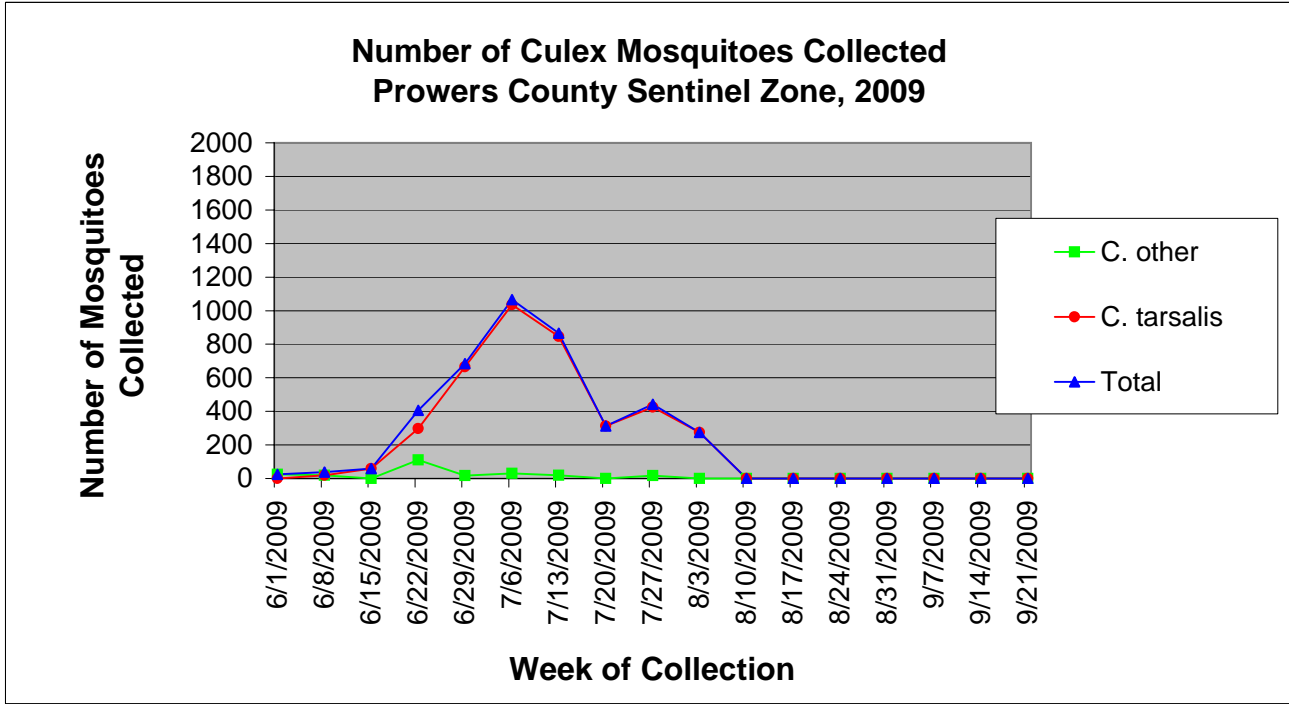

Prowers County Sentinel Zone Statistics by Week of Collection

Colorado Department
of Public Health
and Environment

Prowers County Sentinel Zone Statistics by Week of Collection