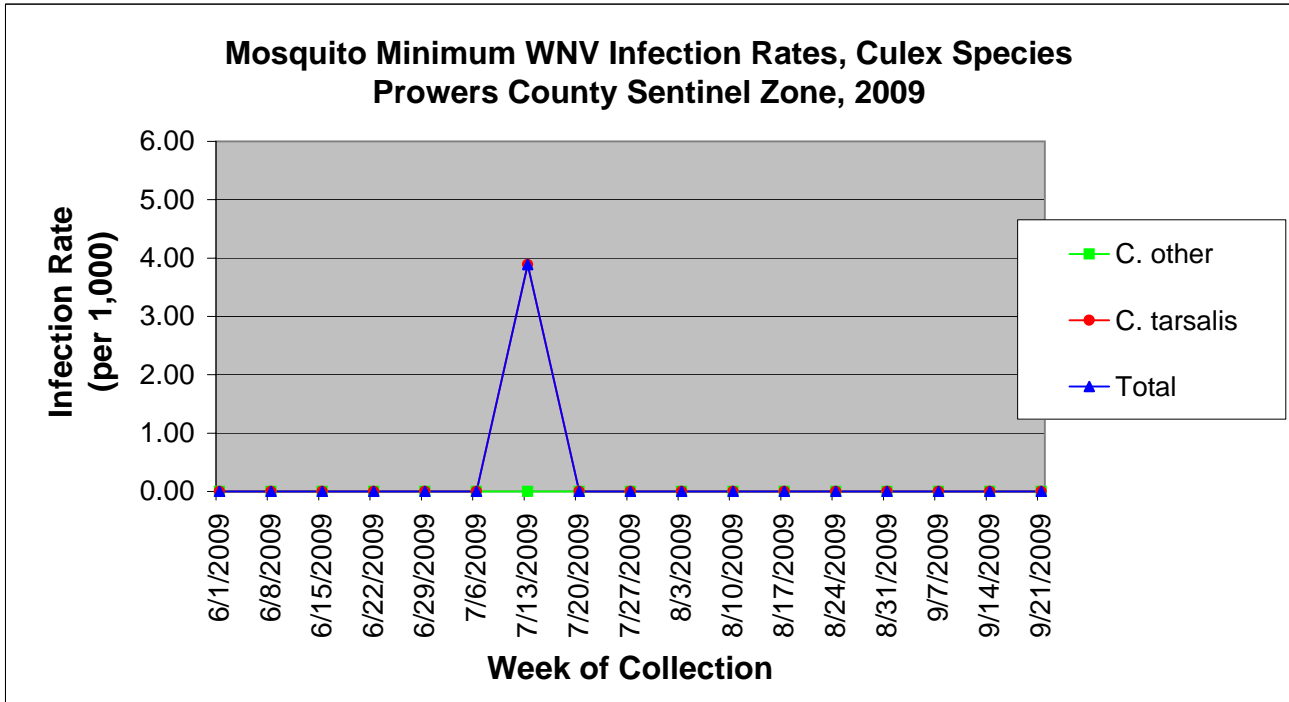

Prowers County Sentinel Zone Statistics by Week of Collection

Colorado Department
of Public Health
and Environment

Prowers County Sentinel Zone Statistics by Week of Collection