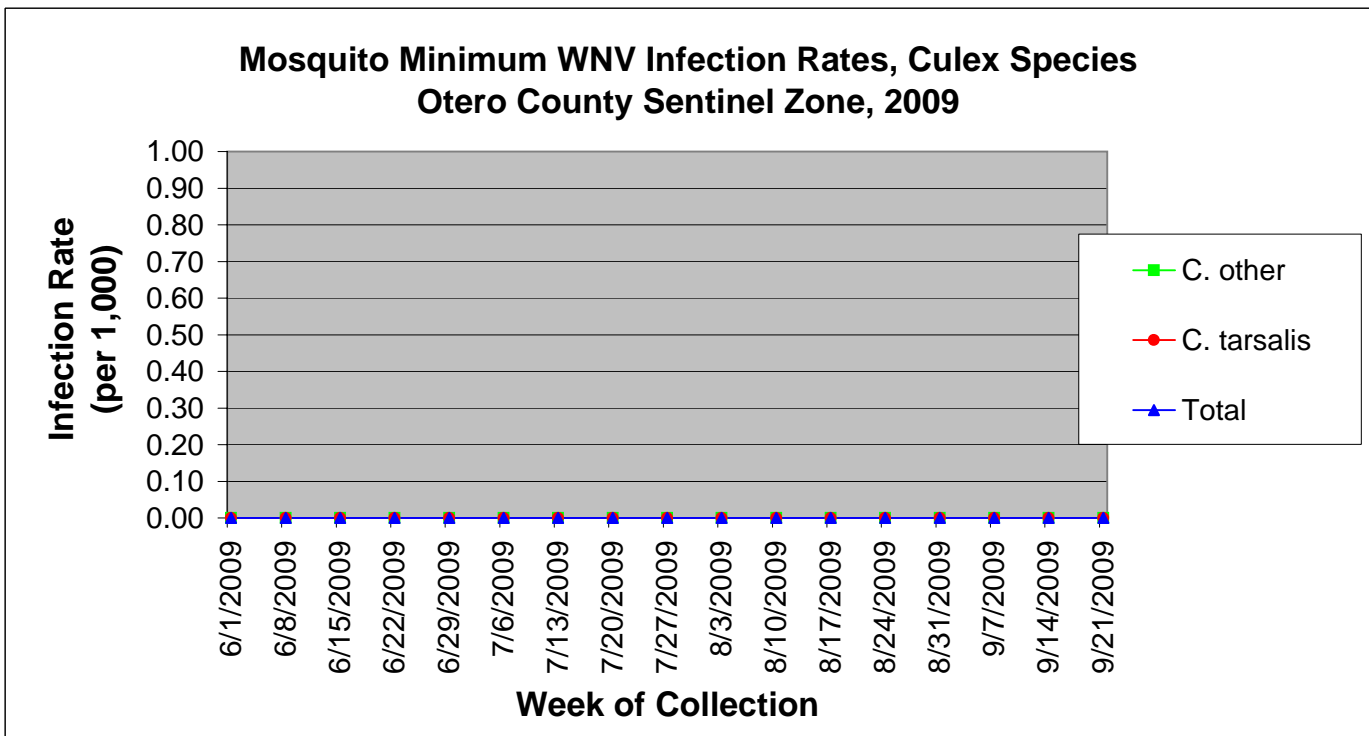

## Otero County Sentinel Zone Statistics by Week of Collection

Colorado Department  
of Public Health  
and Environment

## Otero County Sentinel Zone Statistics by Week of Collection