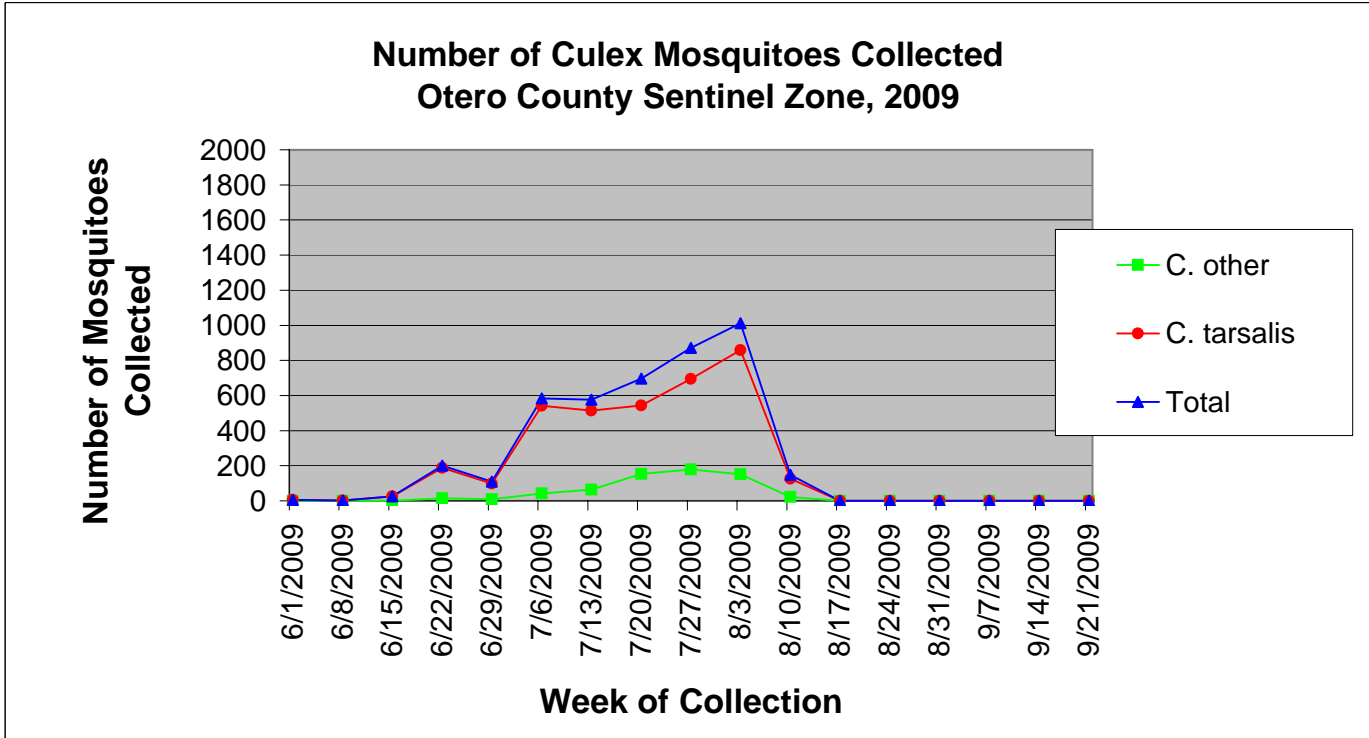

## Otero County Sentinel Zone Statistics by Week of Collection

Colorado Department  
of Public Health  
and Environment

## Otero County Sentinel Zone Statistics by Week of Collection