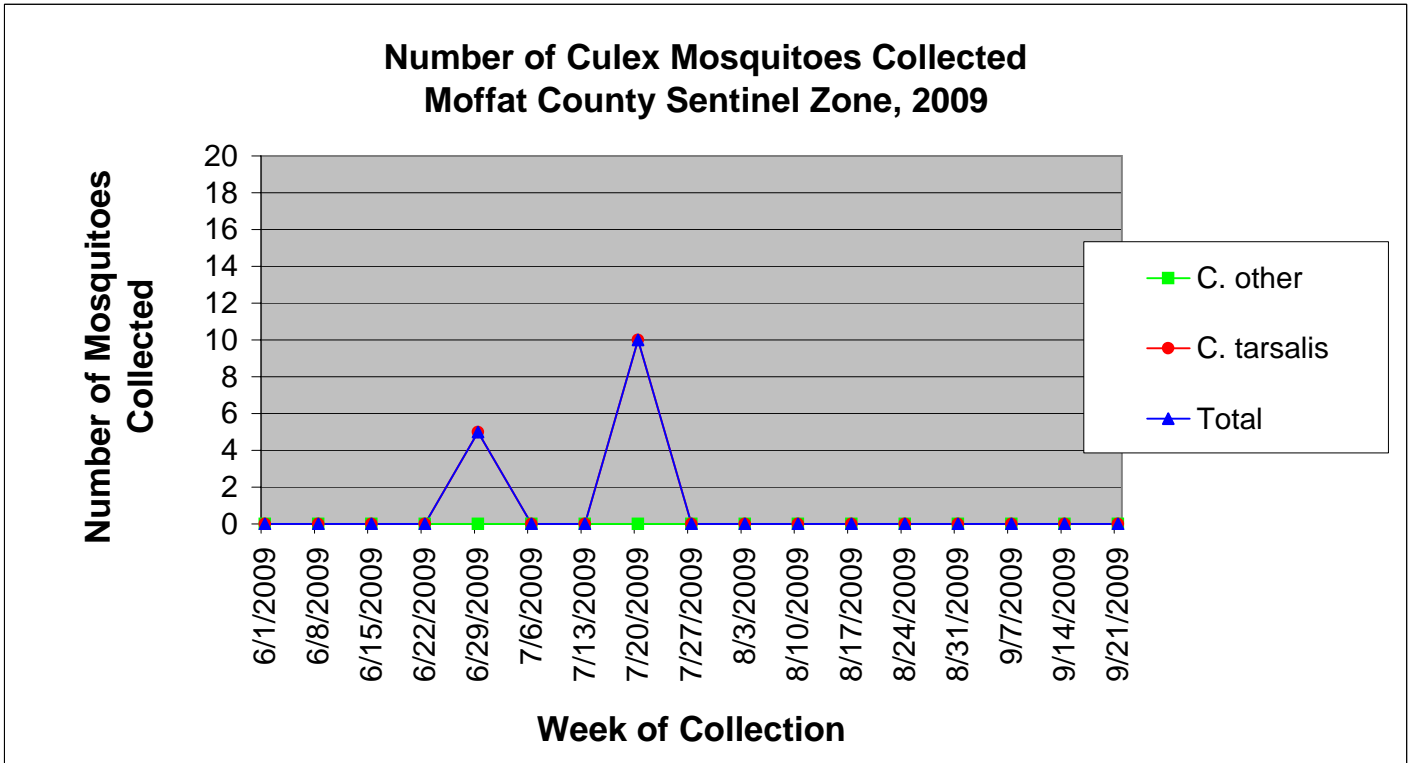

Moffat County Sentinel Zone Statistics by Week of Collection

Colorado Department
of Public Health
and Environment

Moffat County Sentinel Zone Statistics by Week of Collection