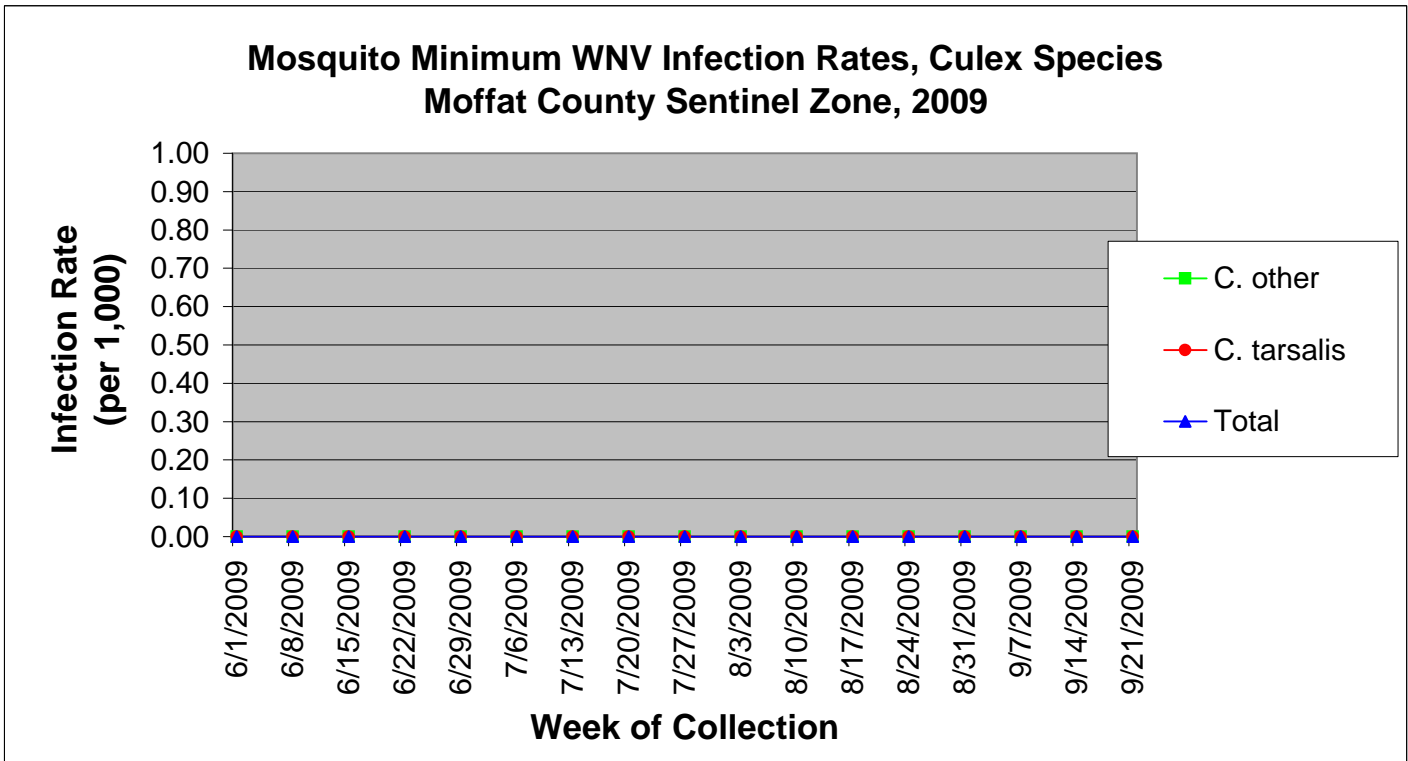

Moffat County Sentinel Zone Statistics by Week of Collection

Colorado Department
of Public Health
and Environment

Moffat County Sentinel Zone Statistics by Week of Collection