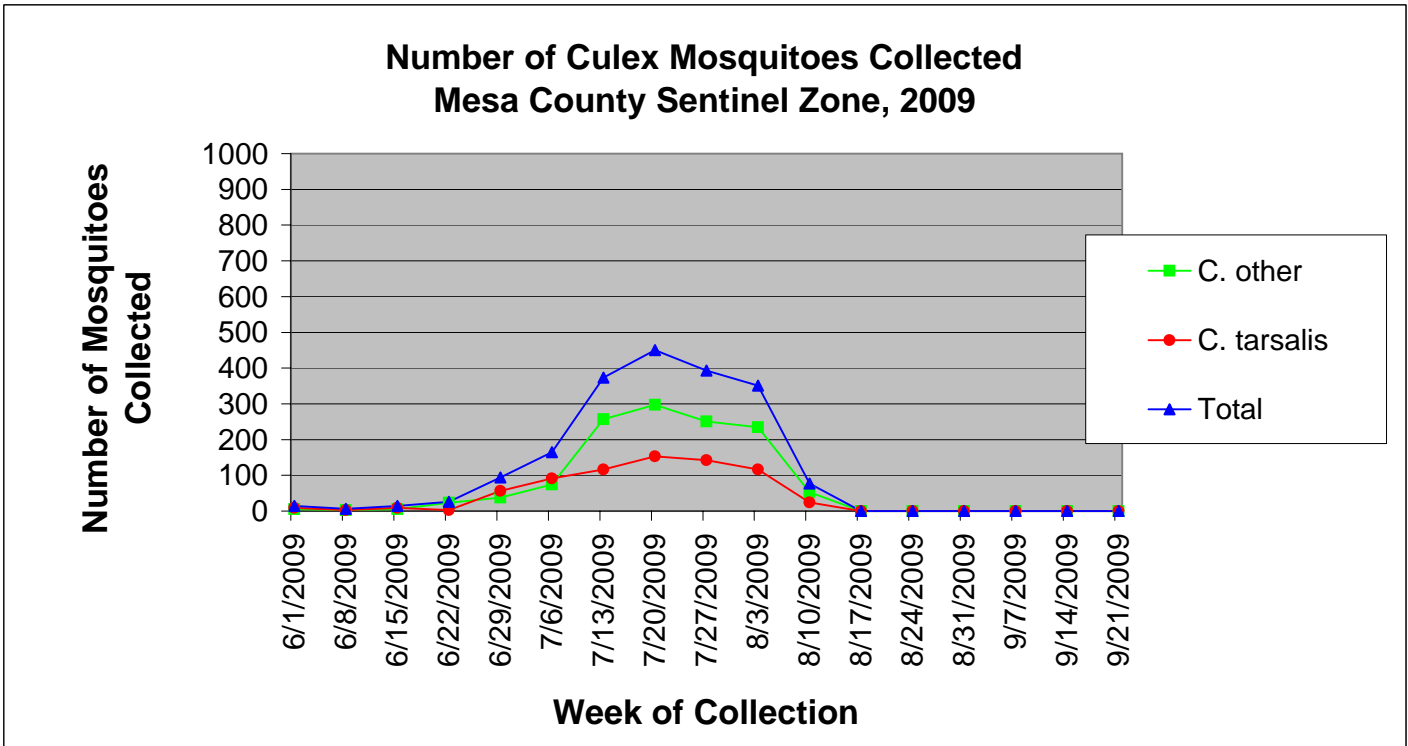

Mesa County Sentinel Zone Statistics by Week of Collection

Mesa County Sentinel Zone Statistics by Week of Collection

Colorado Department
of Public Health
and Environment