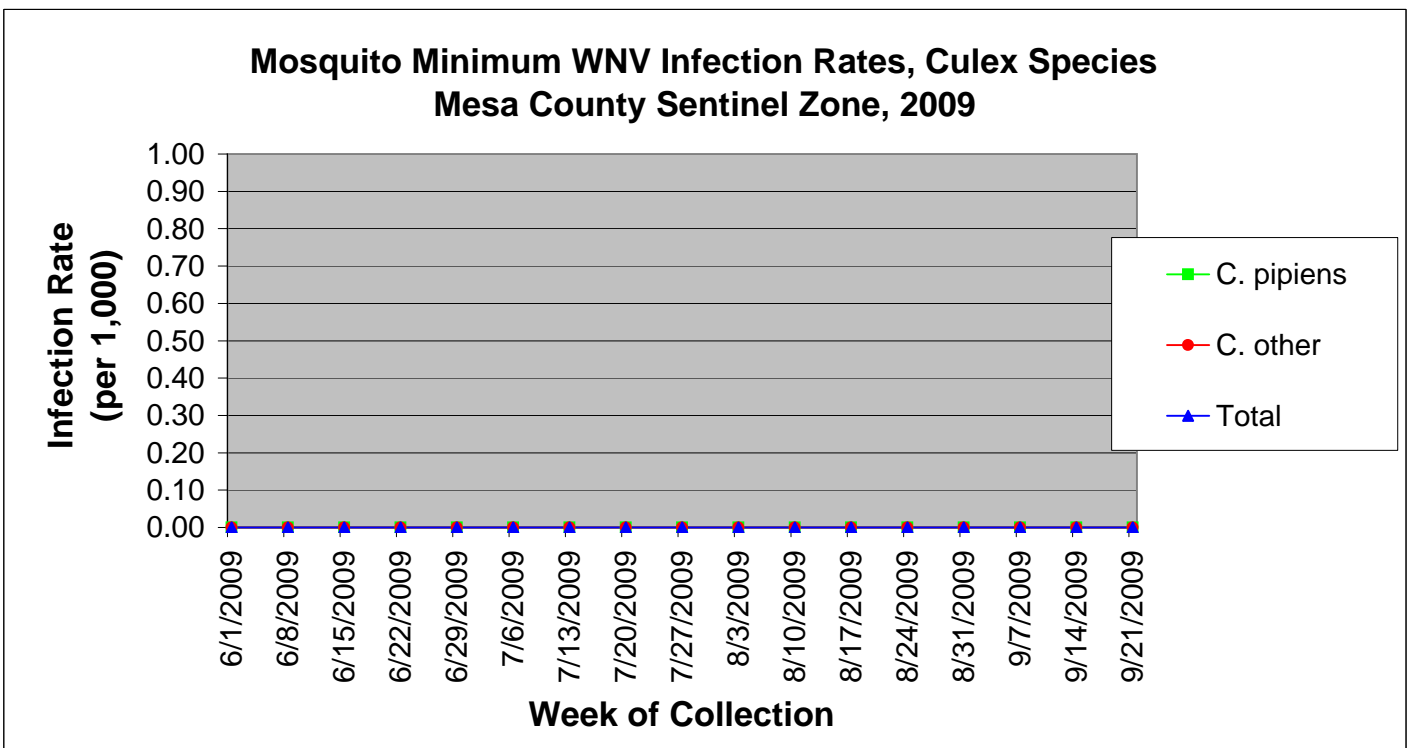

Mesa County Sentinel Zone Statistics by Week of Collection

Mesa County Sentinel Zone Statistics by Week of Collection

Colorado Department
of Public Health
and Environment